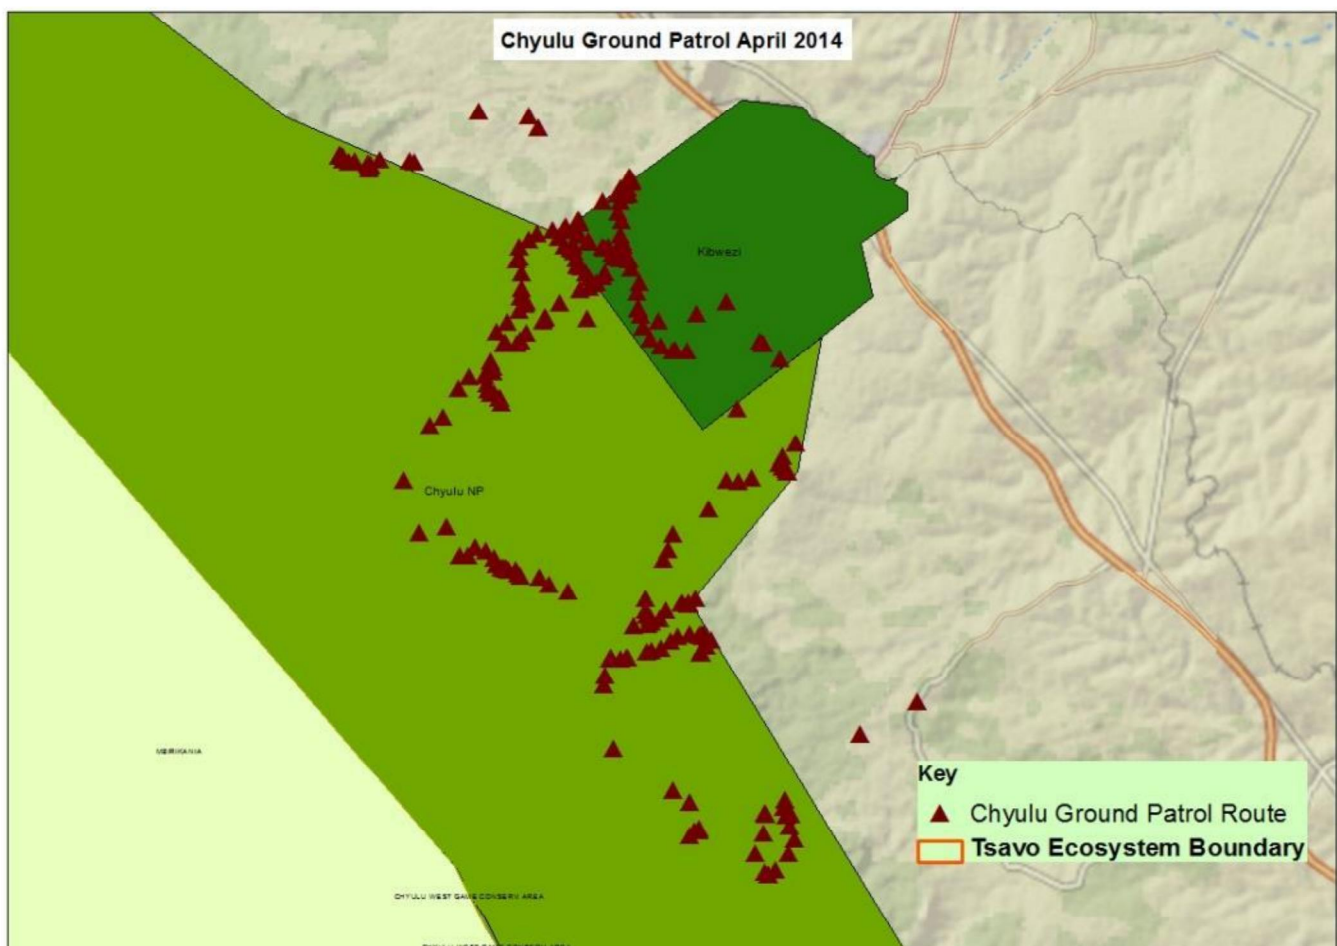

## CHYULU & KENZE TEAMS

**PATROL AREA:** Chyulu National Park, Kibwezi Forest and surrounding communities. These two teams have joined forces whilst some members are in ranger training at the KWS Manyani Academy in Tsavo West.

### MAP OF JOINT MONTHLY PATROL ROUTES

### ILLEGAL LOGGING 06/04/2014

The team arrested two loggers within the Kikunduku area, for illegally cutting trees