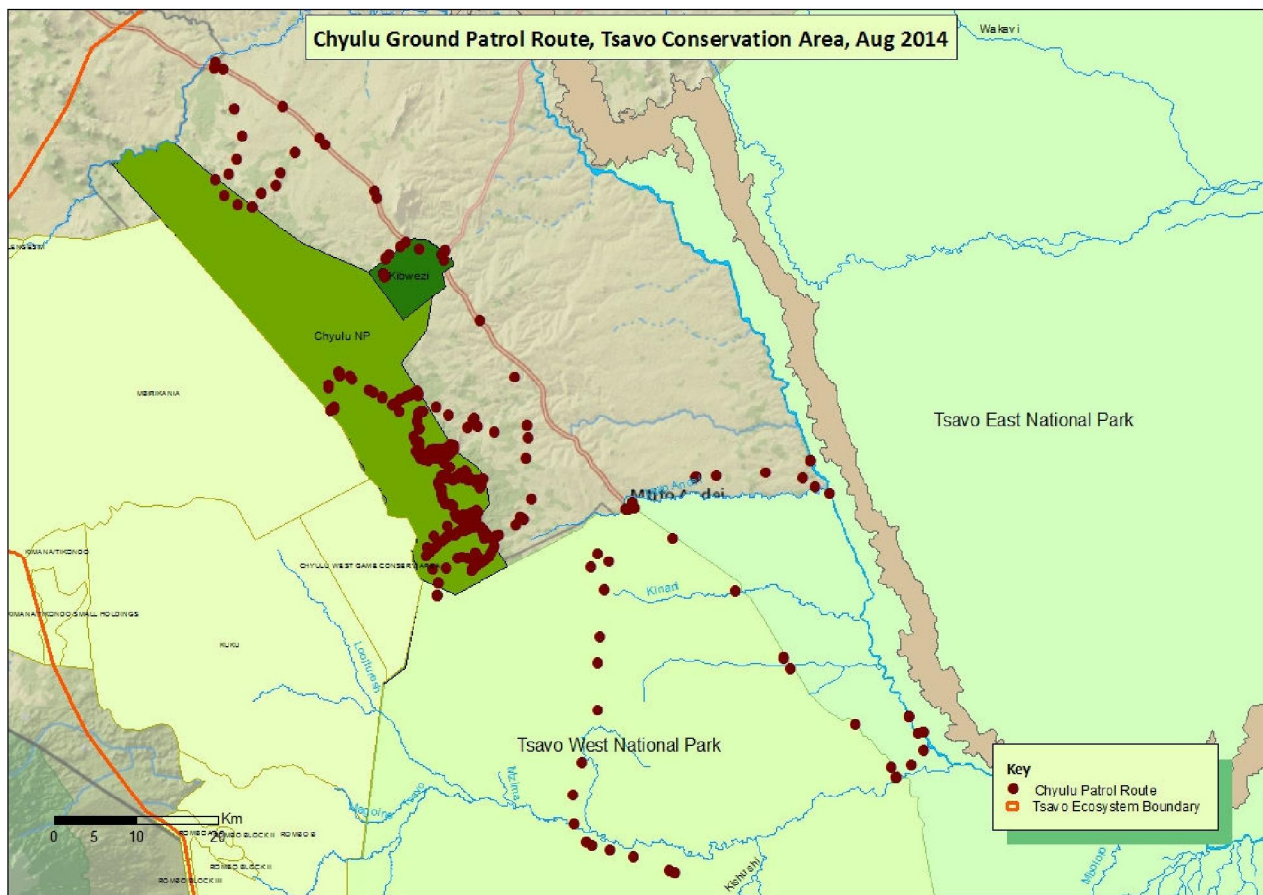

AUGUST 2014

CHYULU TEAM

PATROL AREA: Chyulu National Park, Kibwezi Forest and surrounding communities

MAP OF MONTHLY PATROL ROUTES

SECURITY & INCIDENTS

CHARCOAL BURNING 8/08/14

Large scale charcoal burning has been taking place within the Chyulu Hills NP & the Chyulu team have been working hard to stop all activities

LOGGING ACTIVITIES 9/08/14

Alongside charcoal burning activities the team have been uncovering significant logging within the Park

CHARCOAL BURNERS 18/08/14

The Duma (Chyulu) team arrested four men in the Park who were caught working on charcoal kilns and transporting charcoal on donkeys

LIVESTOCK INTRUSION
25/02/14

The Duma (Chyulu) team found livestock grazing in the Park and pushed it out into bordering community land

CHYULU UNIT MONTHLY DATA MAP