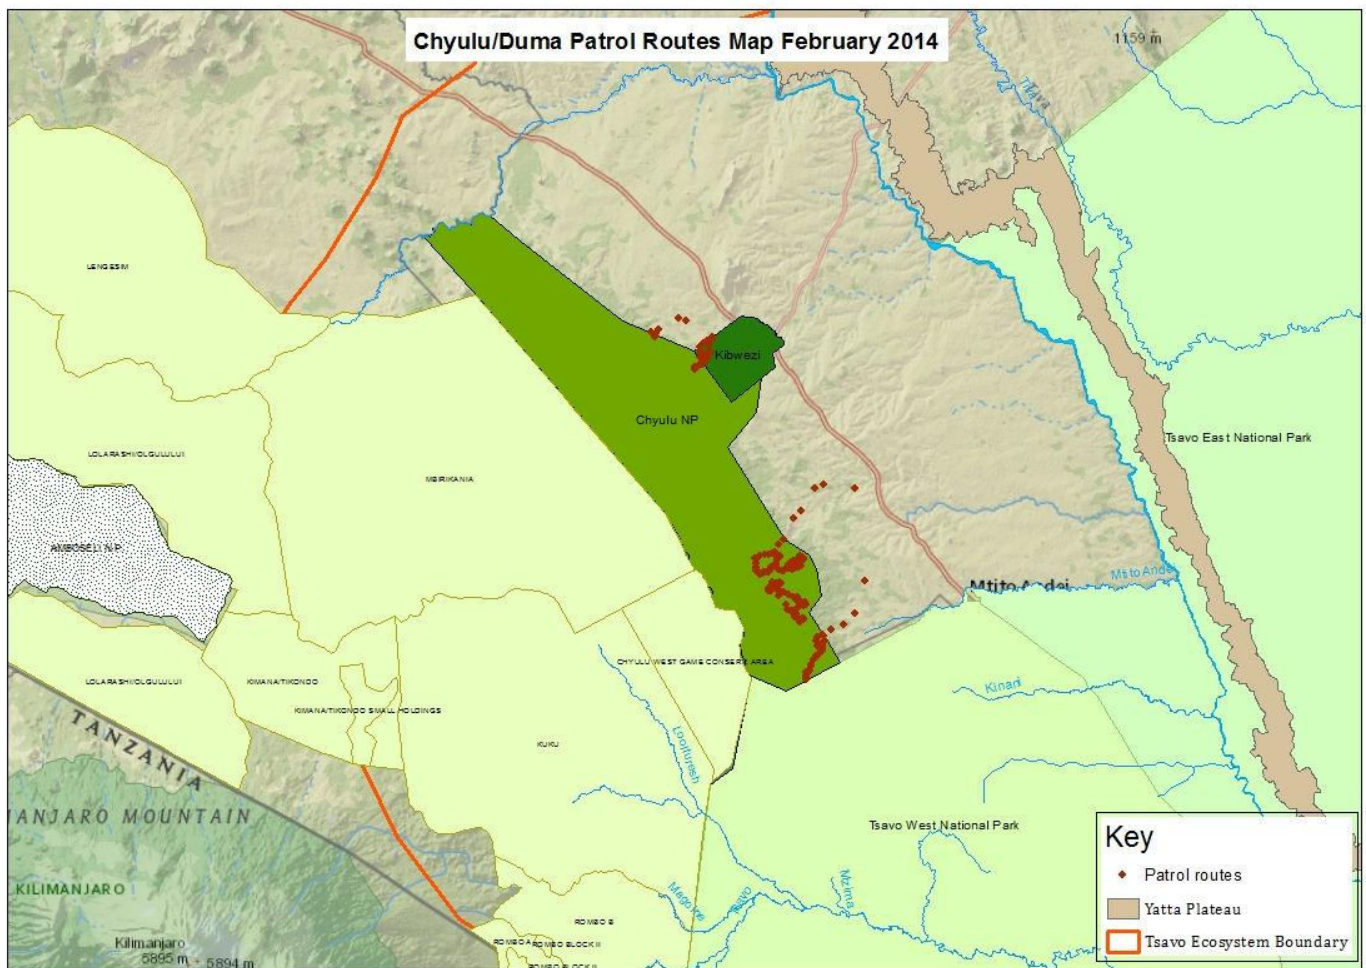

FEBRUARY 2014

CHYULU TEAM

PATROL AREA: Chyulu National Park, Kibwezi Forest and surrounding communities

MAP OF MONTHLY PATROL ROUTES