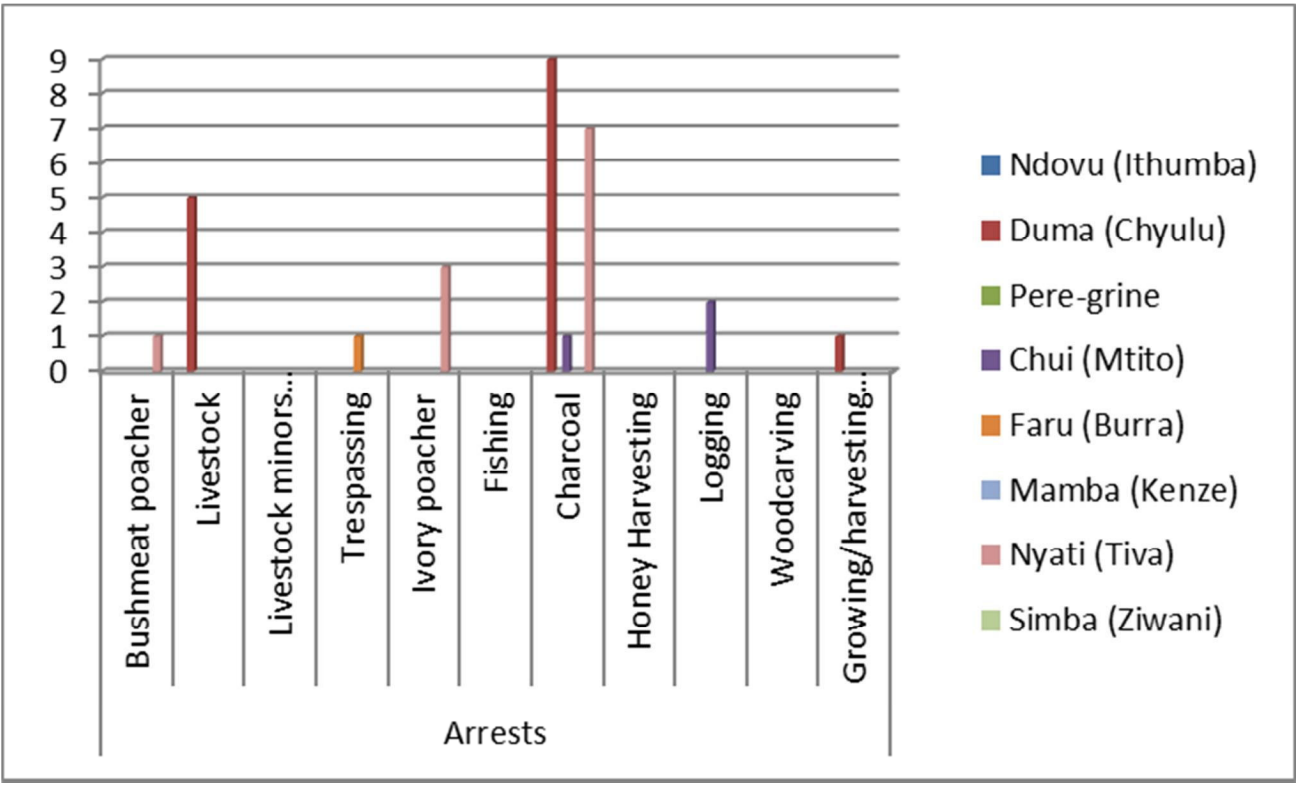

February was marked by heavy rain during a time that is normally very dry, which hampered operations for several days, but the rains also appeared to have an effect on the level of illegal activity in the Park as there was a decline in illegal activities seen and arrests made during the month, in part due to the weather, but also due to harsher penalties recently introduced in the new Wildlife Act.

There were still large amounts of charcoal burning taking place in the Park and it is worth noting that there were several instances of charcoal burners also participating in bush meat poaching, evidenced by paraphernalia discovered in their camps or on their person such as snares. Several arrests of poachers were made including three notorious ivory poachers, which is considered a major victory for the DSWT team. It is hoped that these poachers will be punished to the full extent of the new Wildlife Act. In addition to anti-poaching efforts, the DSWT teams also participated in the darting and treatment of 3 elephants with various poaching-related injuries that would have been fatal without intervention.

MAP OF ALL UNIT'S PATROL ROUTES

TOTAL SNARES COLLECTED - February 2014 - All Teams

TOTAL ARRESTS MADE - February 2014 - All Teams

FEBRUARY 2014

CHYULU TEAM

PATROL AREA: Chyulu National Park, Kibwezi Forest and surrounding communities

Livestock found illegally grazing within the Park boundaries were forced out of the Park by the team.

LOGGING & CHARCOAL 20/02/14

The Duma (Chyulu) team patrolled chyulu hills area and found people illegally logging trees and making charcoal. They made several arrests