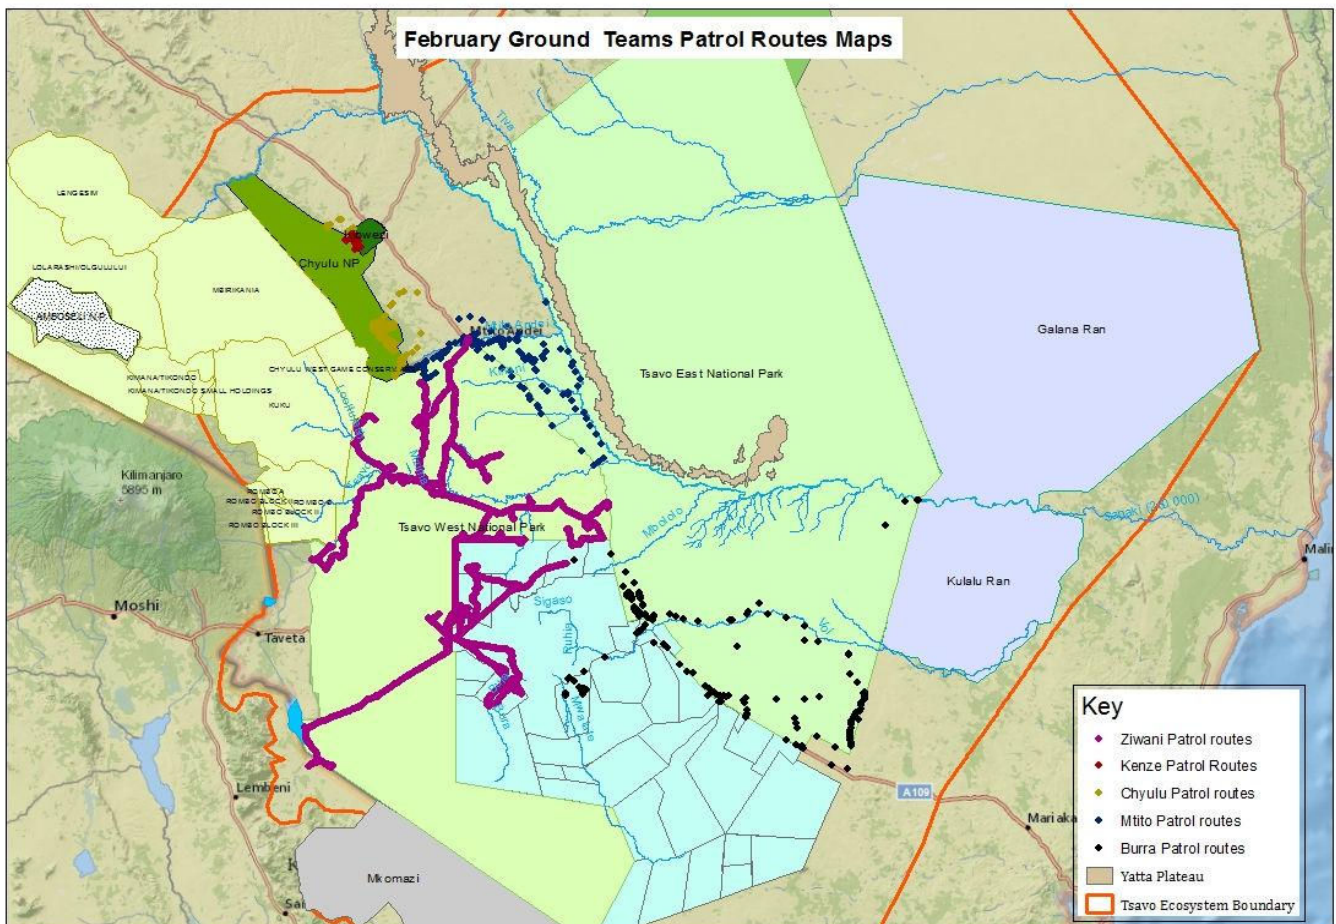

FEBRUARY 2014

MONTHLY SUMMARY: ALL UNITS

TOTAL SNARES COLLECTED:	261
TOTAL ARRESTS MADE:	30
TOTAL WEAPON/EQUIPMENT CONFISCATIONS:	52
TOTAL ILLEGAL STRUCTURES DESTROYED:	21

February was marked by heavy rain during a time that is normally very dry, which hampered operations for several days, but the rains also appeared to have an effect on the level of illegal activity in the Park as there was a decline in illegal activities seen and arrests made during the month, in part due to the weather, but also due to harsher penalties recently introduced in the new Wildlife Act.

There were still large amounts of charcoal burning taking place in the Park and it is worth noting that there were several instances of charcoal burners also participating in bush meat poaching, evidenced by paraphernalia discovered in their camps or on their person such as snares. Several arrests of poachers were made including three notorious ivory poachers, which is considered a major victory for the DSWT team. It is hoped that these poachers will be punished to the full extent of the new Wildlife Act. In addition to anti-poaching efforts, the DSWT teams also participated in the darting and treatment of 3 elephants with various poaching-related injuries that would have been fatal without intervention.

MAP OF ALL UNIT'S PATROL ROUTES