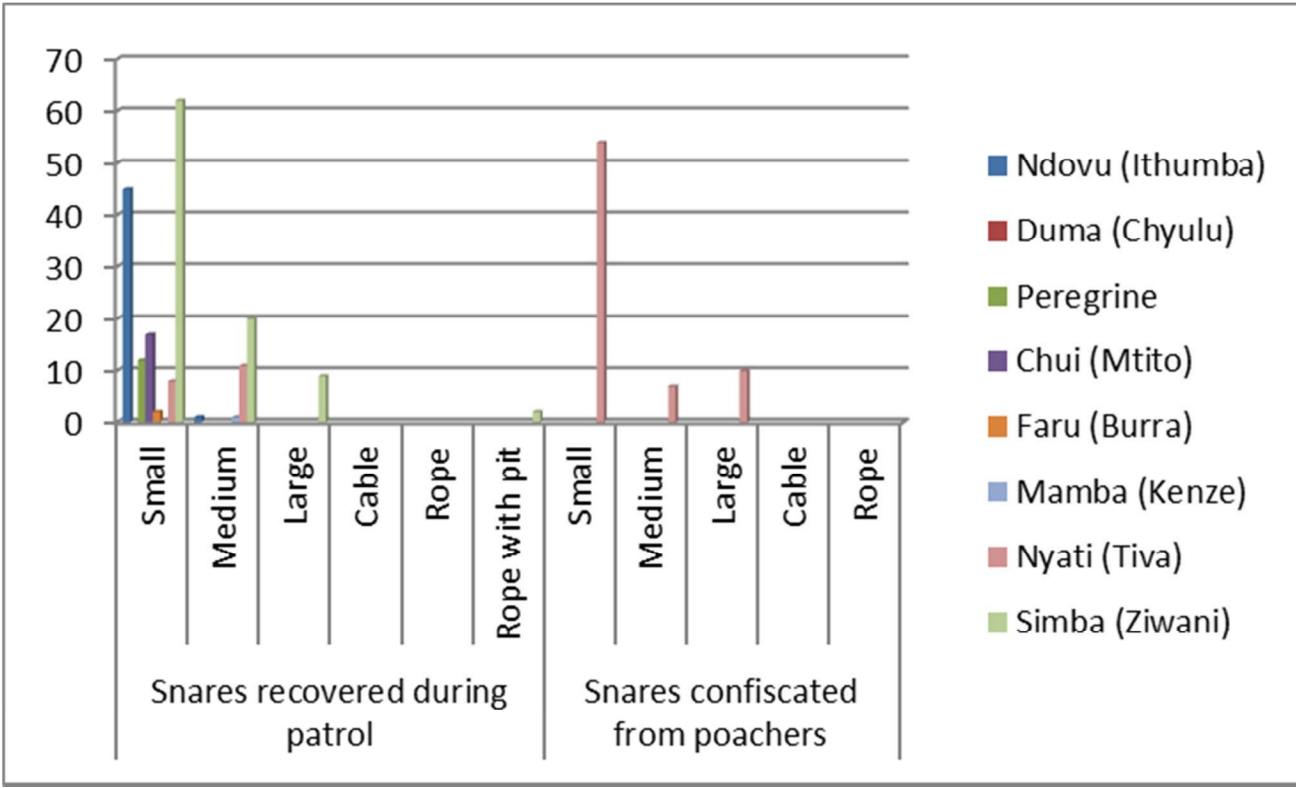

TOTAL SNARES COLLECTED - February 2014 - All Teams