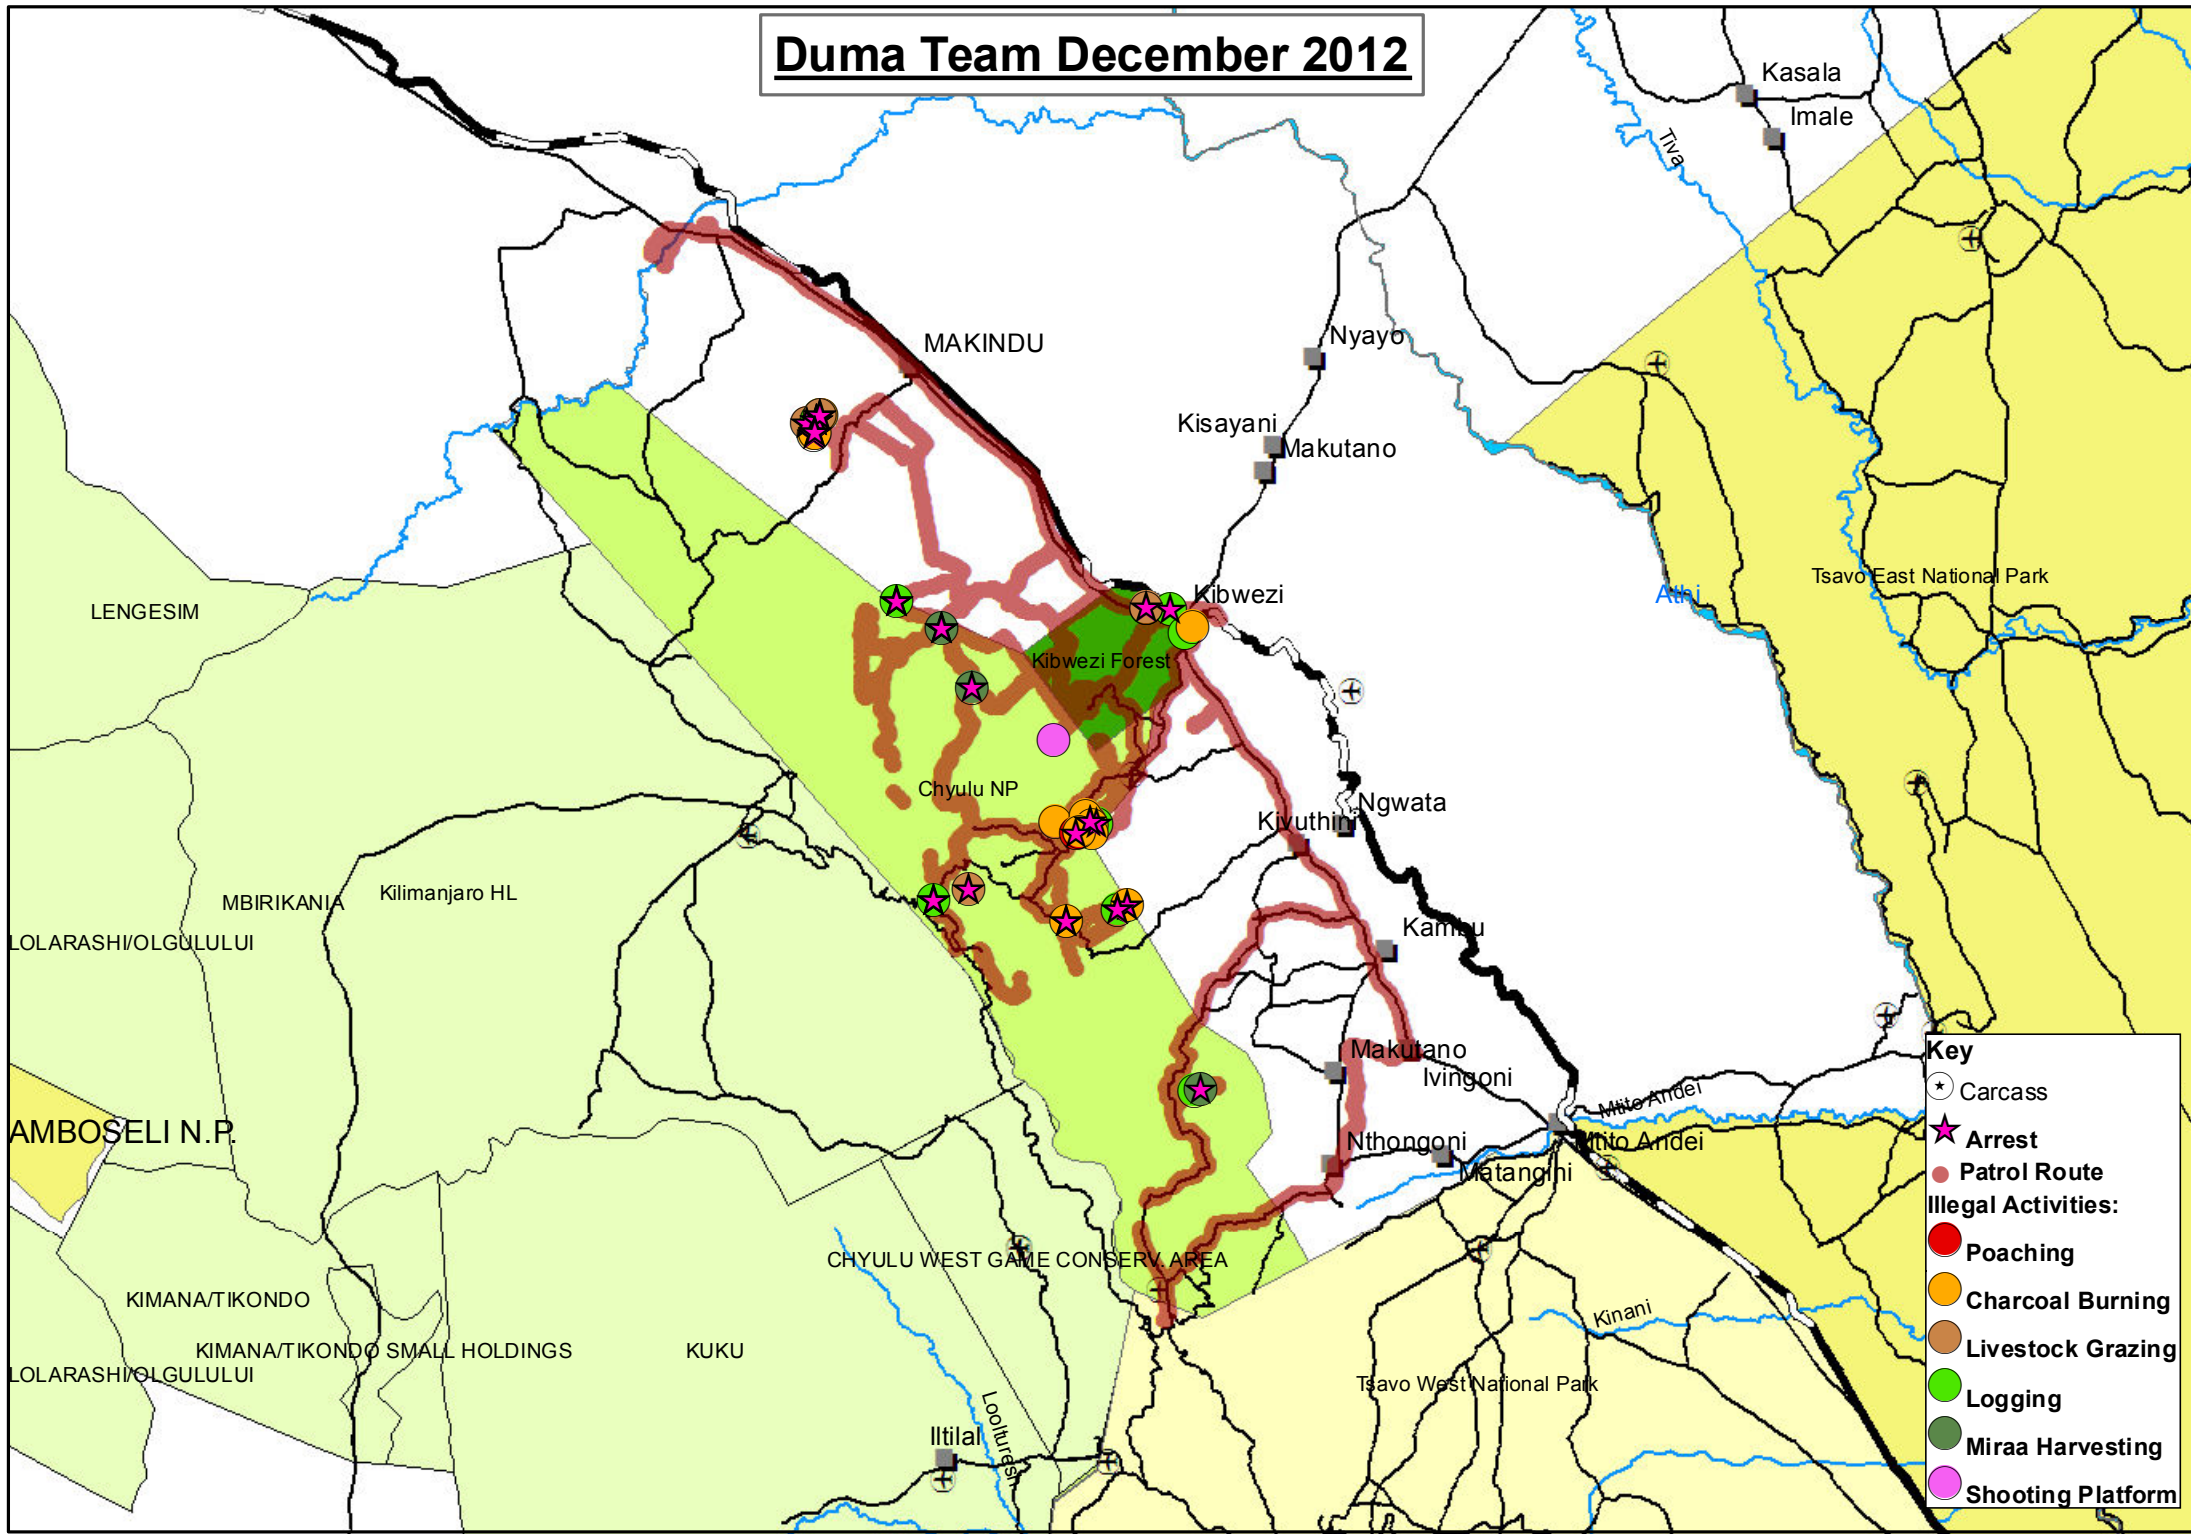

Monthly Summary

With December being a Christmas season, a lot of illegal activities were expected to be uncovered as more people go in search of quick money to spend on their families festivities. Towards the start of the month the team registered few illegal activities. This is attributed to the onset of the rainy season, so people had to tend to their farms in readiness of the planting of food plants. During the middle of the month the expected upwards trend began with a series of illegal activities were recorded in different parts of the Park. The Kikunduku, Metava and Rhino Base areas were dominated by charcoal burning illegal logging, the Duma team arrested several offenders in the area. In Kenzili and Utu area the team managed to arrest miraa harvesters and a medium game poacher in Kithasyo area who was in possession of a catapult and a saw for cutting logs for wood carvings. A staggeringly high total of 56 arrests were made this month.

Total Man Days of KWS Participation: 70

Duma Team December 2012

Key

- ⊙ Carcass
- ★ Arrest
- Patrol Route
- Illegal Activities:**
- Poaching
- Charcoal Burning
- Livestock Grazing
- Logging
- Miraa Harvesting
- Shooting Platform