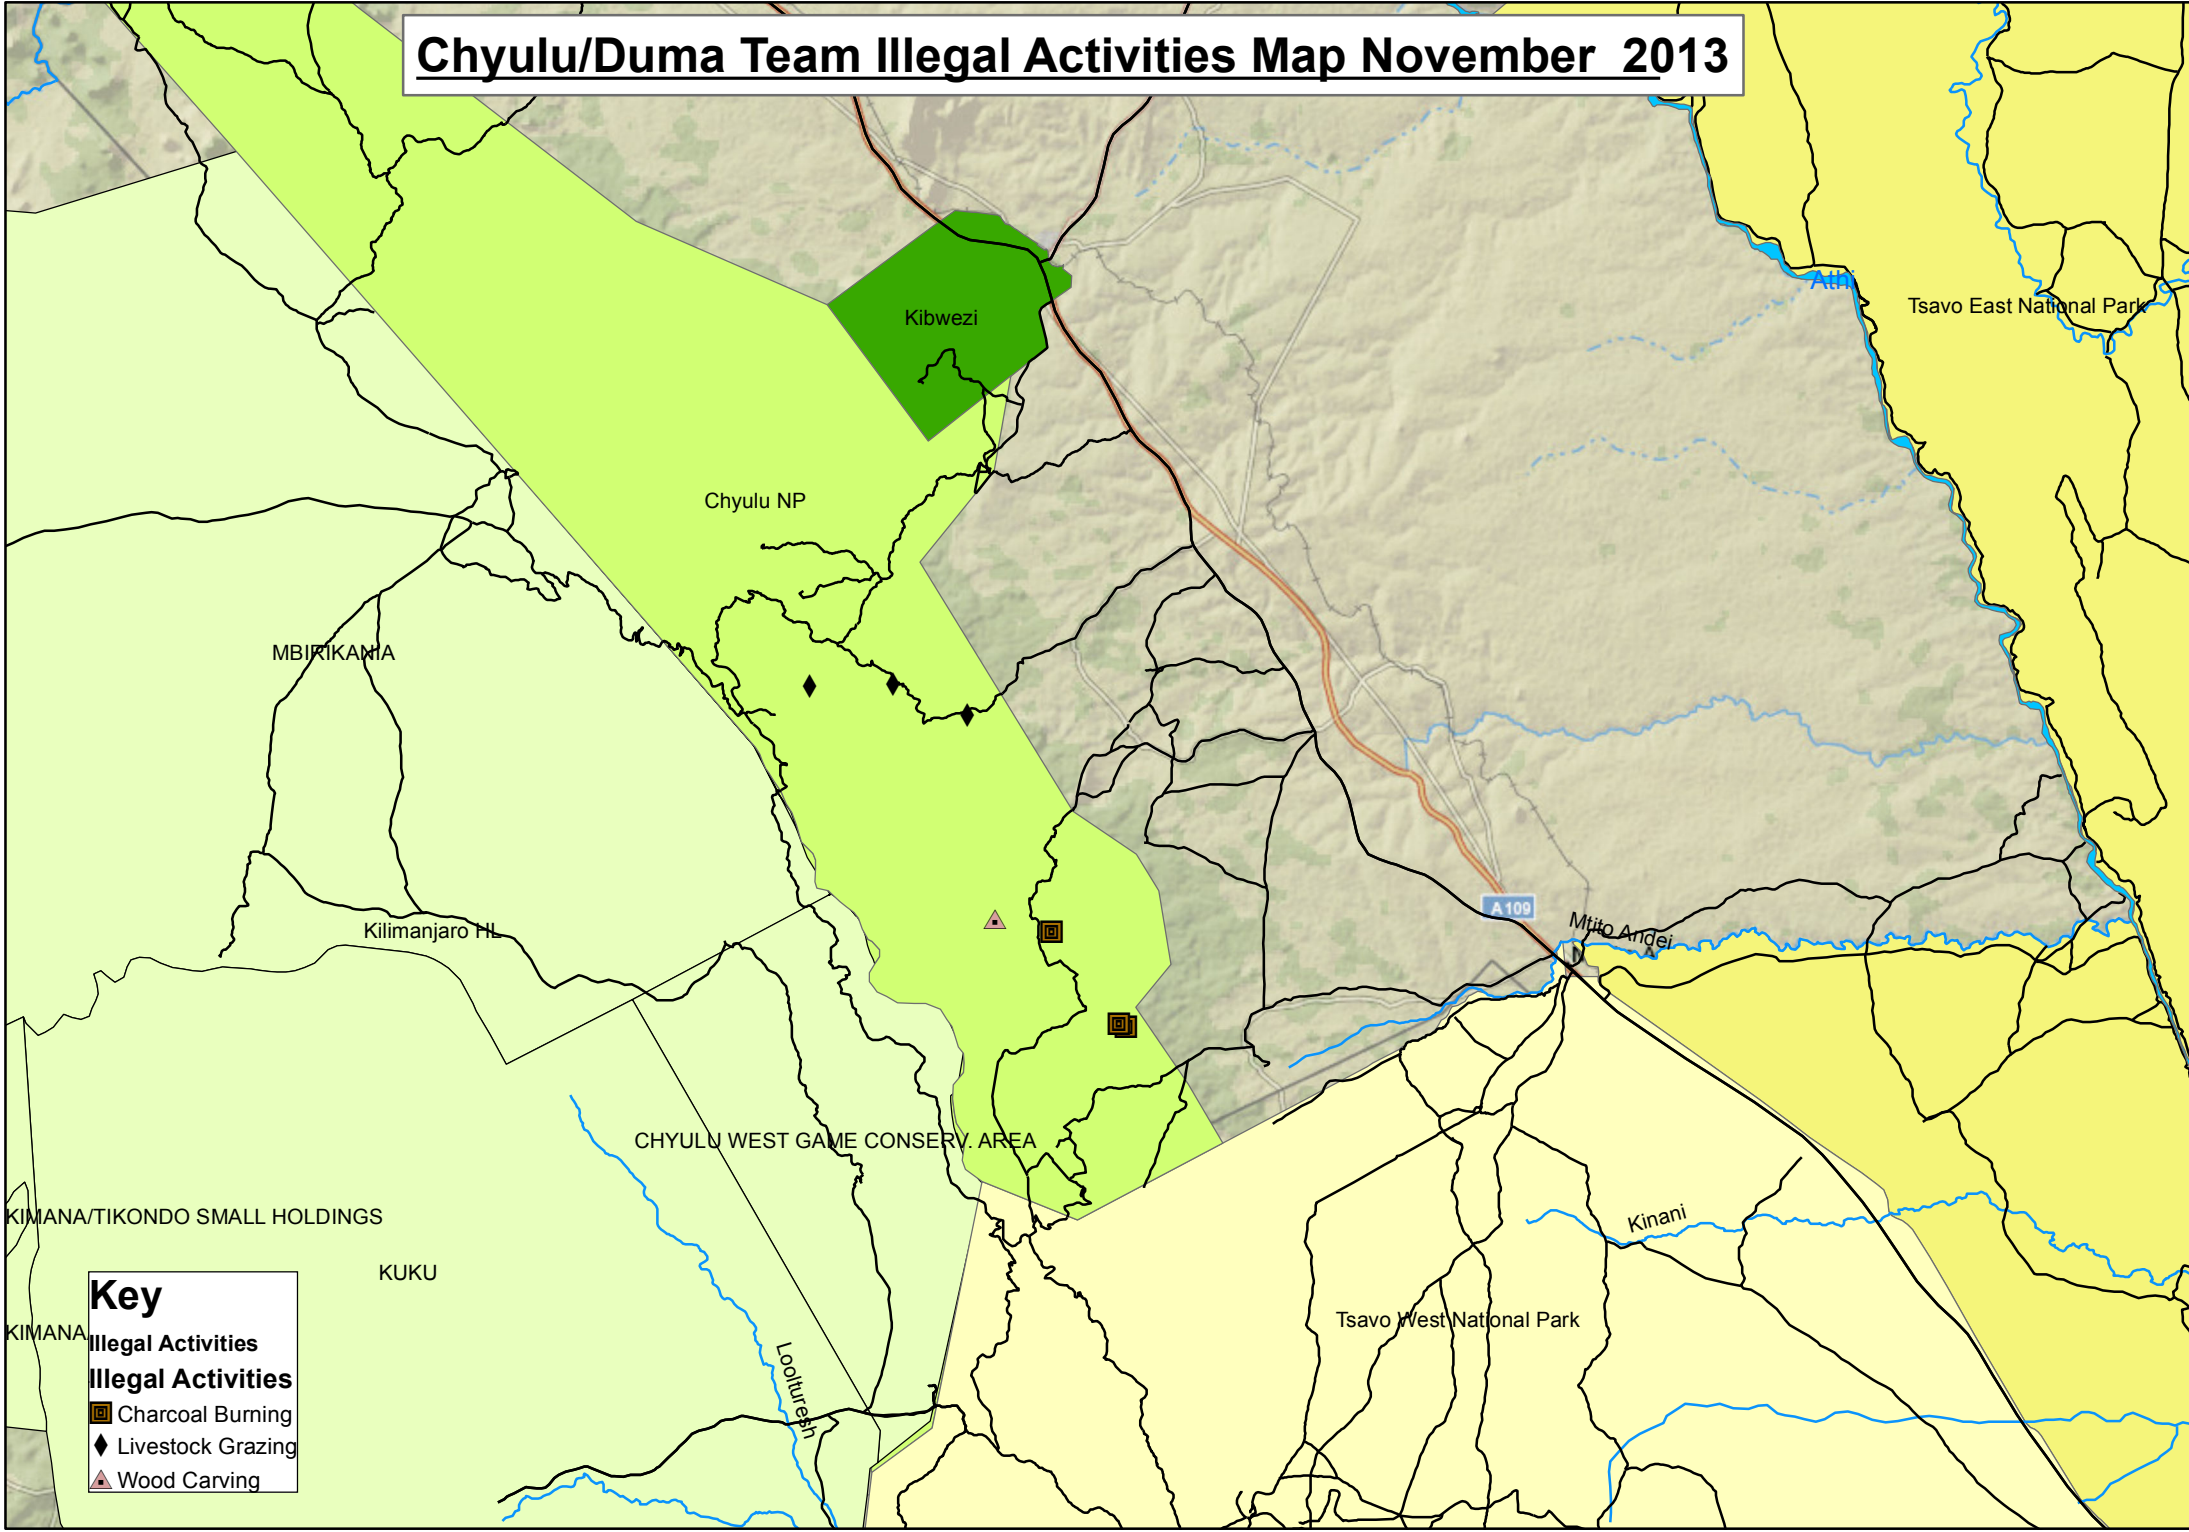

**Total Man Days of KWS Participation: 43**

# Chyulu/Duma Team Patrol Routes Map November 2013

**Key**

- Patrol routes

# Chyulu/Duma Team Illegal Activities Map November 2013

**Key**

Illegal Activities

- Charcoal Burning
- Livestock Grazing
- Wood Carving

**Chyulu/Duma Team November 2013 Desnaring Report Photographs**

**Destroying a charcoal kiln at Mbukoni.**

**A man caught logging in Kibwezi.**

**Woodcarver arrested at Mbukoni area**

**Arrested herdsmen at night at Kikunduku area**