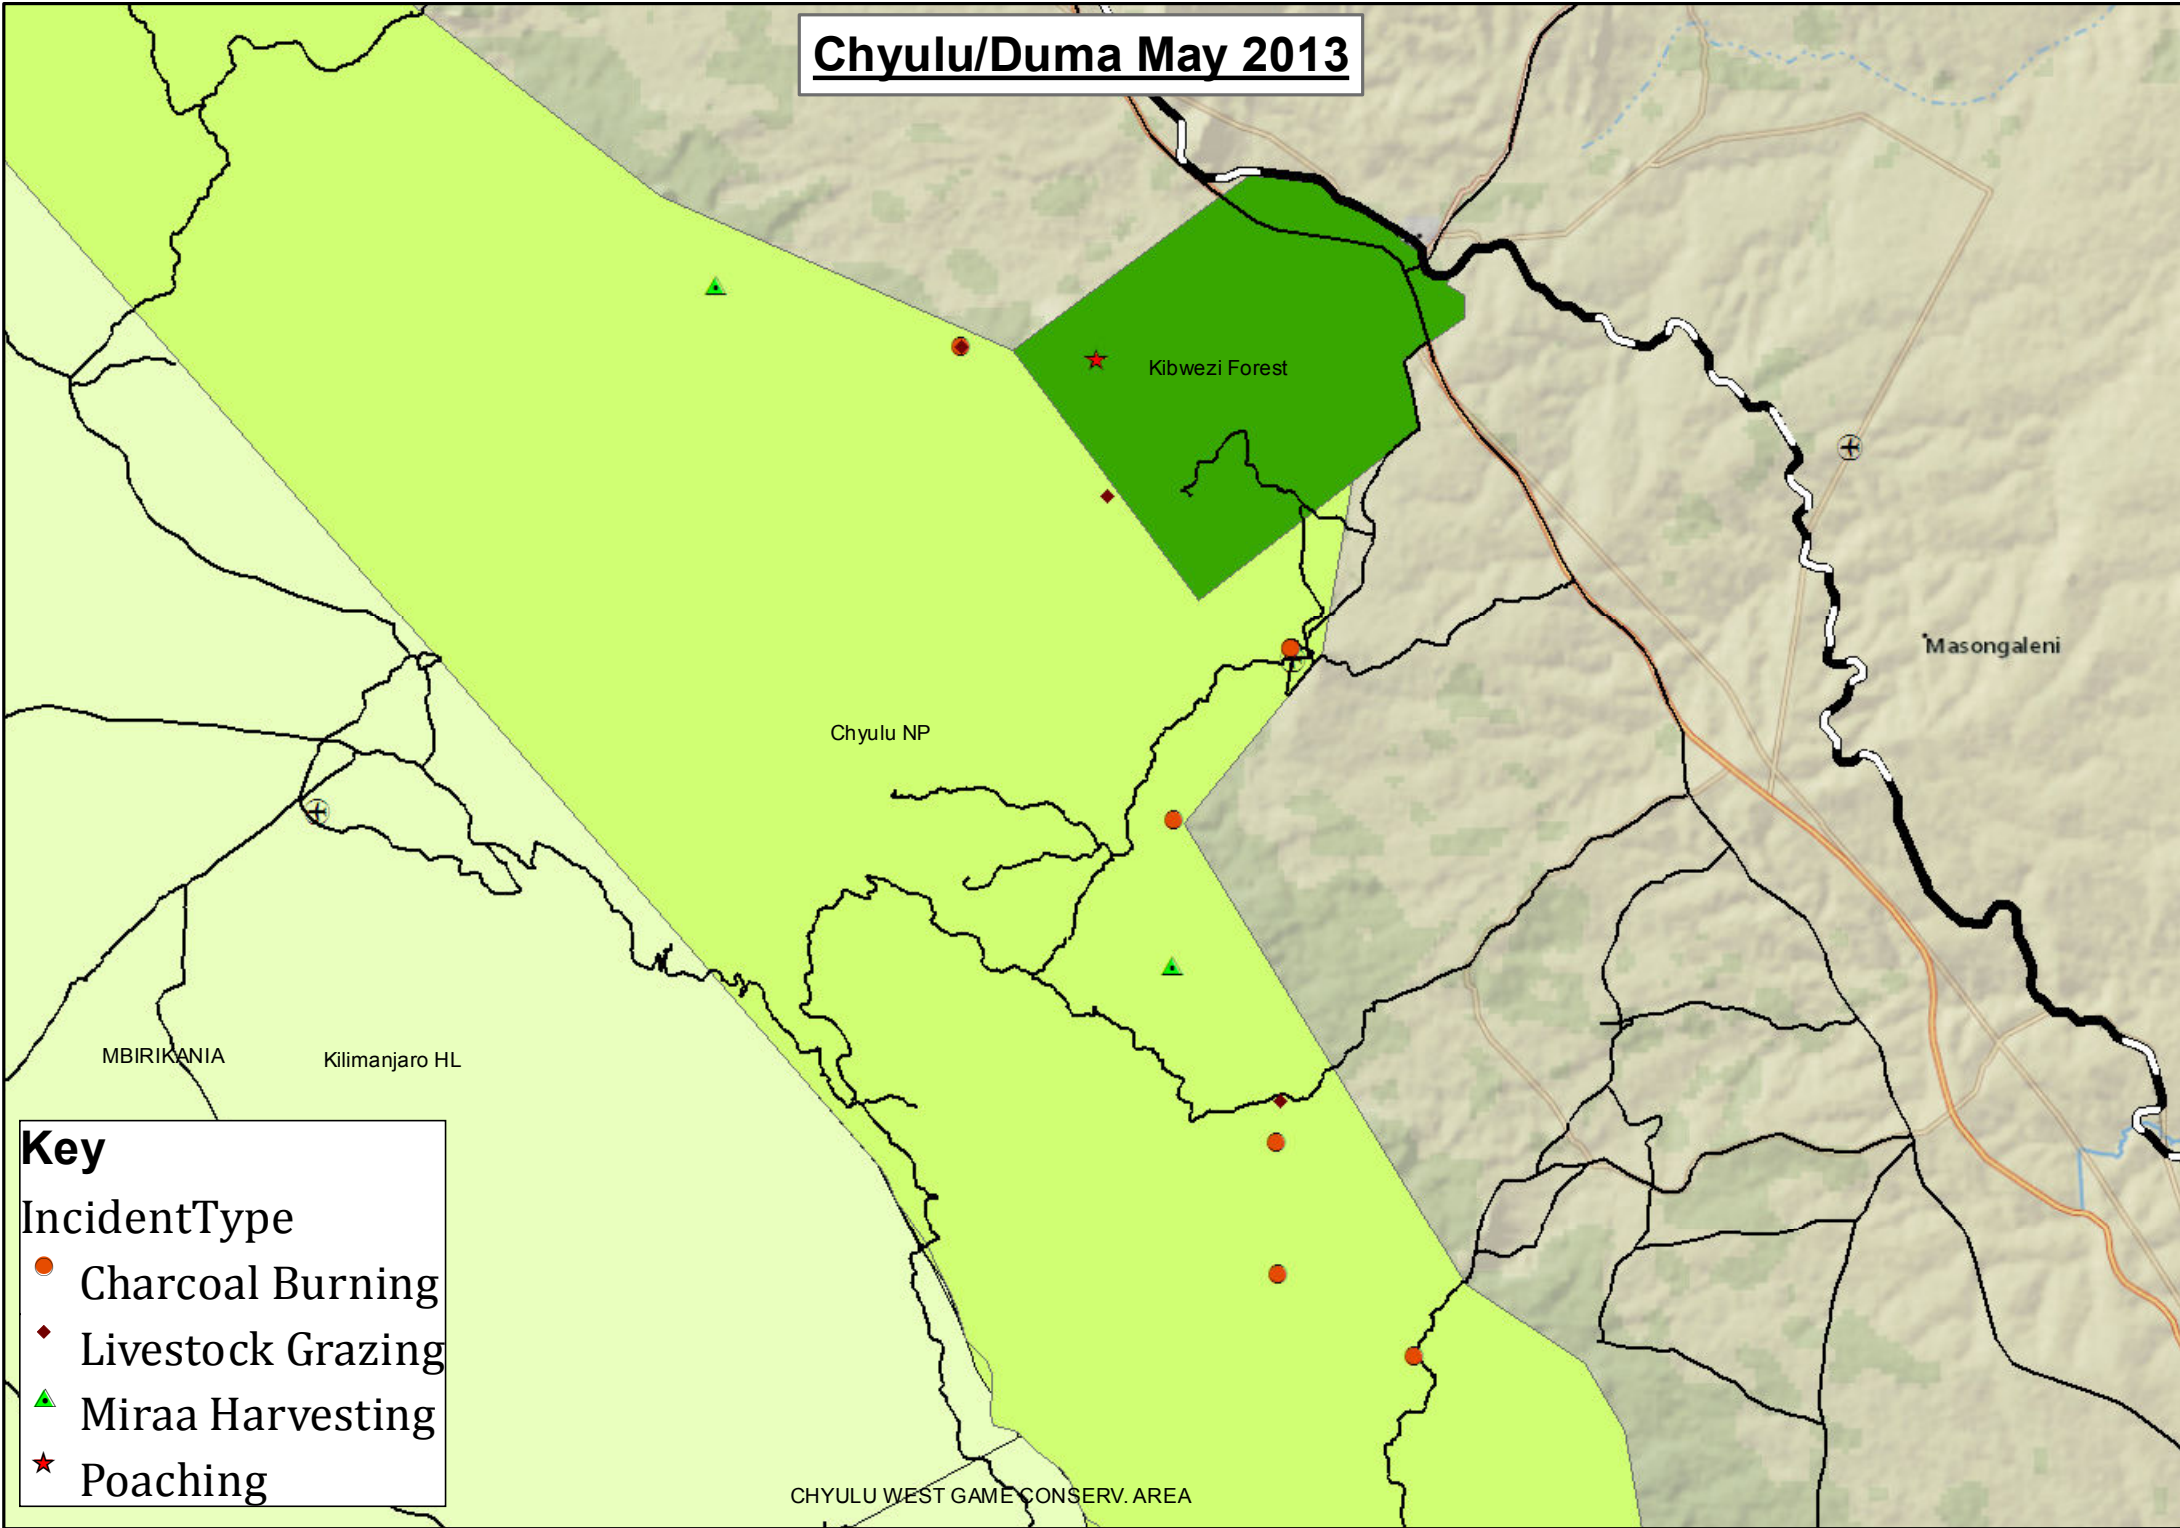

Chyulu/Duma May 2013

Key

IncidentType

- Charcoal Burning
- Livestock Grazing
- ▲ Miraa Harvesting
- ★ Poaching

CHYULU WEST GAME CONSERV. AREA