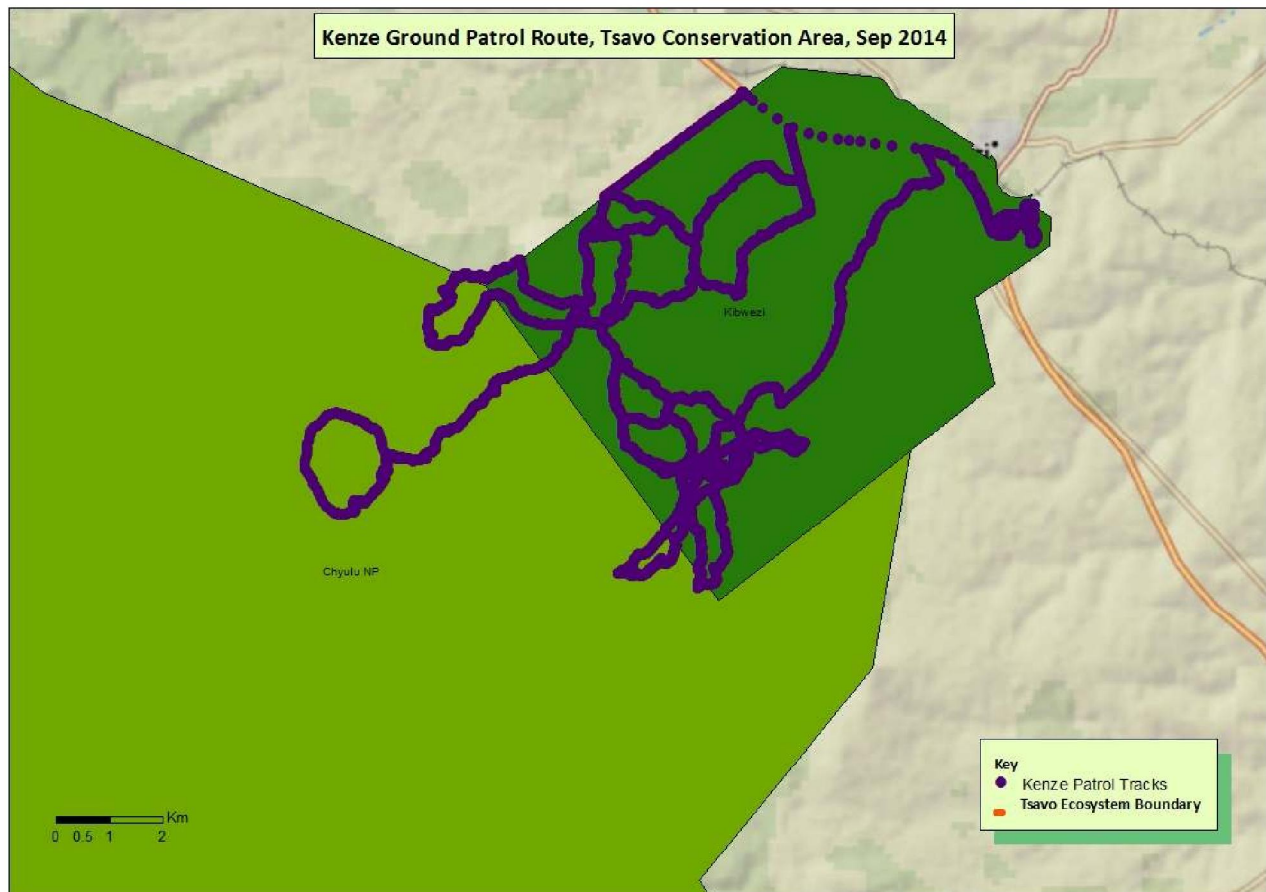

SEPTEMBER 2014

KENZE TEAM

PATROL AREA: Kibwezi Forest and surrounding communities

DAYS ON DUTY: 18

MAP OF MONTHLY PATROL ROUTES

SECURITY & INCIDENTS

LIFTING SNARES 4/09/14

The Kenze team lifted a number of small and medium wire snares from the Kibwezi Forest

ILLEGAL LOGGING 4/09/14

The Kenze team discovered a number of sites in the Forest which had signs of hardwood logging

BUSHMEAT POACHER 6/09/14

A bushmeat poacher and logger was arrested inside the Kibwezi Forest boundary with snares and kindling

LIFTING SNARES
9/09/14

Numerous small snares were lifted during routine patrols in the Forest reserve

BUSHMEAT POACHER
16/09/14

The team arrested a man setting snares in the reserve to catch small antelopes