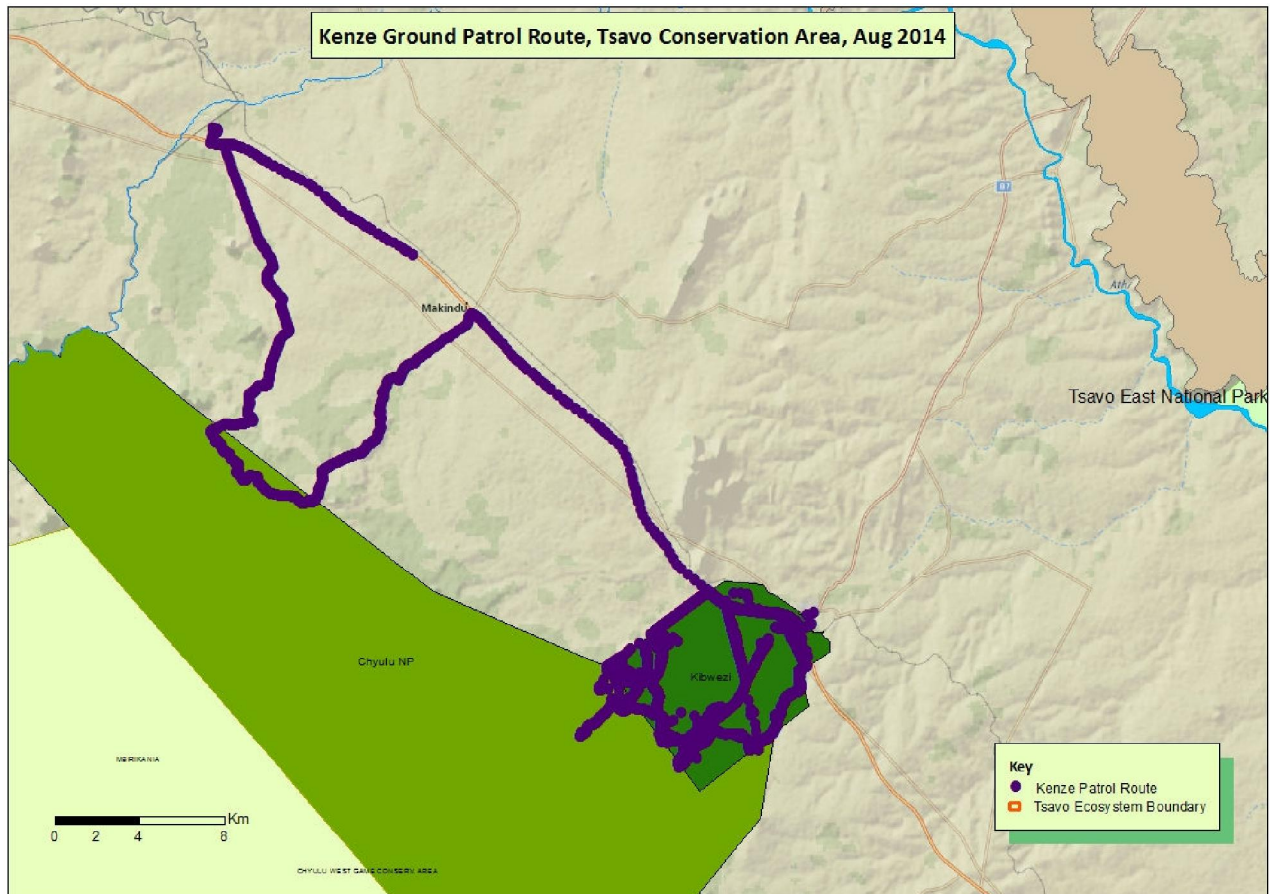

AUGUST 2014

KENZE TEAM

PATROL AREA: Kibwezi Forest and surrounding communities

MAP OF MONTHLY PATROL ROUTES

SECURITY & INCIDENTS

STOLEN PROPERTY 14/08/14

A gate was stolen from the Kibwezi Forest fence-line and the Kenze team arranged a community meeting to issue a warning and find the culprit

PATROLLING PIPELINE 5/08/14

The Kenze team patrolled the Kibwezi pipeline area sighting healthy wildlife numbers