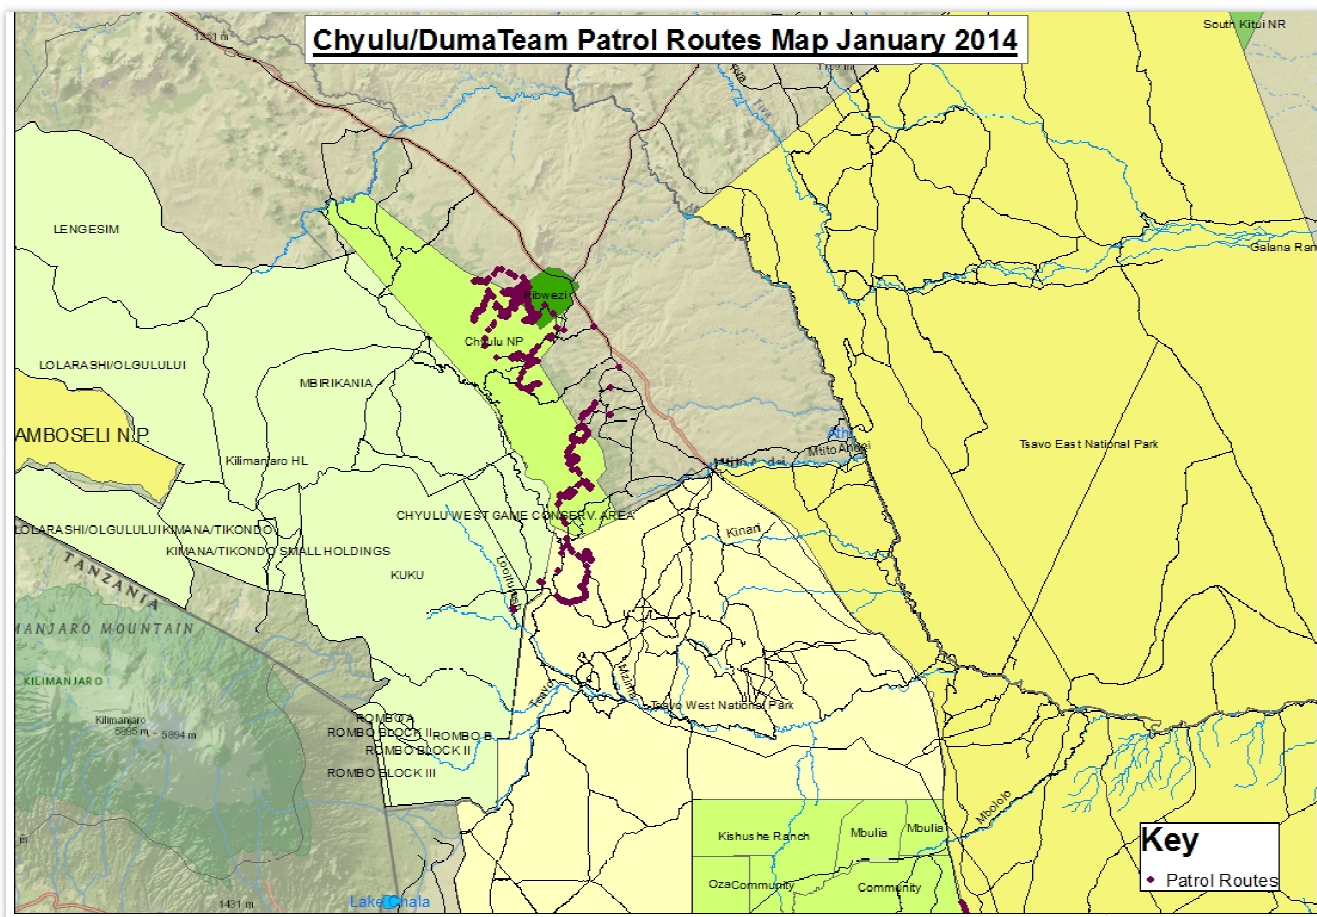

JANUARY 2014

CHYULU TEAM

PATROL AREA: Chyulu National Park, Kibwezi Forest and surrounding communities

MONTHLY SUMMARY

The Chyulu team encountered high cases of logging, charcoal, woodcarving, cattle intrusion, miraa harvesting and a marijuana plantation. They laid an ambush and arrested 8 people involved in charcoal burning and miraa harvesting whilst encountering Masaimorans hunting lions, removing them from the Chyulu Hills National Park. The team were also involved in fighting an extensive forest fire caused by woodcarvers in the Chyulus.

MAP OF MONTHLY PATROL ROUTES

SECURITY & INCIDENTS

WOODCARVING
15/01.2014

The Duma (Chyulu) team patrolled kisula area, found a recently used wood carvers camp

MIRAA CULTIVATORS
19/01/14

The Duma (Chyulu) team patrolled utu area, arrested 8 miraa (khat) and charcoal burners

CANNABIS PLANTATION
21/01/14

The Duma (Chyulu) team patrolled chyulu hills area, and found 1/4 acre of "bhangi" (cannabis sativa) planted which they uprooted.

CHARCOAL BURNING
23/01/14

The Duma (Chyulu) team patrolled sinai area, and found evidence of charcoal burning.

CHYULU UNIT MONTHLY DATA MAP