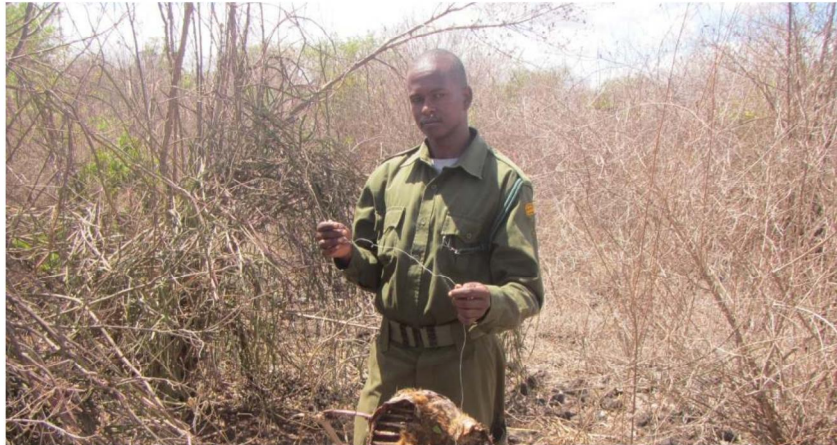

OCTOBER 2014

KENZE TEAM

PATROL AREA: Kibwezi Forest and surrounding communities

DAYS ON DUTY: 31

SECURITY & INCIDENTS

LIFTING SNARES
4/10/14

The Kenze team lifted a number of small and medium wire snares from the satellite area

POACHERS CAMP
4/10/14

The team found a recently used poachers camp outside of the Kibwezi Forest in woodland lying on the opposite side of the Mombasa road

BUSHMEAT
7/10/14

The Kenze team worked with the Chyulu team to confiscate a large amount of bushmeat taken from the Chyulu Hills

LIFTING SNARES
11/10/14

Numerous snares were lifted during routine patrols in the Algon area within the Park

WOOD CARVING HIDE
23/10/14

The team found a wood carving hideout in the Kisula area

KENZE UNIT MONTHLY ILLEGAL ACTIVITIES AND PATROL ROUTES