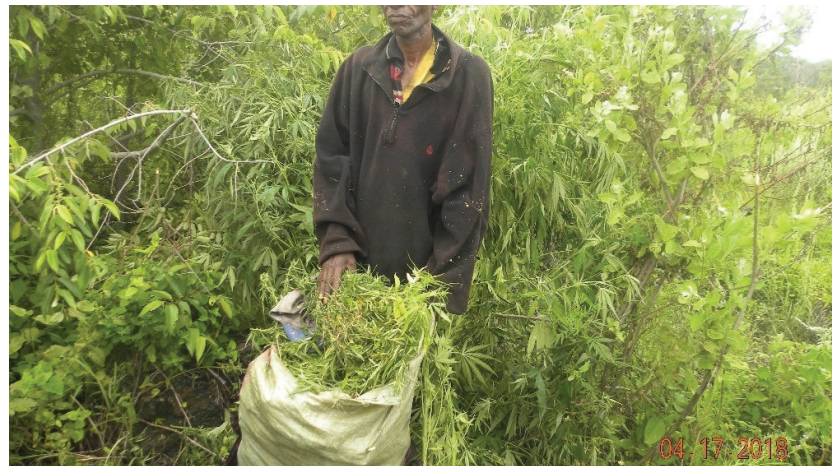

## SECURITY & INCIDENTS

WOOD CARVERS CAMP  
5/4/18

The team found a wood carving camp in the Mbondeni area

MARIJUANA CAMP  
9/4/18

The team found and destroyed a marijuana plantation camp in the Chyulus

MARIJUANA PLANTATION  
13/4/18

The team uprooted acres of marijuana from the Mbondeni area

HARVESTER ARRESTED  
17/4/18

The team arrested a marijuana farmer in the Mbondeni area

HARVESTER ARRESTED  
18/4/18

Another marijuana farmer was arrested in the Chyulus