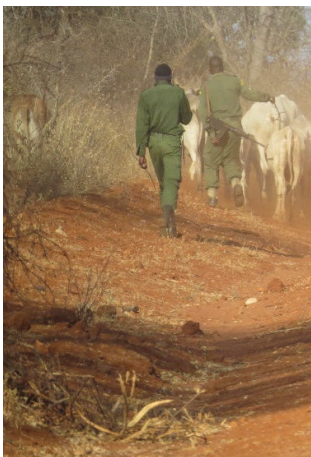

AUGUST 2017

MERU TEAM (Meru National Park)

PATROL AREA: This is a mobile team operating in the Meru Conservation Area and National Park

DAYS ON DUTY: 30

SECURITY & INCIDENTS

LIVESTOCK HERDERS
2/8/17

The Meru team arrested herders while herding livestock in the park

LIFTING SNARES
3/8/17

medium snares were lifted at the Punguru area

LIFTING SNARES
5/8/17

Lifting further snares, small and medium from the Kiolu area

LIVESTOCK INTRUSION
13/8/17

Livestock grazing in the park

LIVESTOCK INTRUSION
19/8/17

Livestock grazing in the park was pushed out and bomas were destroyed

LIVESTOCK INTRUSION
27/8/17

Yet more days were spent driving livestock out of the park

LIFTING SNARES
28/8/17