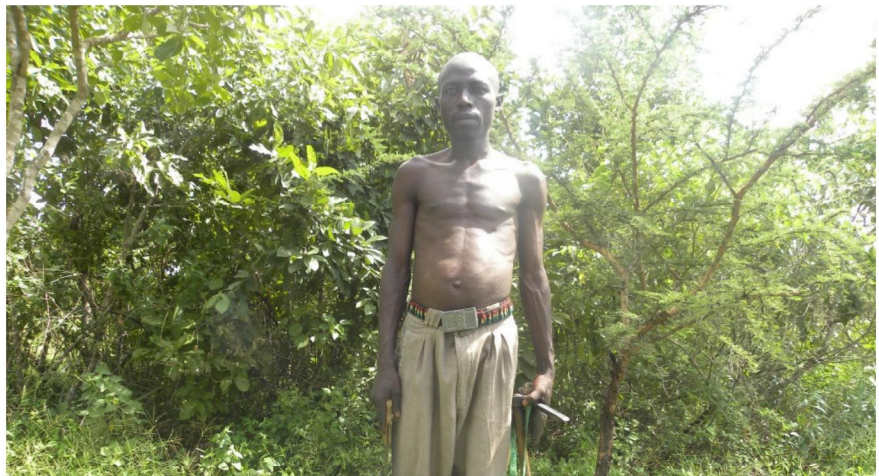

WOOD CARVER
28/03/14

A man was arrested for wood carving within the Utu area and all cut wood was confiscated