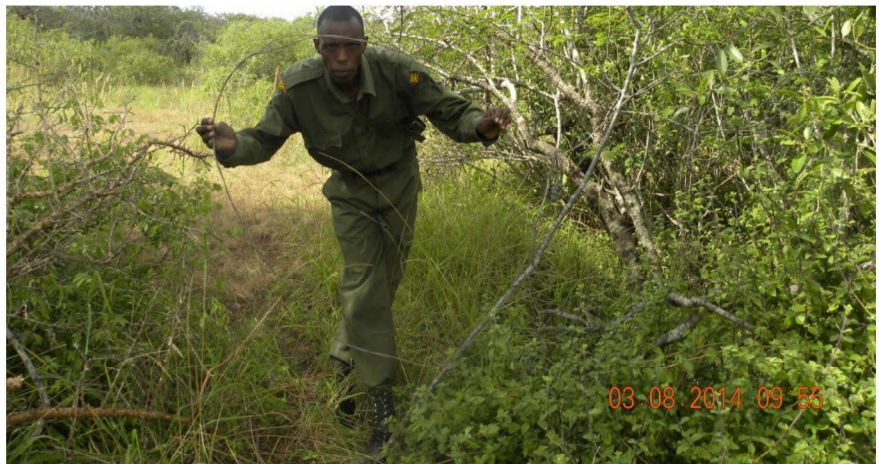

MARCH 2014 CHYULU TEAM

PATROL AREA: Chyulu National Park, Kibwezi Forest and surrounding communities

MAP OF MONTHLY PATROL ROUTES

SECURITY & INCIDENTS

ILLEGAL LOGGING
3/03/2014

The team uncovered logging within the Mukuroro area, where people had been illegally cutting trees

CHARCOAL BURNING
7/03/14

Charcoal burning was discovered within the Mukuroro area. The team destroyed all kilns.

SHOOTING PLATFORM
07/03/14

The Duma (Chyulu) team found a shooting blind within the Mukuroro area and destroyed it.

POACHERS ARRESTED
7/03/14

The Duma (Chyulu) team arrested two bush meat poachers within the Mukururo area

LIFTING SNARES
8/03/14

The team lifted large snares from the Mukururo area laid on well used wildlife tracks

CHARCOAL BURNER
9/03/14

A man was arrested for burning charcoal within the Utu area and the kilns were destroyed

LIVESTOCK INTRUSION
15/03/14

The Duma (Chyulu) team arrested several livestock herders for illegally grazing their cattle in the Paek