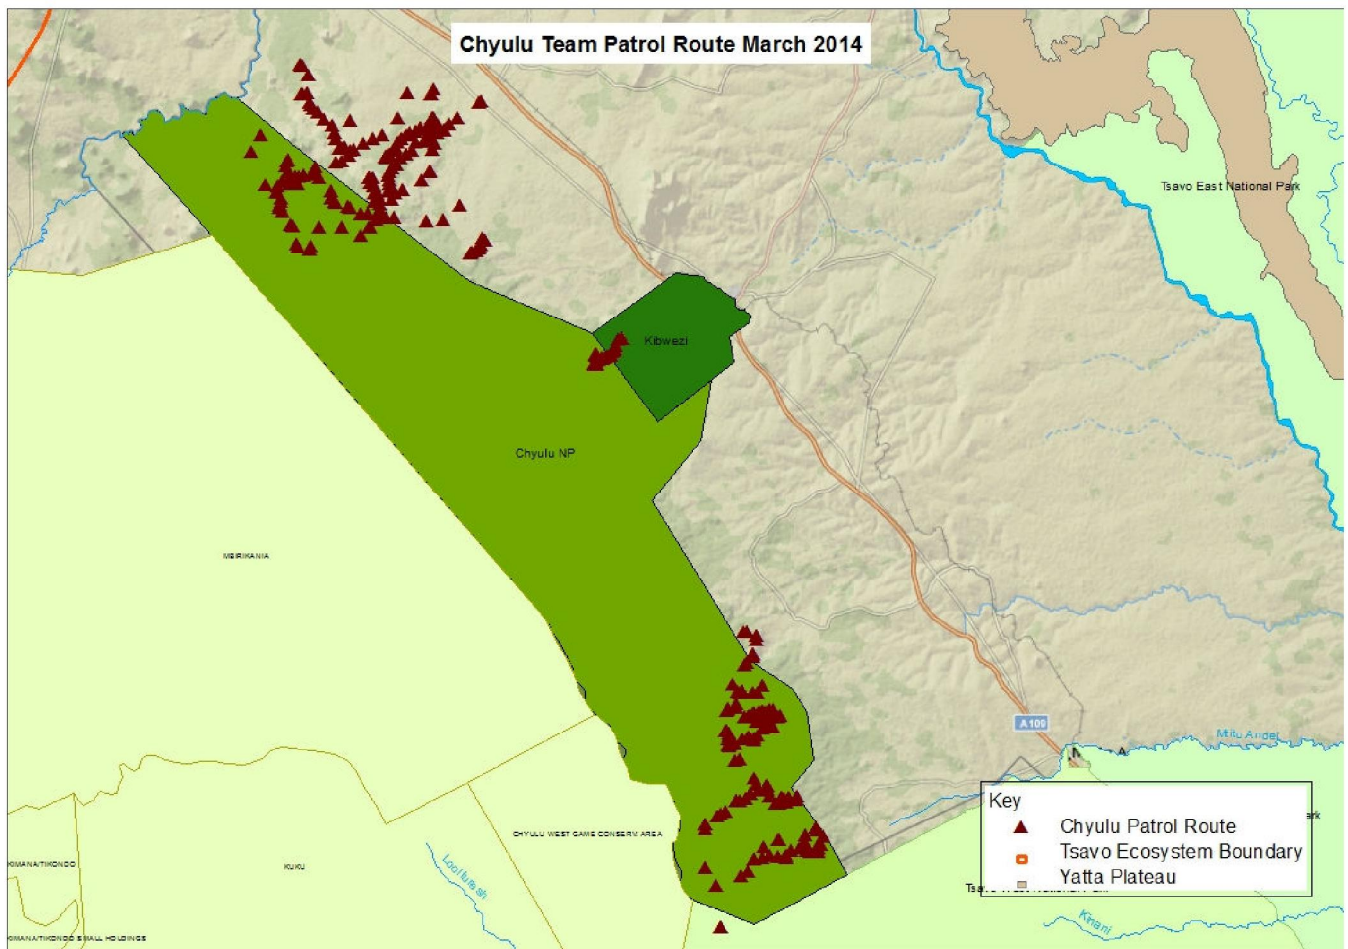

MARCH 2014 CHYULU TEAM

PATROL AREA: Chyulu National Park, Kibwezi Forest and surrounding communities

MAP OF MONTHLY PATROL ROUTES

SECURITY & INCIDENTS

ILLEGAL LOGGING
3/03/2014

The team uncovered logging within the Mukuroro area, where people had been illegally cutting trees

CHARCOAL BURNING
7/03/14

Charcoal burning was discovered within the Mukuroro area. The team destroyed all kilns.

SHOOTING PLATFORM
07/03/14

The Duma (Chyulu) team found a shooting blind within the Mukuroro area and destroyed it.

POACHERS ARRESTED
7/03/14

The Duma (Chyulu) team arrested two bush meat poachers within the Mukururo area

LIFTING SNARES
8/03/14

The team lifted large snares from the Mukururo area laid on well used wildlife tracks

CHARCOAL BURNER
9/03/14

A man was arrested for burning charcoal within the Utu area and the kilns were destroyed

LIVESTOCK INTRUSION
15/03/14

The Duma (Chyulu) team arrested several livestock herders for illegally grazing their cattle in the Paek