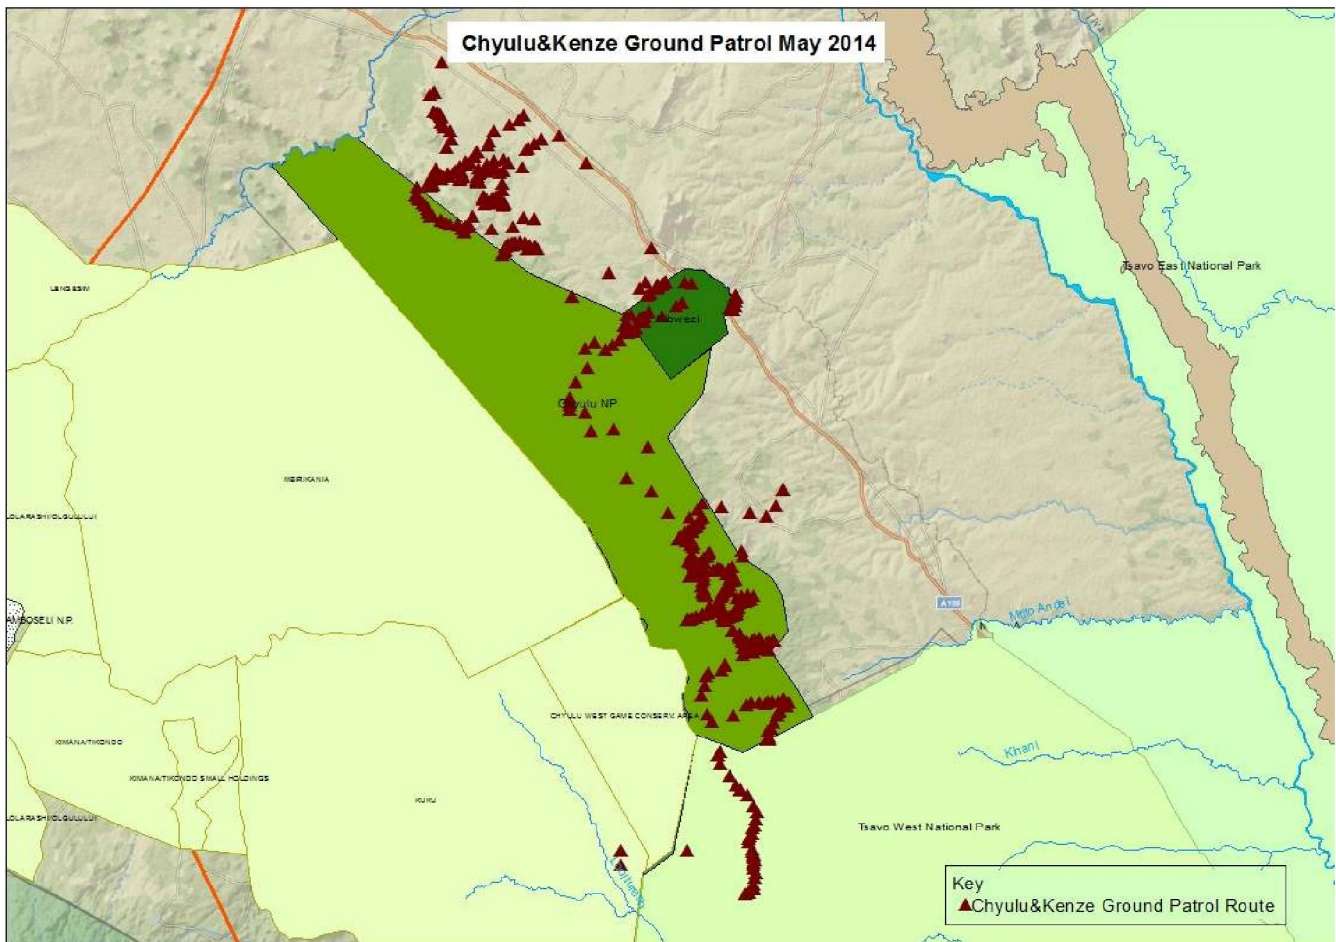

# MAY 2014 CHYULU & KENZE TEAMS

PATROL AREA: Chyulu National Park, Kibwezi Forest and surrounding communities

## MAP OF MONTHLY PATROL ROUTES

## ILLEGAL LOGGING 7/05/2014

The team discovered logging within the Mukururo area and confiscated all findings