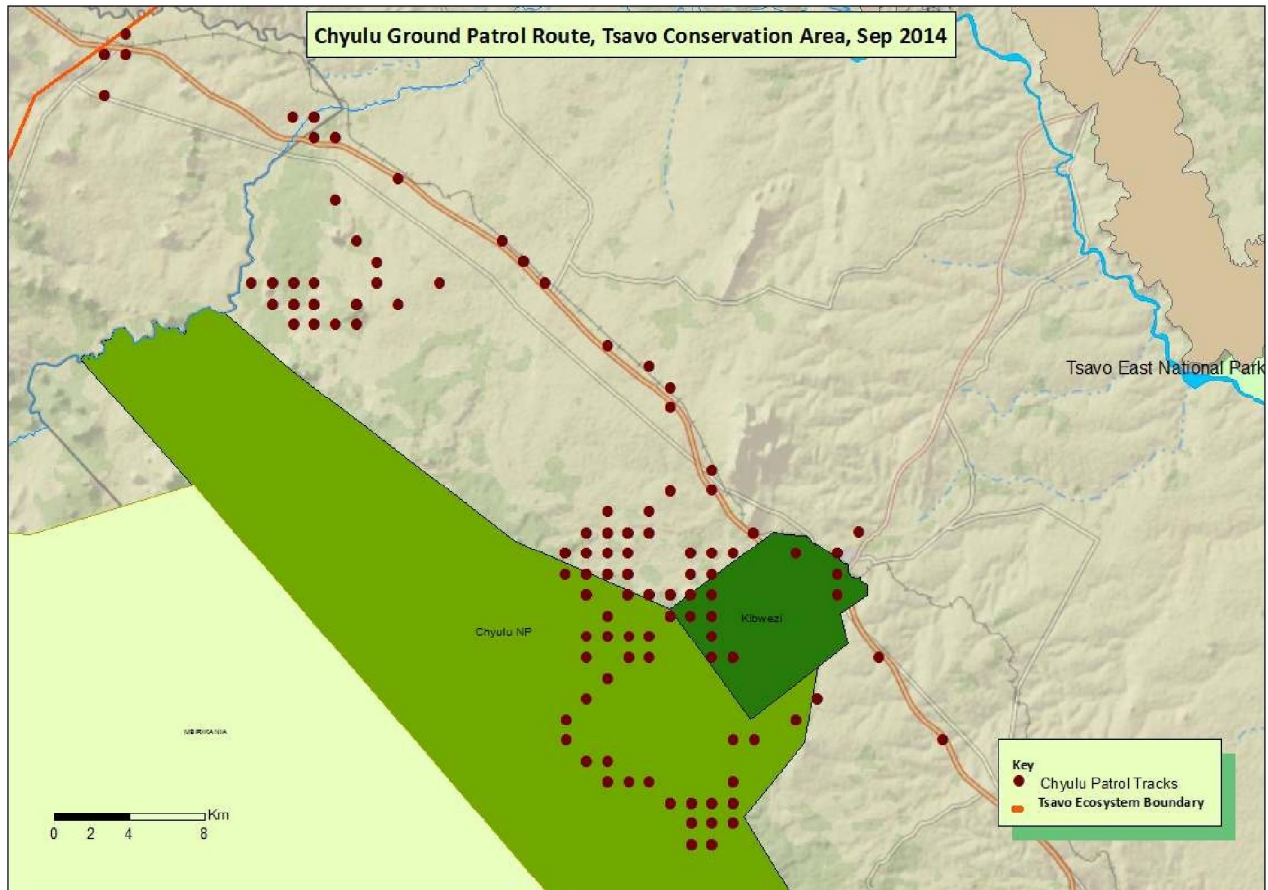

## CHYULU TEAM

PATROL AREA: Chyulu National Park, Kibwezi Forest and surrounding communities

DAYS ON DUTY: 15

### MAP OF MONTHLY PATROL ROUTES