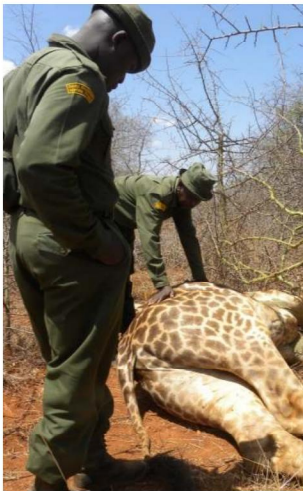

GIRAFFE CARCASS 23/09/14

A young giraffe carcass was found by the team outside of the Chyulu Hills NP, cause of death is unknown.