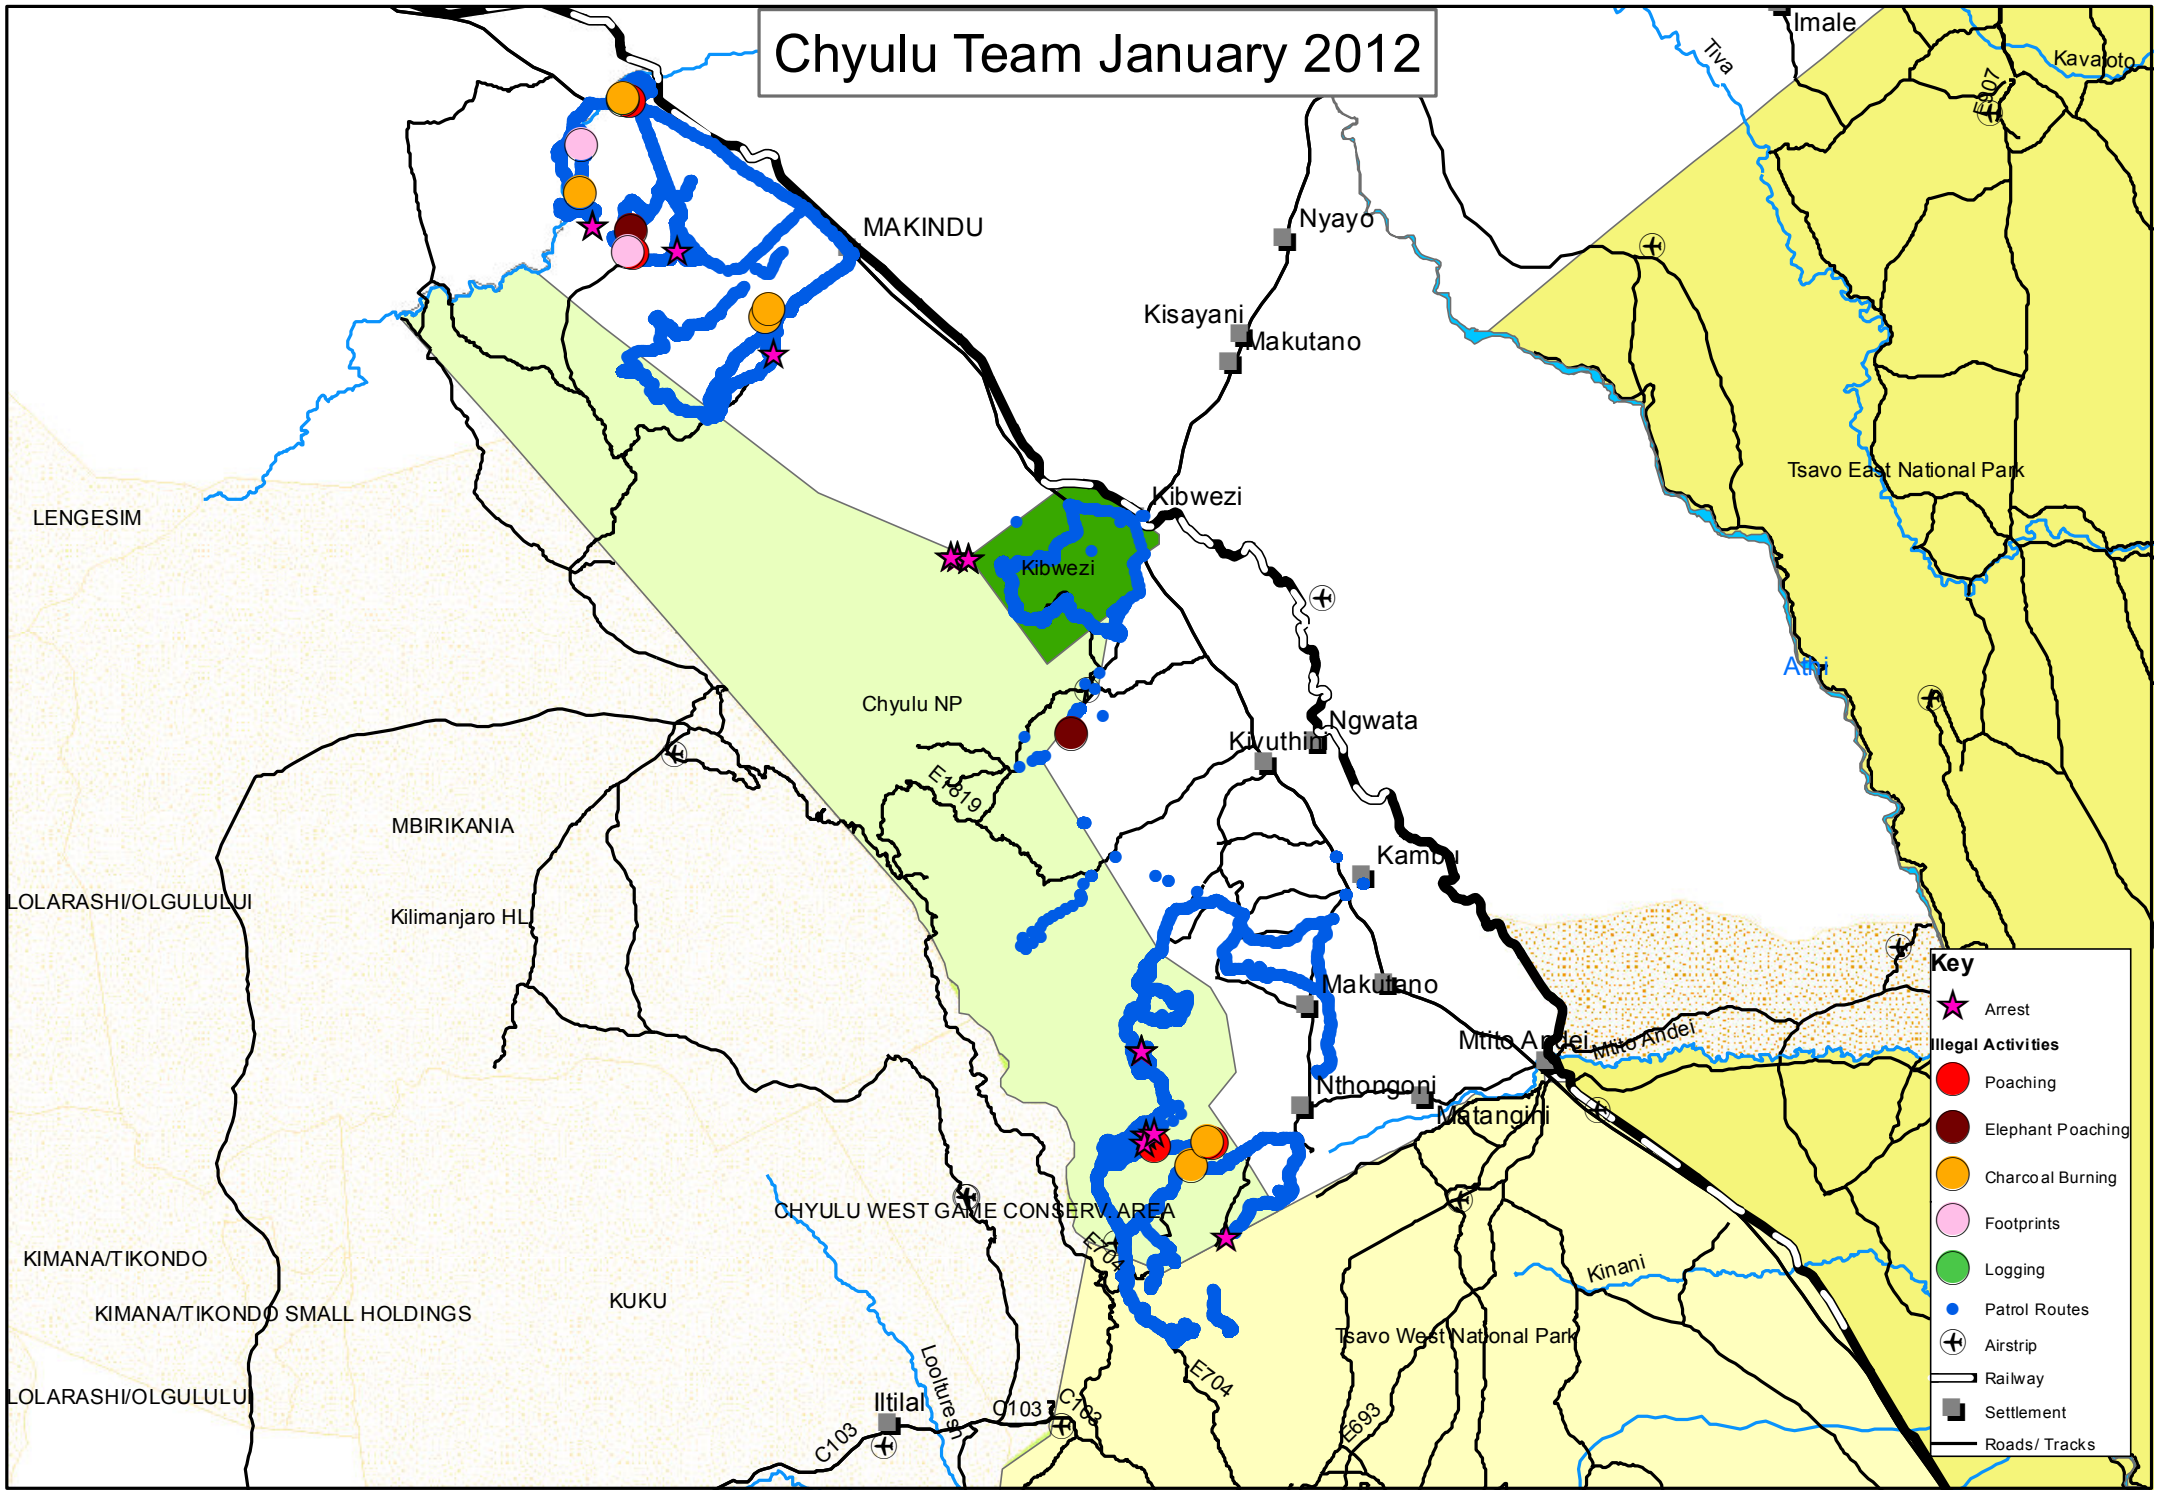

Total Snares Collected:	19
--------------------------------	-----------

Chyulu Team

De-Snaring Report for January, 2012

Monthly Summary

For purposes of substantive coverage of the entire Chyulu area, the team found it inevitable to be even more mobile in its operations. For efficiency purposes, three strategic relocations were made: Utu-Kiboko, Kiboko-Mukurulo and finally Mukurulo-Chyulu. The entire months operations saw 16 apprehensions: 7 wood-carvers, 4 Miraa harvesters and 5 wood fuel collectors. Ultimately, the team finds this a great achievement because wood-carvers have become even more 'crafty and mischievous' in their activities making it virtually impossible to be noticed. Aerial patrols were equally handy especially in charcoal kiln detection and subsequent ground follow-ups for destruction. Dedication, commitment, cooperation and team-work remained key pillars in all these.

On the Community outreach projects, the teams were privileged to have hosted two schools, Prof. Sumbi Sec. School and Uvileni Primary School on their trip to the Tsavo West National Park, an event that elicited immeasurable excitement amongst the children. It is the hope of the team that more exposure to Kenya's beautiful natural resources and sensitization to its vulnerability from human activities with inspire these young Kenyans to look after their environment and contribute to a cleaner and more prosperous country.

Arrest of wood carvers

Chyulu Team

De-Snaring Report for January, 2012

Night arrest of wood carvers

Chyulu Hills National Park

Chyulu Team

De-Snaring Report for January, 2012

Team destroying illegal charcoal kilns

Team lifting snares

Chyulu Team

De-Snaring Report for January, 2012

The Team on patrol

Chyulu Team January 2012

Key

- ★ Arrest
- Illegal Activities**
- Poaching
- Elephant Poaching
- Charcoal Burning
- Footprints
- Logging
- Patrol Routes
- ⊕ Airstrip
- ▣ Railway
- ▣ Settlement
- ▬ Roads/ Tracks