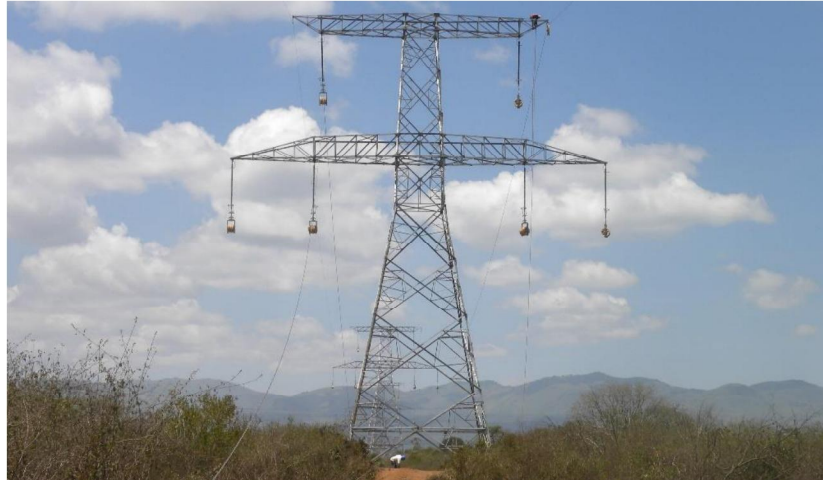

FEBRUARY 2015

CHYULU TEAM

PATROL AREA: Chyulu National Park, Kibwezi Forest and surrounding communities

DAYS ON DUTY: 10

SECURITY & INCIDENTS

LIFTING SNARES 24/2/15

The team lifted a number of small wire snares laid by bush-meat poachers to capture small game bordering the Kibwezi Forest

KIBWEZI POWERLINE 26/2/15

The team monitored the powerline construction along a section of the Kibwezi forest

CHYULU UNIT MONTHLY ILLEGAL ACTIVITIES AND PATROL ROUTES

UNITED STATES
ARMY
100th AIRBORNE DIVISION