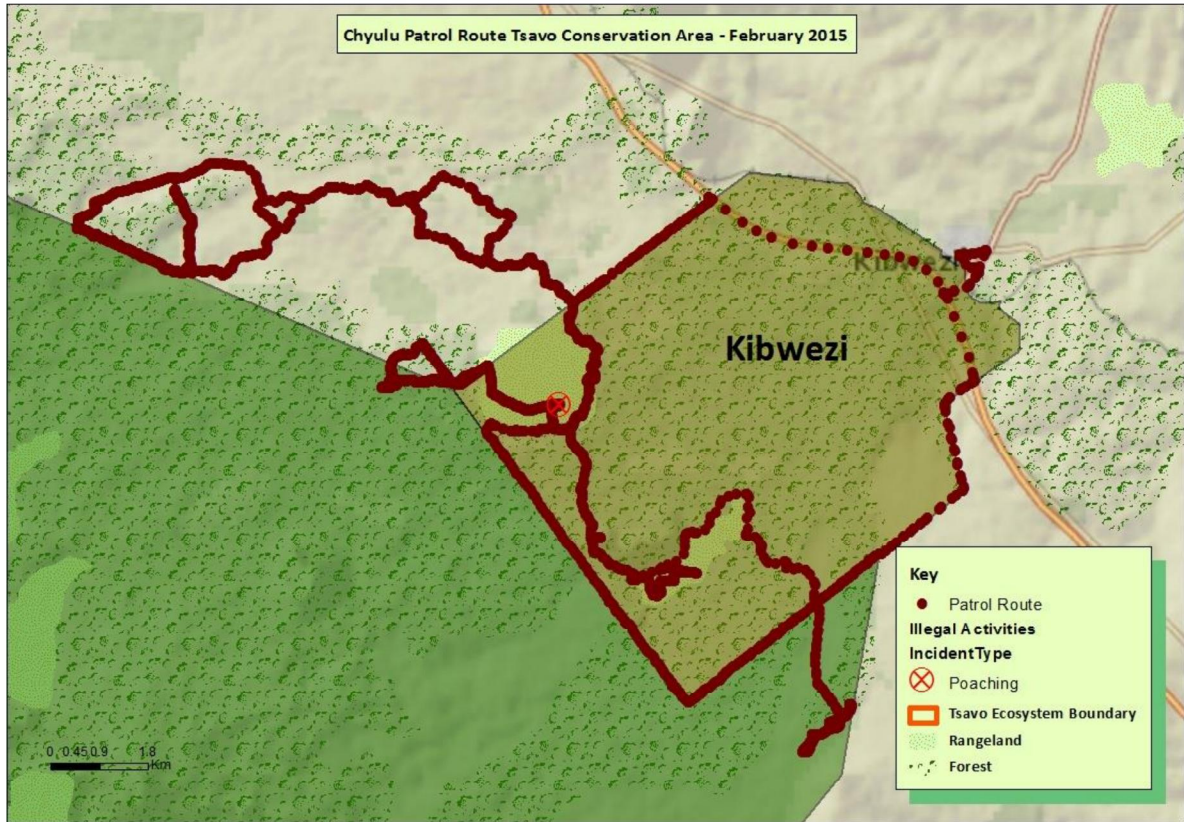

FEBRUARY 2015

CHYULU TEAM

PATROL AREA: Chyulu National Park, Kibwezi Forest and surrounding communities

DAYS ON DUTY: 10

SECURITY & INCIDENTS

LIFTING SNARES 24/2/15

The team lifted a number of small wire snares laid by bush-meat poachers to capture small game bordering the Kibwezi Forest

KIBWEZI POWERLINE 26/2/15

The team monitored the powerline construction along a section of the Kibwezi forest

CHYULU UNIT MONTHLY ILLEGAL ACTIVITIES AND PATROL ROUTES

UNITED STATES
ARMY
100th AIRBORNE DIVISION

UNITED STATES
ARMY
100th AIRBORNE DIVISION