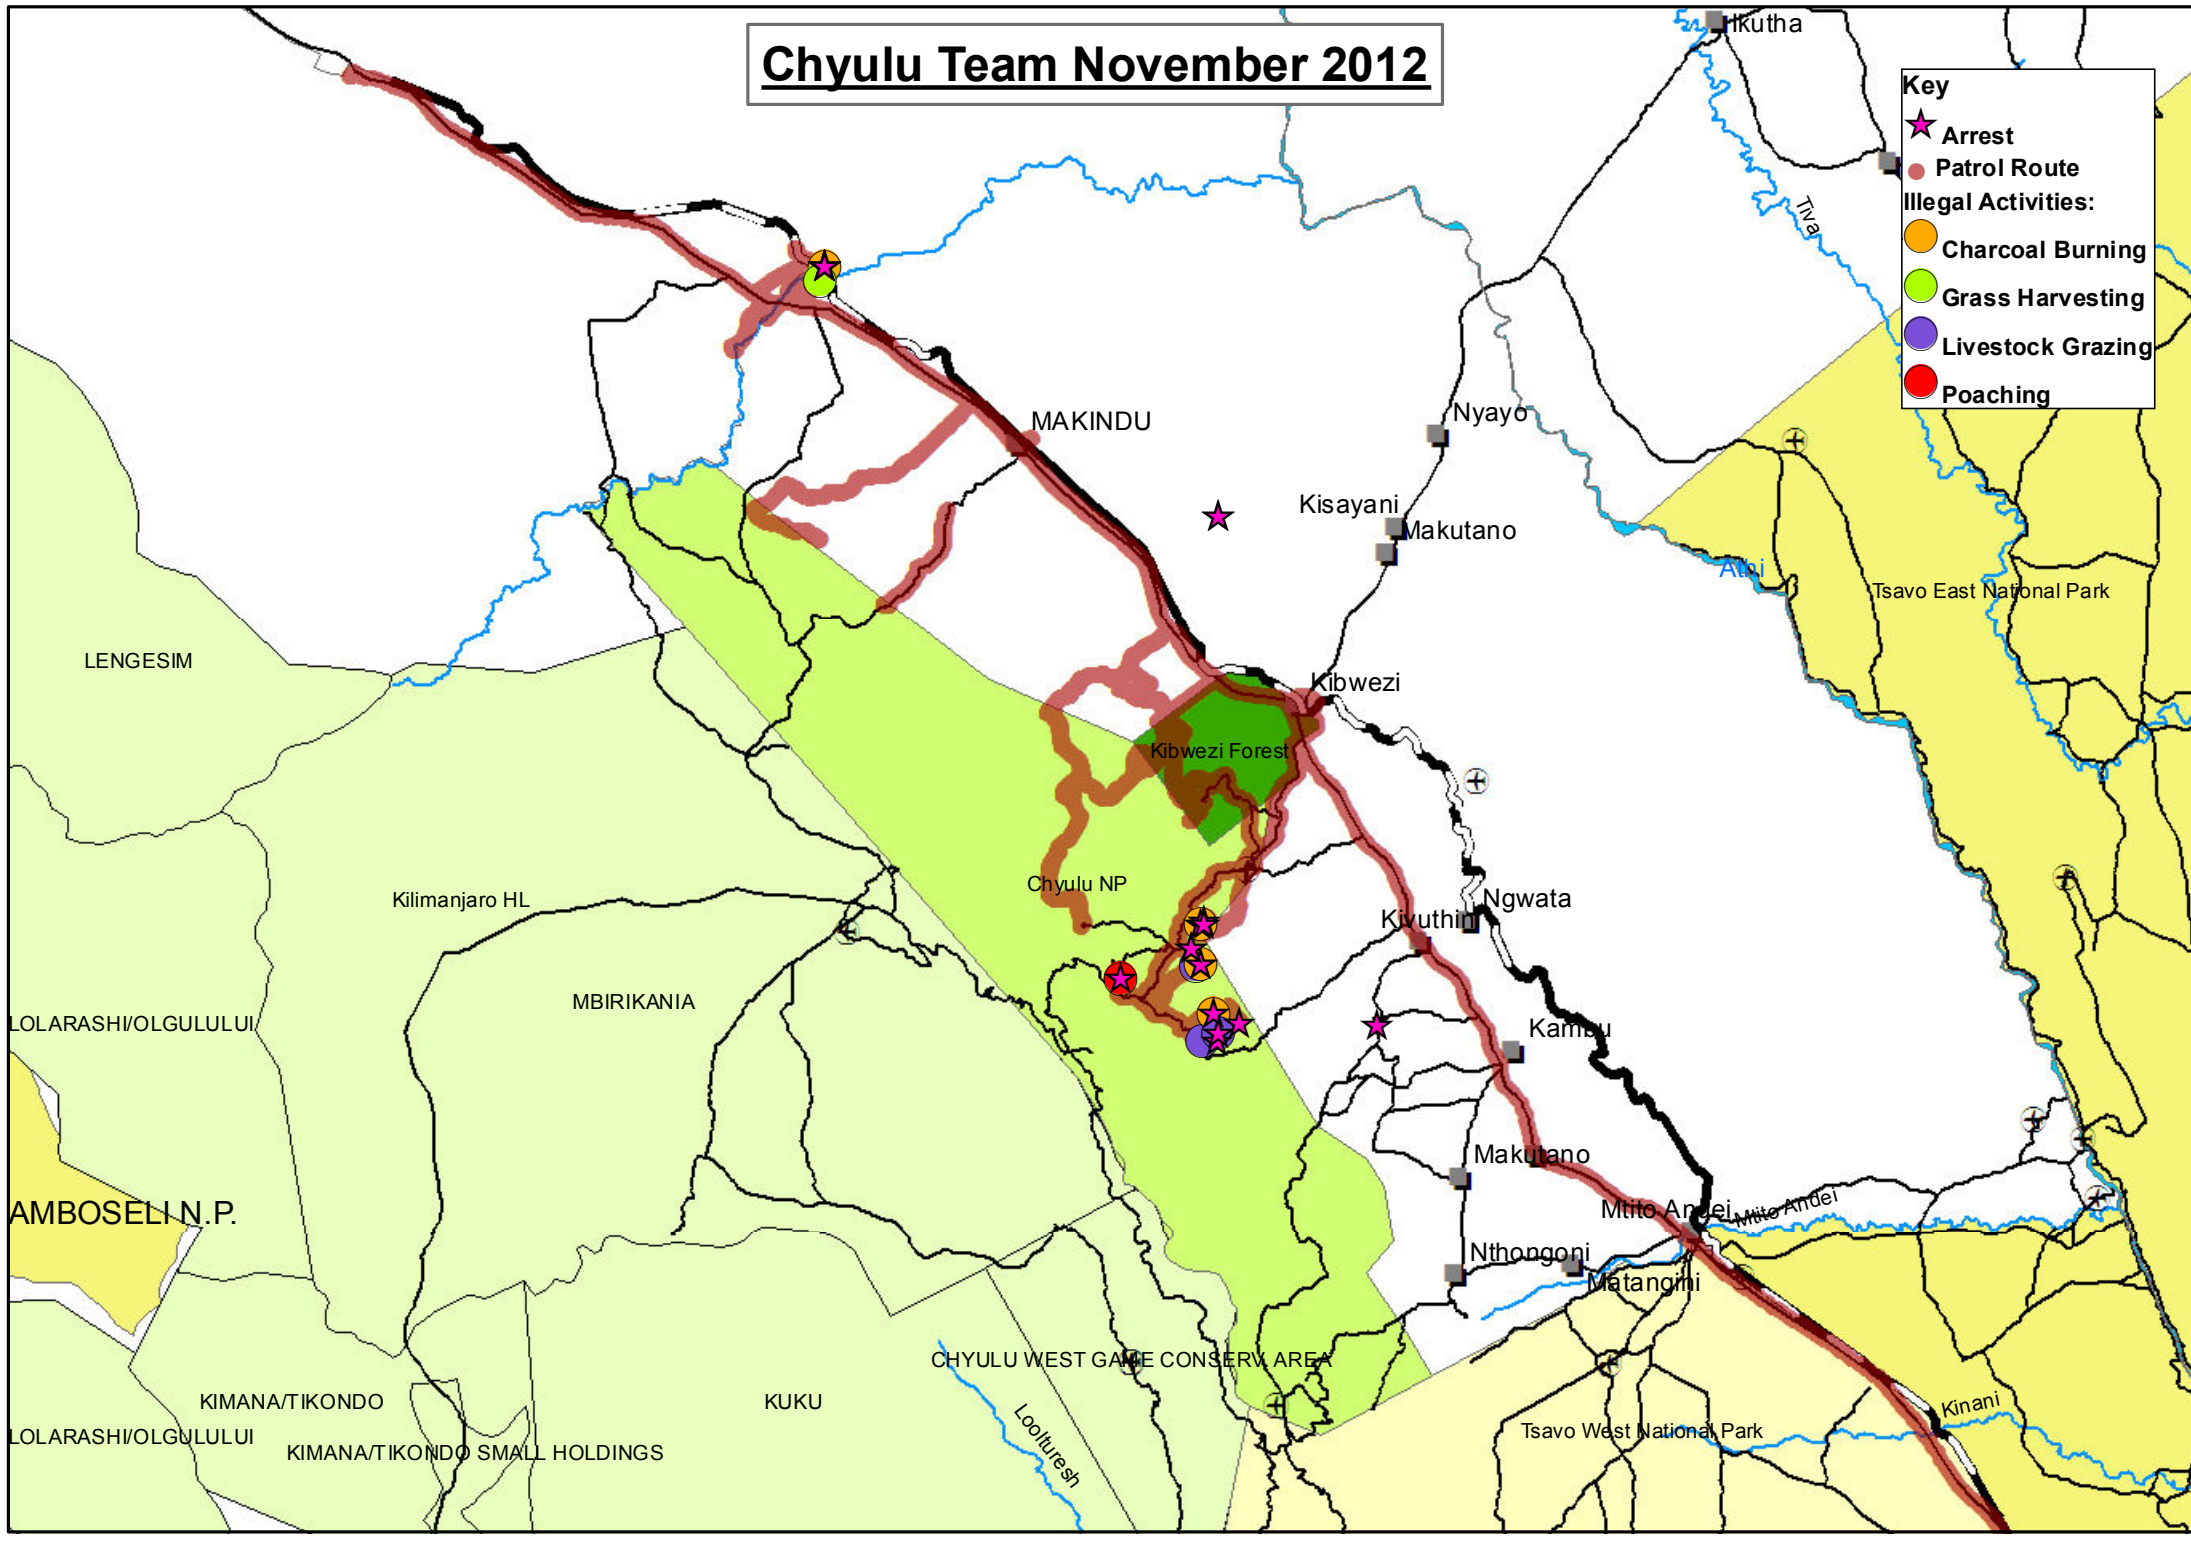

Monthly Summary

During the month of November there was an official reshuffle of all the anti-poaching teams, and new Team leaders and members were assigned to each area. Therefore being very new to the area, Chyulu members were in a joint patrol with Kenze team who were more familiar with the area. Patrols took place in Metava, Kikunduku, Kisula, Mukururo and Kiboko area. During operations it became obvious that the main threat to the Chyulu Hills region is illegal charcoal burning, livestock grazing and wood carving. Much of the Chyulu Hills region has old indigenous trees which are highly sought after for wood carving as well as charcoal burning and hence this is a huge threat to the forest in the area. The team destroyed all illegal kilns found and drove herds of cattle out of the park. Several arrests were made, predominantly of charcoal burners, loggers, herders and one poacher. Large numbers of herbivores were sighted at Mukururo area such as klipspringers in Kenzili and elephants in Umani area.

Chyulu Team

De-Snaring Report for November, 2012

Total Man Days of KWS Participation:	25
---	-----------

Chyulu Team November 2012

Key

- ★ Arrest
- Patrol Route
- Illegal Activities:**
- Charcoal Burning
- Grass Harvesting
- Livestock Grazing
- Poaching

Above: illegal livestock grazing in the National Park, a big threat to the Parks vegetation cover

Above: illegal charcoal recovered near Gazi area, this charcoal is produced for commercial purposes and is sold on the Mombasa- Nairobi highway or in markets in Nairobi