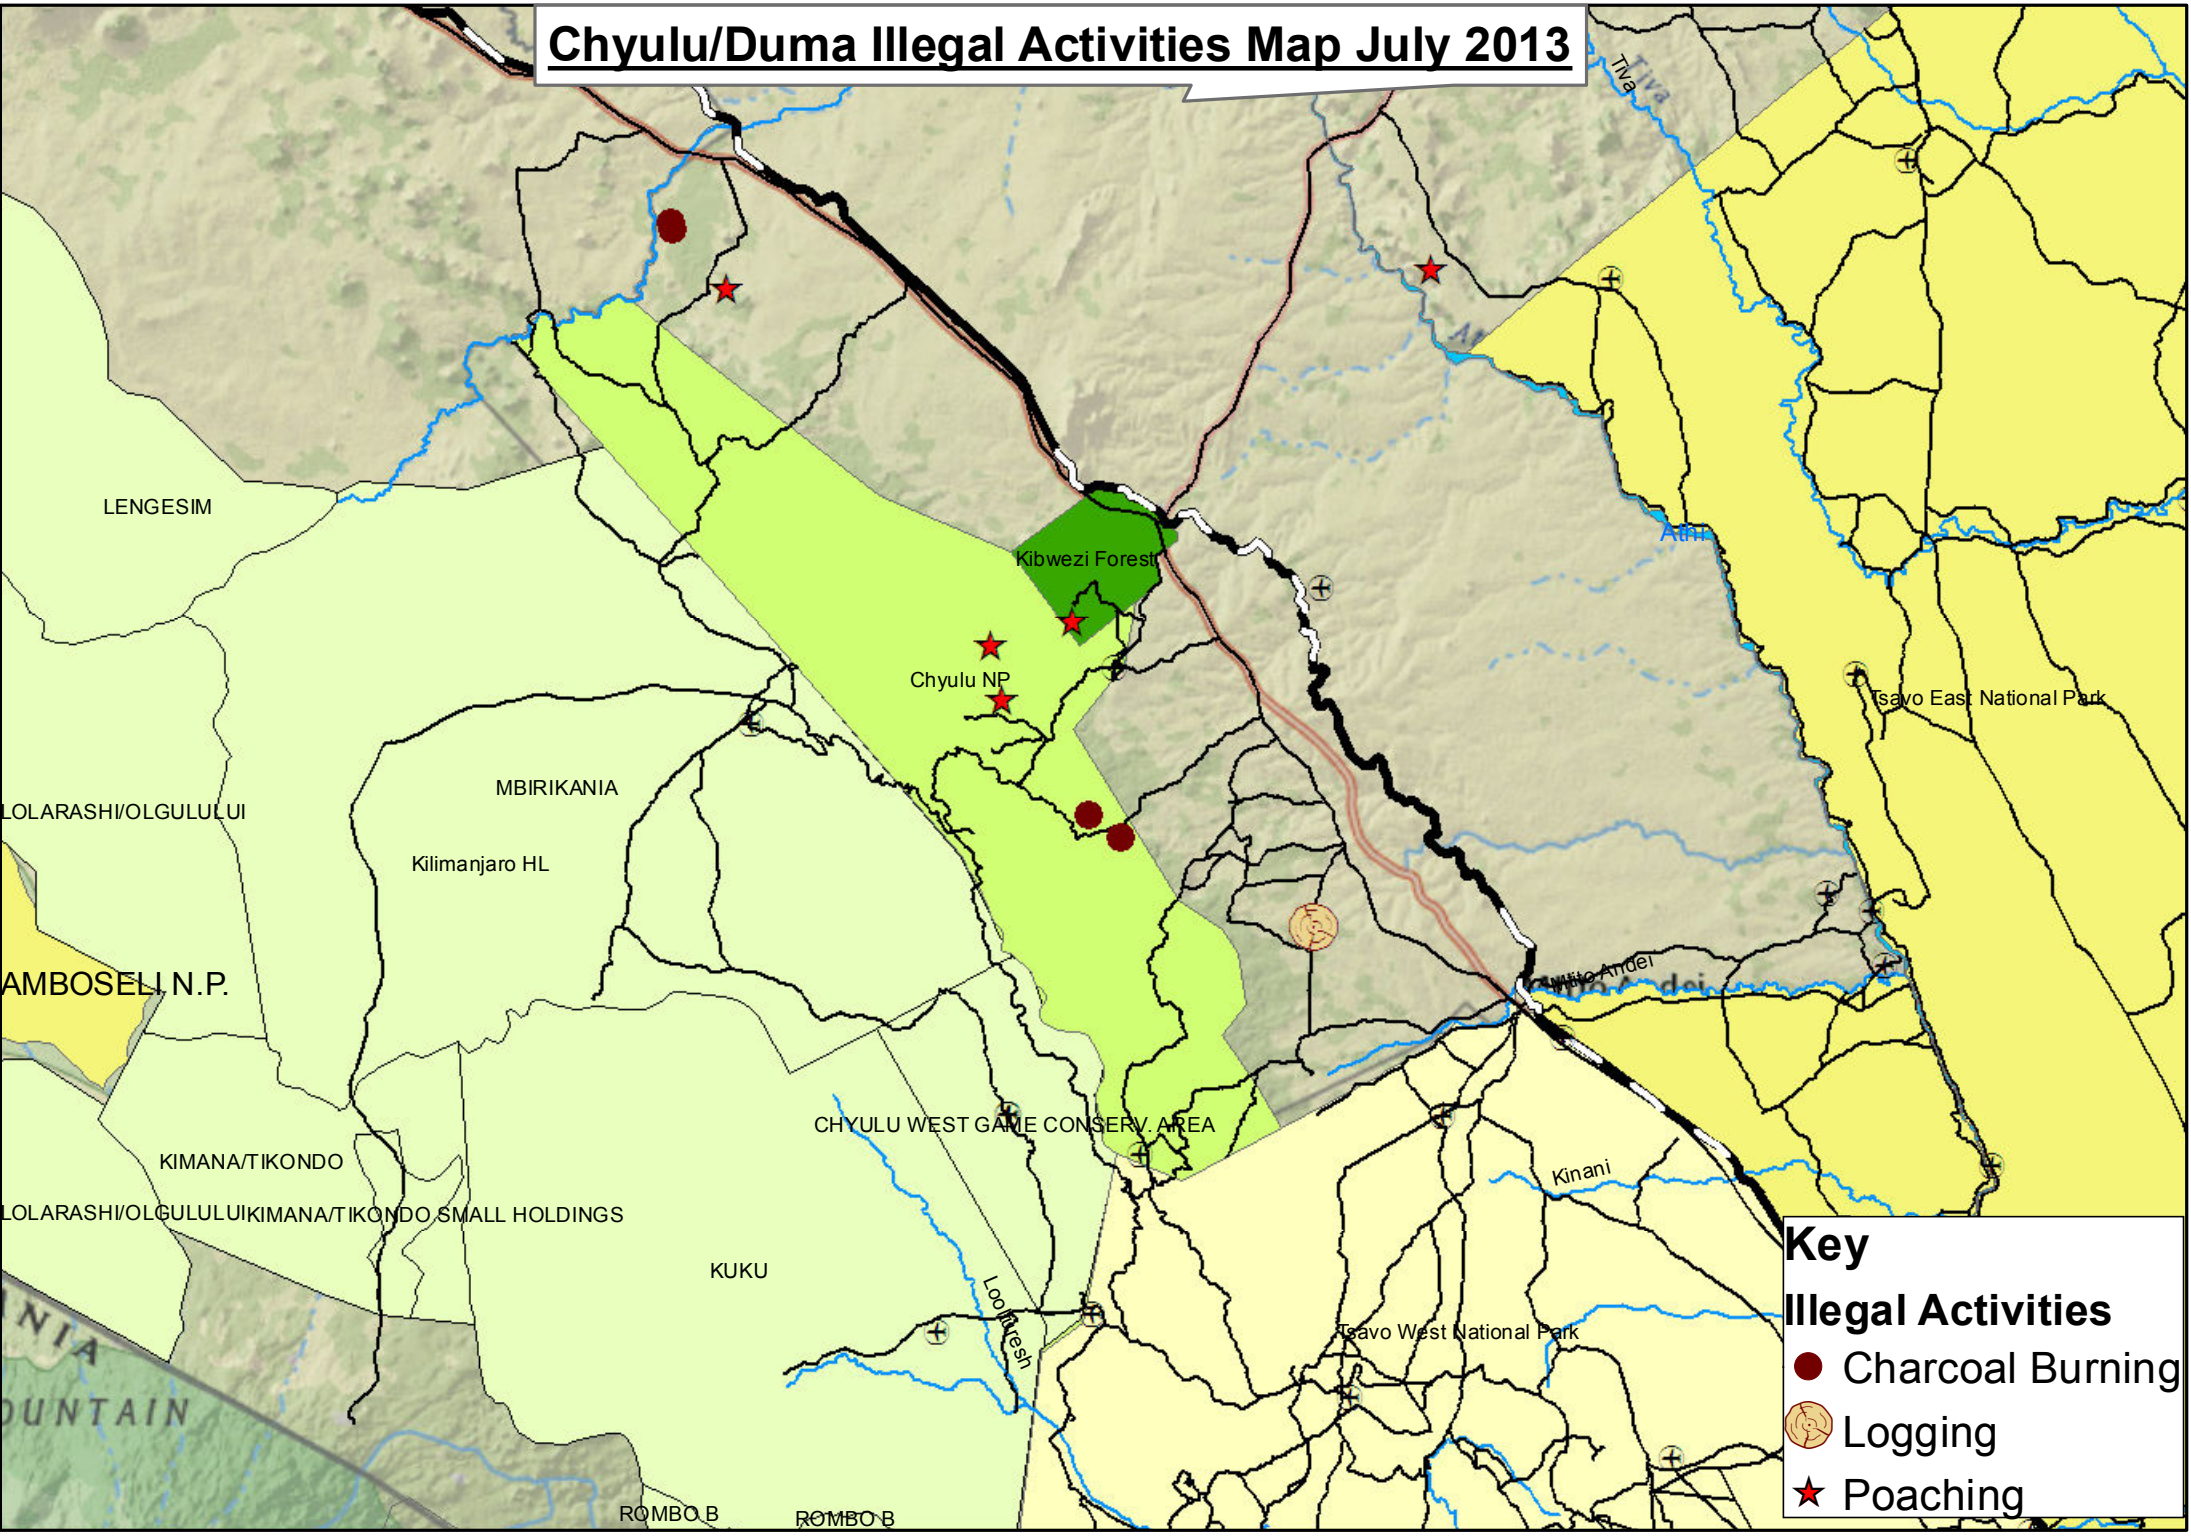

Chyulu/Duma Illegal Activities Map July 2013

Key

Illegal Activities

- Charcoal Burning
- Logging
- ★ Poaching