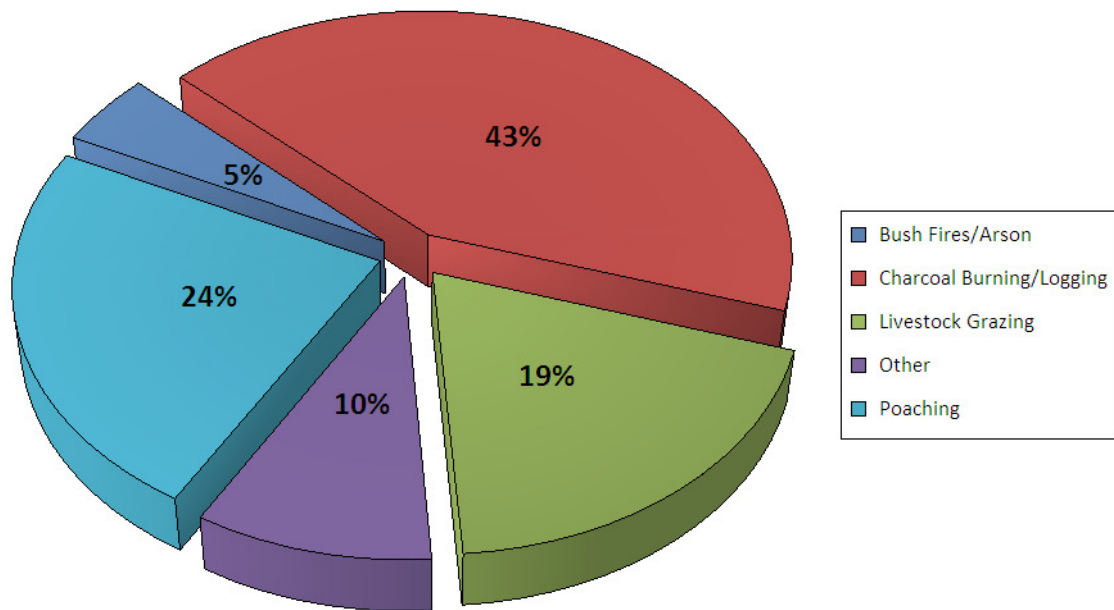

Arrests

25 Arrest(s) this month

Chyulu/Duma Team

De-Snaring Report for June, 2013

Main Illegal Activities experienced during the Month

Chyulu/Duma Team

De-Snaring Report for June, 2013

Wildlife Carcasses - Number, Species, Cause of Death

No. Carcasses	Species	Cause of Death	Means of Death	Carcass Age
1	Elephant	Natural	Unknown	Fresh (less than 3 weeks)

Chyulu/Duma Team

De-Snaring Report for June, 2013

Snares Collected

Snare Type	Snare Size	Snare Description	No. Confiscated
Medium Wire	Medium	Line	12
Cable	Large	Line	11

Total Snares Collected: 23

Chyulu/Duma Team

De-Snaring Report for June, 2013

Monthly Summary

This report was done two fold by two different team leaders.

First Half

The team resumed from an off duty soon after the team leader passed out from Manyani Law Enforcement Academy, and embarked on the normal desnaring operations. The team's patrols were conducted in areas including: Utu, Metava, Kikunduku, Kenzili, Umani and Kibwezi forest which encompasses Dwa estate and Aligon areas. There were no incidences of illegal activities seen in areas including Aligon, Umani, Dwa where logging was evident and the team made arrests. Inside the park few illegalities prevailed in Kenzili area, while major incidence of vegetation degradation and snaring were more in Kithasyo and Utu area where we put a lot of emphasis on.