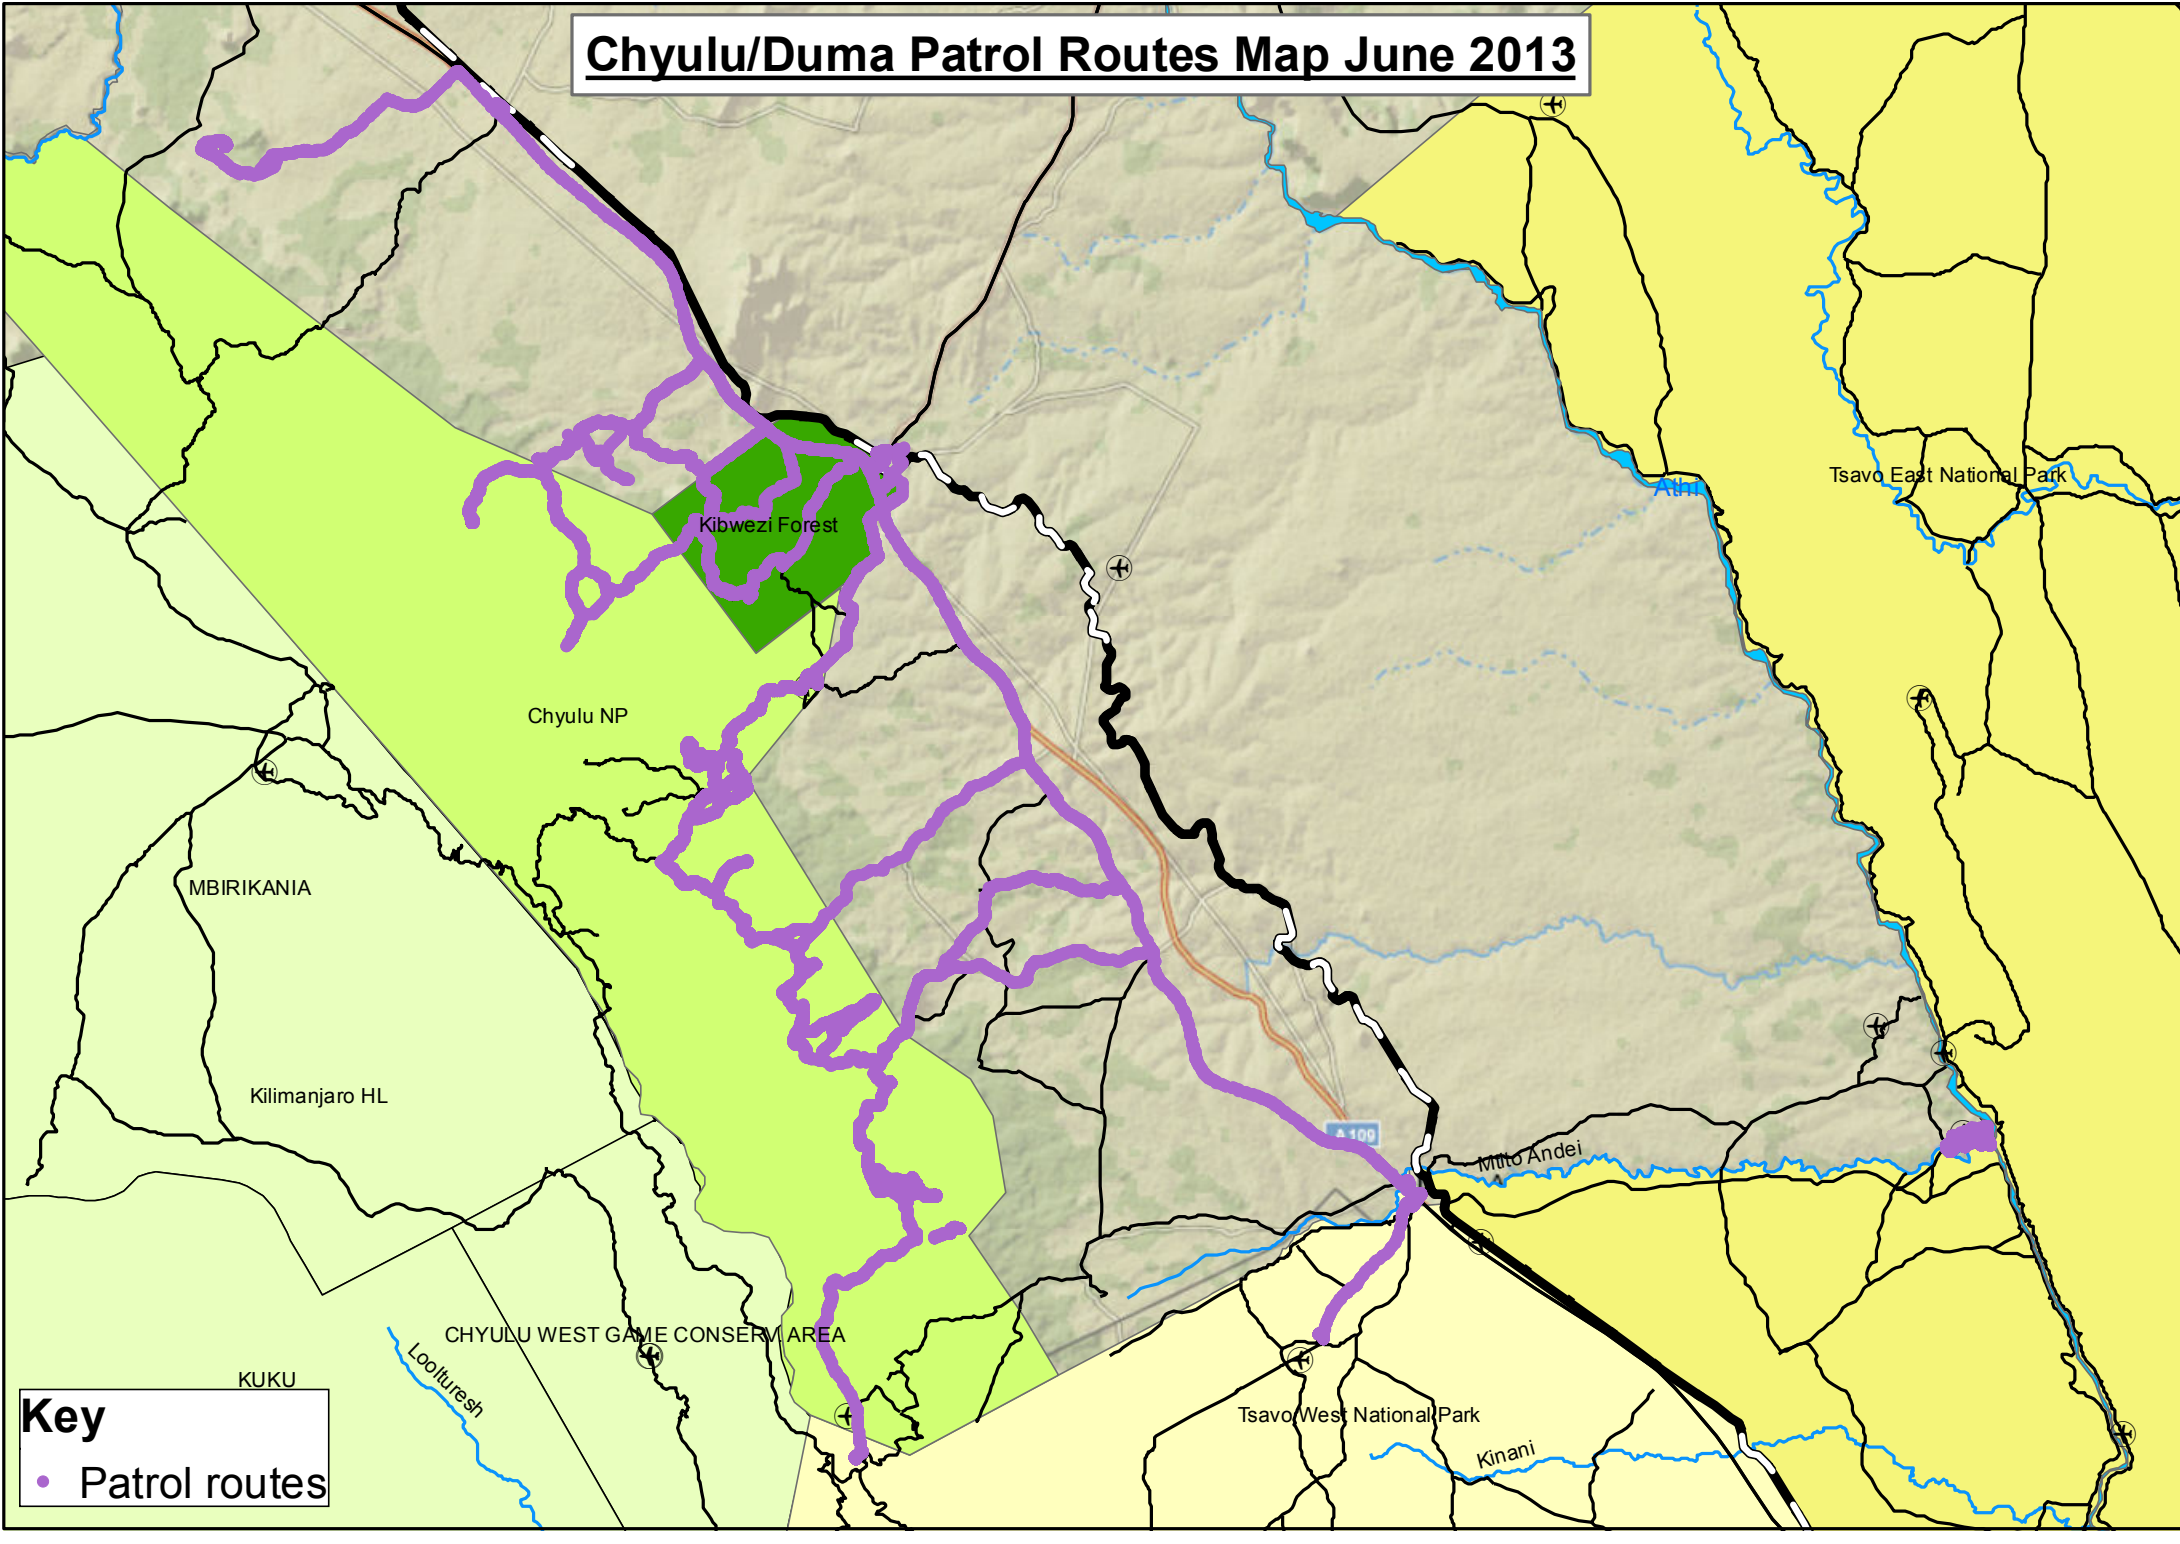

Total Snares Collected: 23

Chyulu/Duma Team

De-Snaring Report for June, 2013

Monthly Summary

This report was done two fold by two different team leaders.

First Half

The team resumed from an off duty soon after the team leader passed out from Manyani Law Enforcement Academy, and embarked on the normal desnaring operations. The team's patrols were conducted in areas including: Utu, Metava, Kikunduku, Kenzili, Umani and Kibwezi forest which encompasses Dwa estate and Aligon areas. There were no incidences of illegal activities seen in areas including Aligon, Umani, Dwa where logging was evident and the team made arrests. Inside the park few illegalities prevailed in Kenzili area, while major incidence of vegetation degradation and snaring were more in Kithasyo and Utu area where we put a lot of emphasis on.

Second Half

Work began as usual with full support of KWS rangers. All historically notorious hotspots (Metava, Kaunguni, Kikunduku, Kiboko and Utu) were regularly visited and thoroughly patrolled. This yielded tremendous positive results that saw 37 arrests being made and booked; the most remarkable one being an Elephant poacher from whom 2 Tusks were recovered and 17 poison arrows. Other dominant illegal activities remained logging, charcoal burning and illegal livestock incursion.

Total Man Days of KWS Participation: 68

Chyulu/Duma Patrol Routes Map June 2013

Key
• Patrol routes

Chyulu/Duma Illegal Activities and Carcass Map June 2013

LENGESIM

LOLARASHI/OLGULULUI

AMBOSELI N.P.

Community