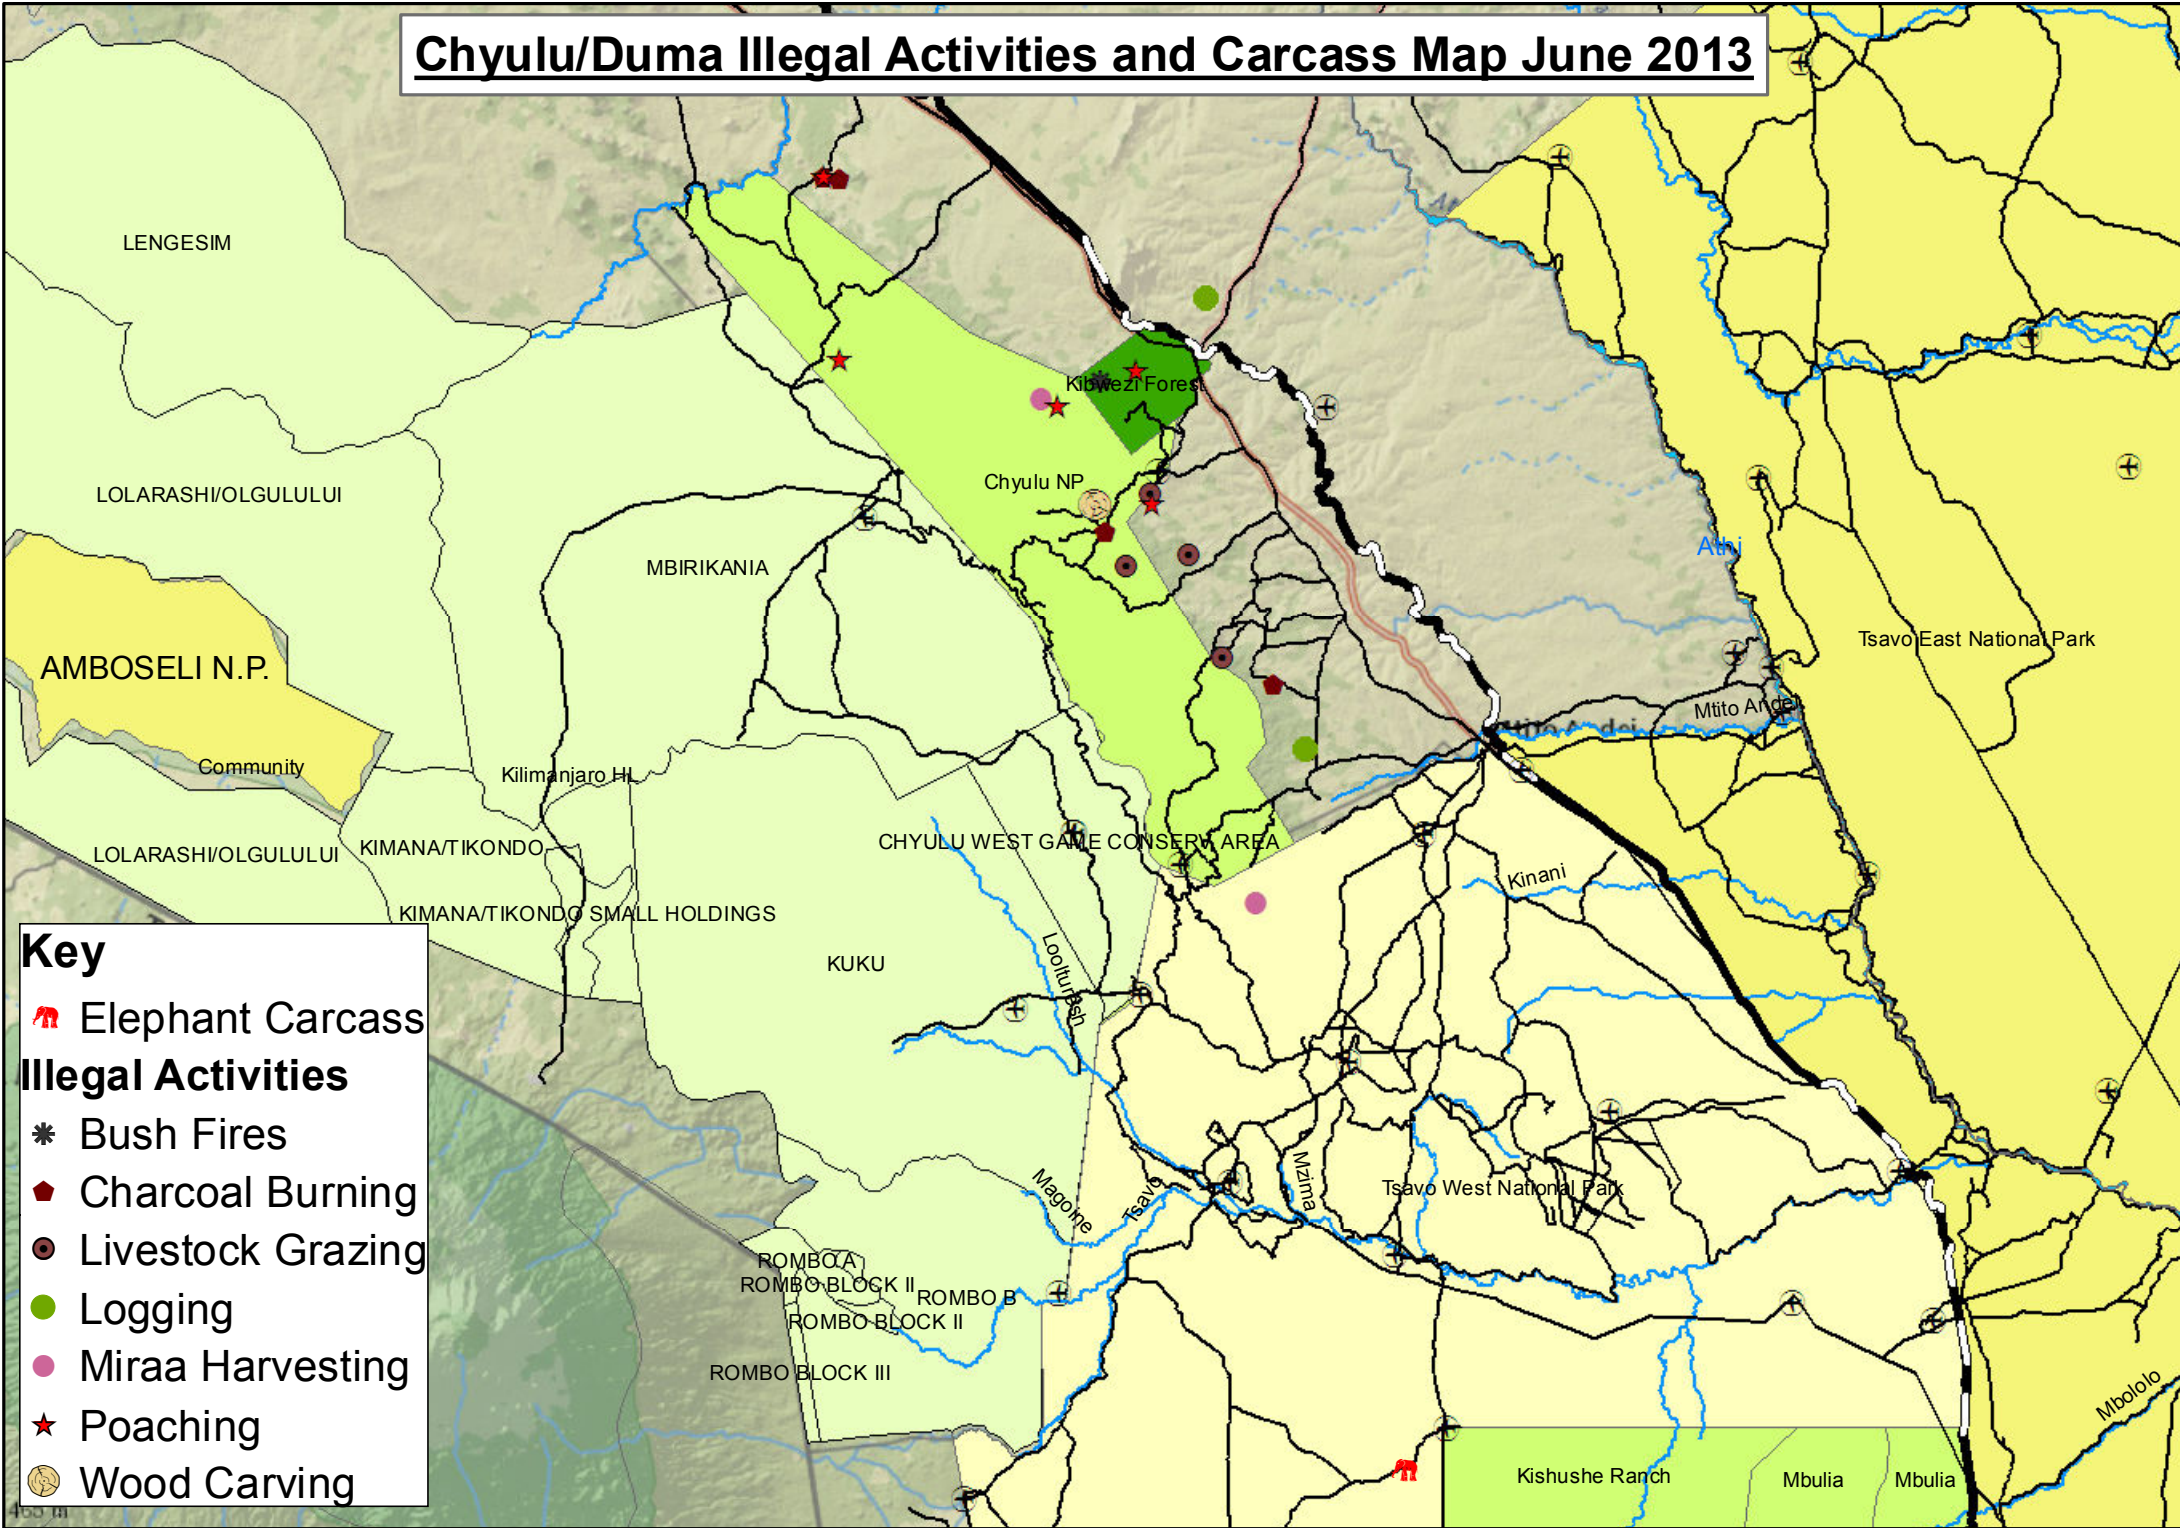

Chyulu/Duma Illegal Activities and Carcass Map June 2013

LENGESIM

LOLARASHI/OLGULULUI

AMBOSELI N.P.

Community

Kilimanjaro Hl

LOLARASHI/OLGULULUI

KIMANA/TIKONDO

KIMANA/TIKONDO SMALL HOLDINGS

KUKU

CHYULU WEST GAME CONSERV AREA

Lolilush

Magohe

ROMBO A

ROMBO BLOCK II

ROMBO B

ROMBO BLOCK II

ROMBO BLOCK III

Tsavo

Mzima

Tsavo West National Park

Kinani

Mito Andei

Tsavo East National Park

Kishushe Ranch

Mbulia

Mbulia

Mbololo