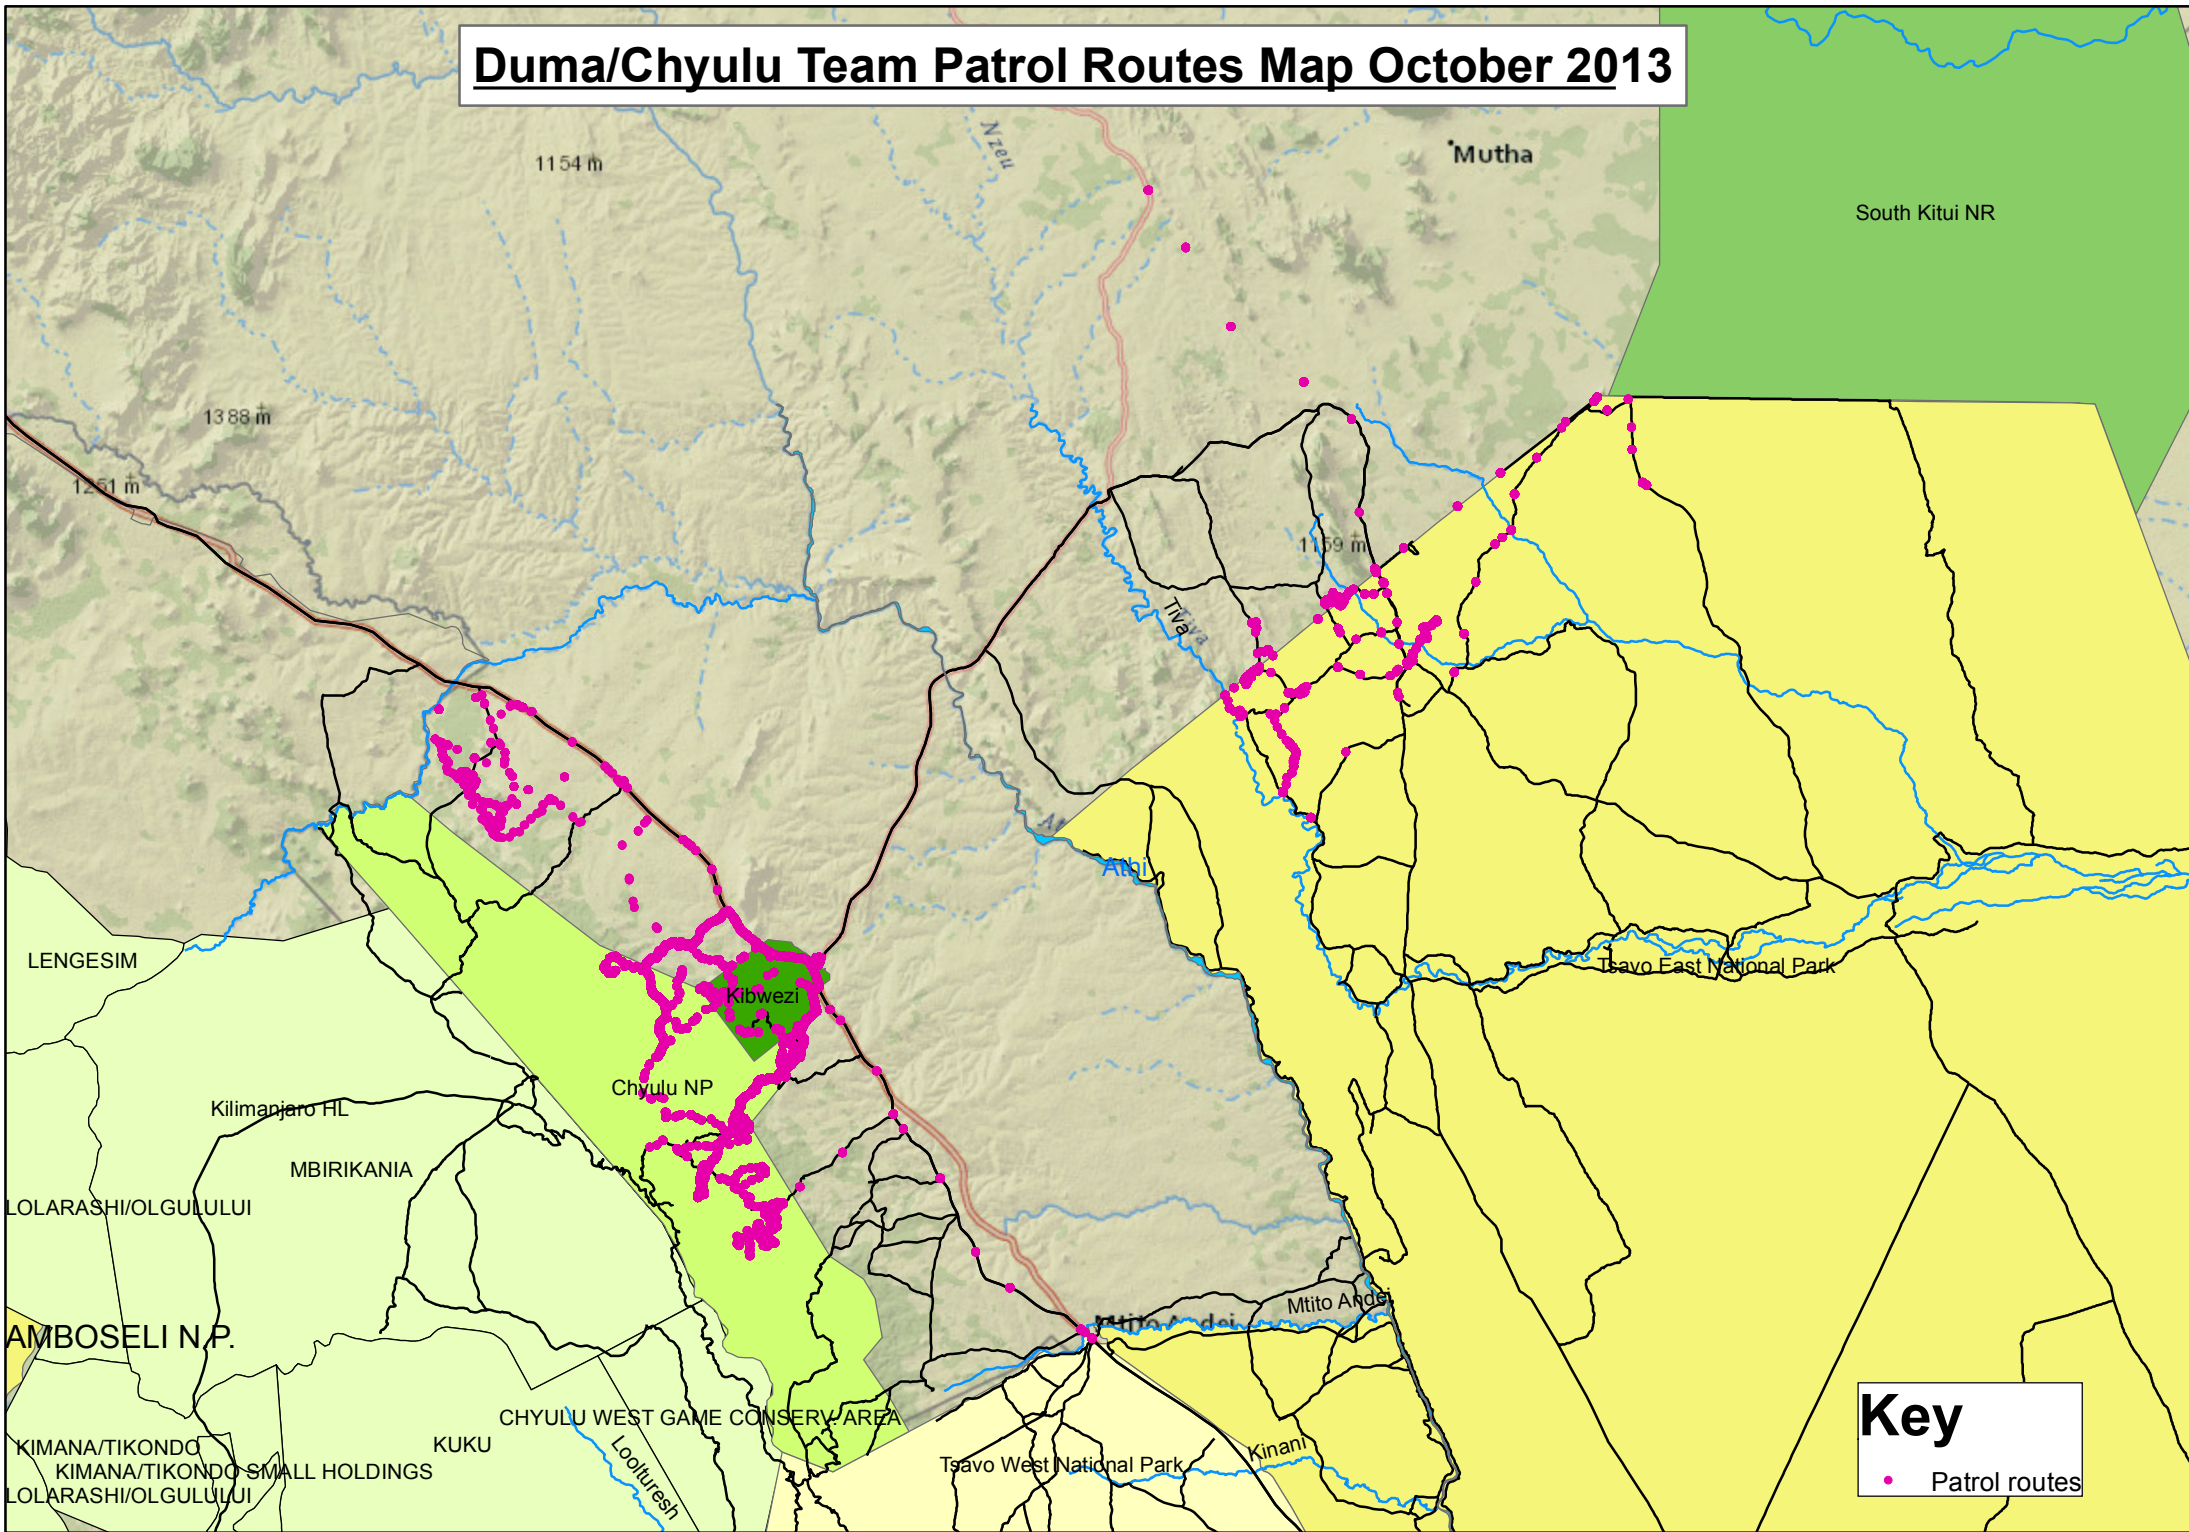

Duma team majored most of its efforts in this area for two weeks since the team which normally operates in the area was on an off break of ten days. While patrolling in this area we realized that human illegal incidents had notably decreased despite of the presence of a fresh water spring in the forest and also the only water source in the area especially during the dry season. However the team with KWS rangers and investigation team found an elephant carcass near Umani springs with its tusks intact. We collectively conducted a keen search to find out the cause of its death. Luckily we noted a nail size hole on the lower abdomen which narrowed down our search and examined much on the hole leading to a collective conclusion that it was a bullet injury. Out of physical appearance of the carcass one could tell that the elephant had struggled with the injury for a long time till the time it was fully incapacitated hence lassitude reined.

Kikunduku

Duma team extended its patrols to this area and found that illegal cattle grazing had started to cave in. Jointly with other KWS patrol teams, the team managed to drive out a big number of cattle outside the park and arrested sixteen herds' men who were arraigned in court.

Metava/ Kithasyo

The team patrolled Metava and Kithasyu area and found that human illegal activities had gone down. The team managed to apprehend only one logger unlike previous months.

Compiled by Stephen Musau

Total Man Days of KWS Participation: 52

Duma/Chyulu Team Patrol Routes Map October 2013

Chyulu/DumaTeam Illegal Activities And Carcass Map October 2013

Key

-  Elephant
- Illegal Activities**
- IncidentType**
-  Elephant Poaching
-  Footprints
-  Livestock Grazing
-  Logging
-  Poaching
-  Yatta Plateau
-  Tsavo Ecosystem Boundary