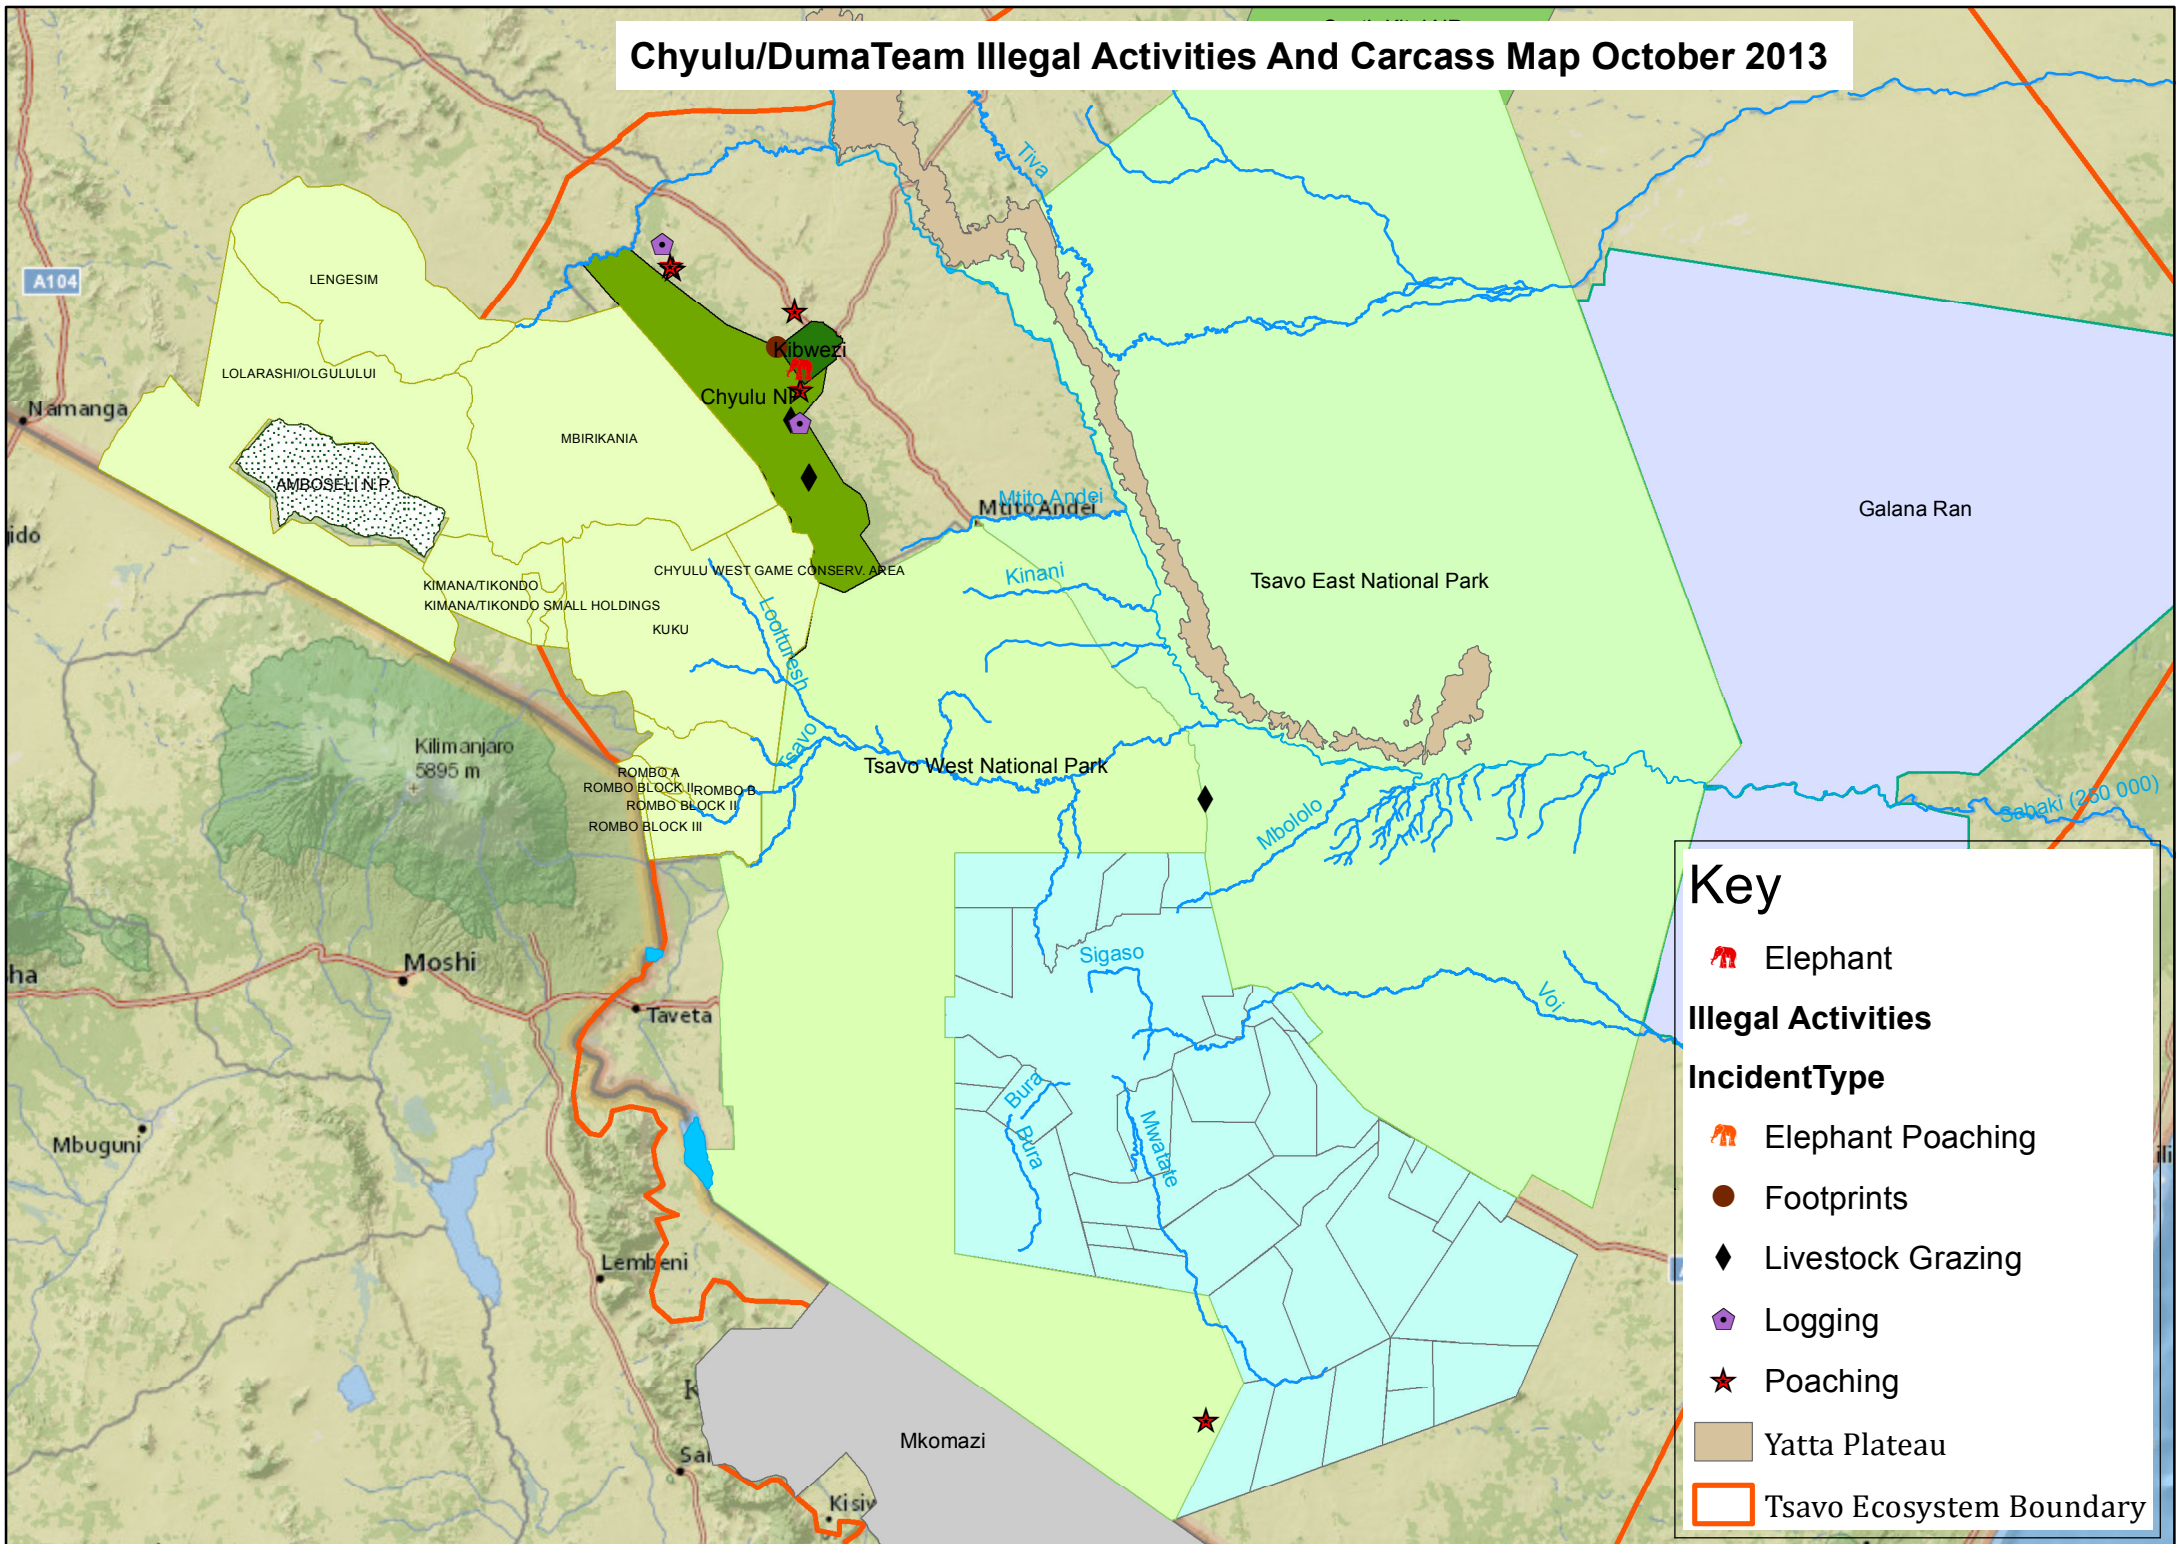

Duma team majored most of its efforts in this area for two weeks since the team which normally operates in the area was on an off break of ten days. While patrolling in this area we realized that human illegal incidents had notably decreased despite of the presence of a fresh water spring in the forest and also the only water source in the area especially during the dry season. However the team with KWS rangers and investigation team found an elephant carcass near Umani springs with its tusks intact. We collectively conducted a keen search to find out the cause of its death. Luckily we noted a nail size hole on the lower abdomen which narrowed down our search and examined much on the hole leading to a collective conclusion that it was a bullet injury. Out of physical appearance of the carcass one could tell that the elephant had struggled with the injury for a long time till the time it was fully incapacitated hence lassitude reined.

Kikunduku

Duma team extended its patrols to this area and found that illegal cattle grazing had started to cave in. Jointly with other KWS patrol teams, the team managed to drive out a big number of cattle outside the park and arrested sixteen herds' men who were arraigned in court.

Metava/ Kithasyo

The team patrolled Metava and Kithasyu area and found that human illegal activities had gone down. The team managed to apprehend only one logger unlike previous months.

Compiled by Stephen Musau

Total Man Days of KWS Participation: 52

Duma/Chyulu Team Patrol Routes Map October 2013

Chyulu/DumaTeam Illegal Activities And Carcass Map October 2013

Key

-  Elephant
- Illegal Activities**
- IncidentType**
-  Elephant Poaching
-  Footprints
-  Livestock Grazing
-  Logging
-  Poaching
-  Yatta Plateau
-  Tsavo Ecosystem Boundary