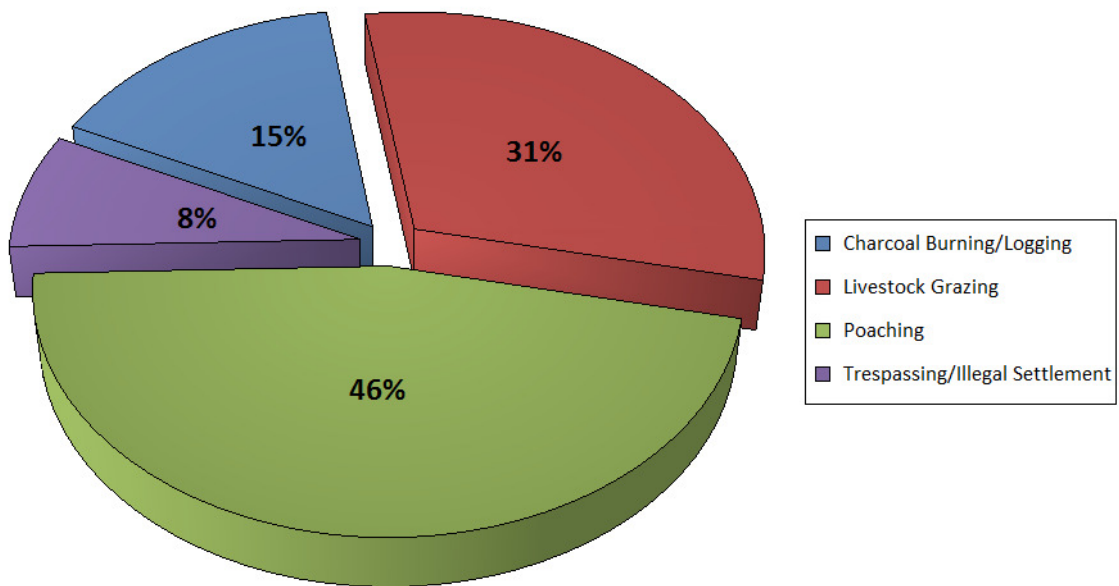

Areas Patrolled

Voi
Tinoima
Kithasyo
Kisula
Kikunduku
Kibwezi Forest
Kiboko
Kenzili
Kaunguni
KARI
Manyanga

Arrests

21 Arrest(s) this month

Chyulu/Duma Team

De-Snaring Report for October, 2013

Main Illegal Activities experienced during the Month

Chyulu/Duma Team

De-Snaring Report for October, 2013

Wildlife Carcasses - Number, Species, Cause of Death

No. Carcasses	Species	Cause of Death	Means of Death	Carcass Age
1	Elephant	Poached	Gunshot	Fresh (less than 3 weeks)