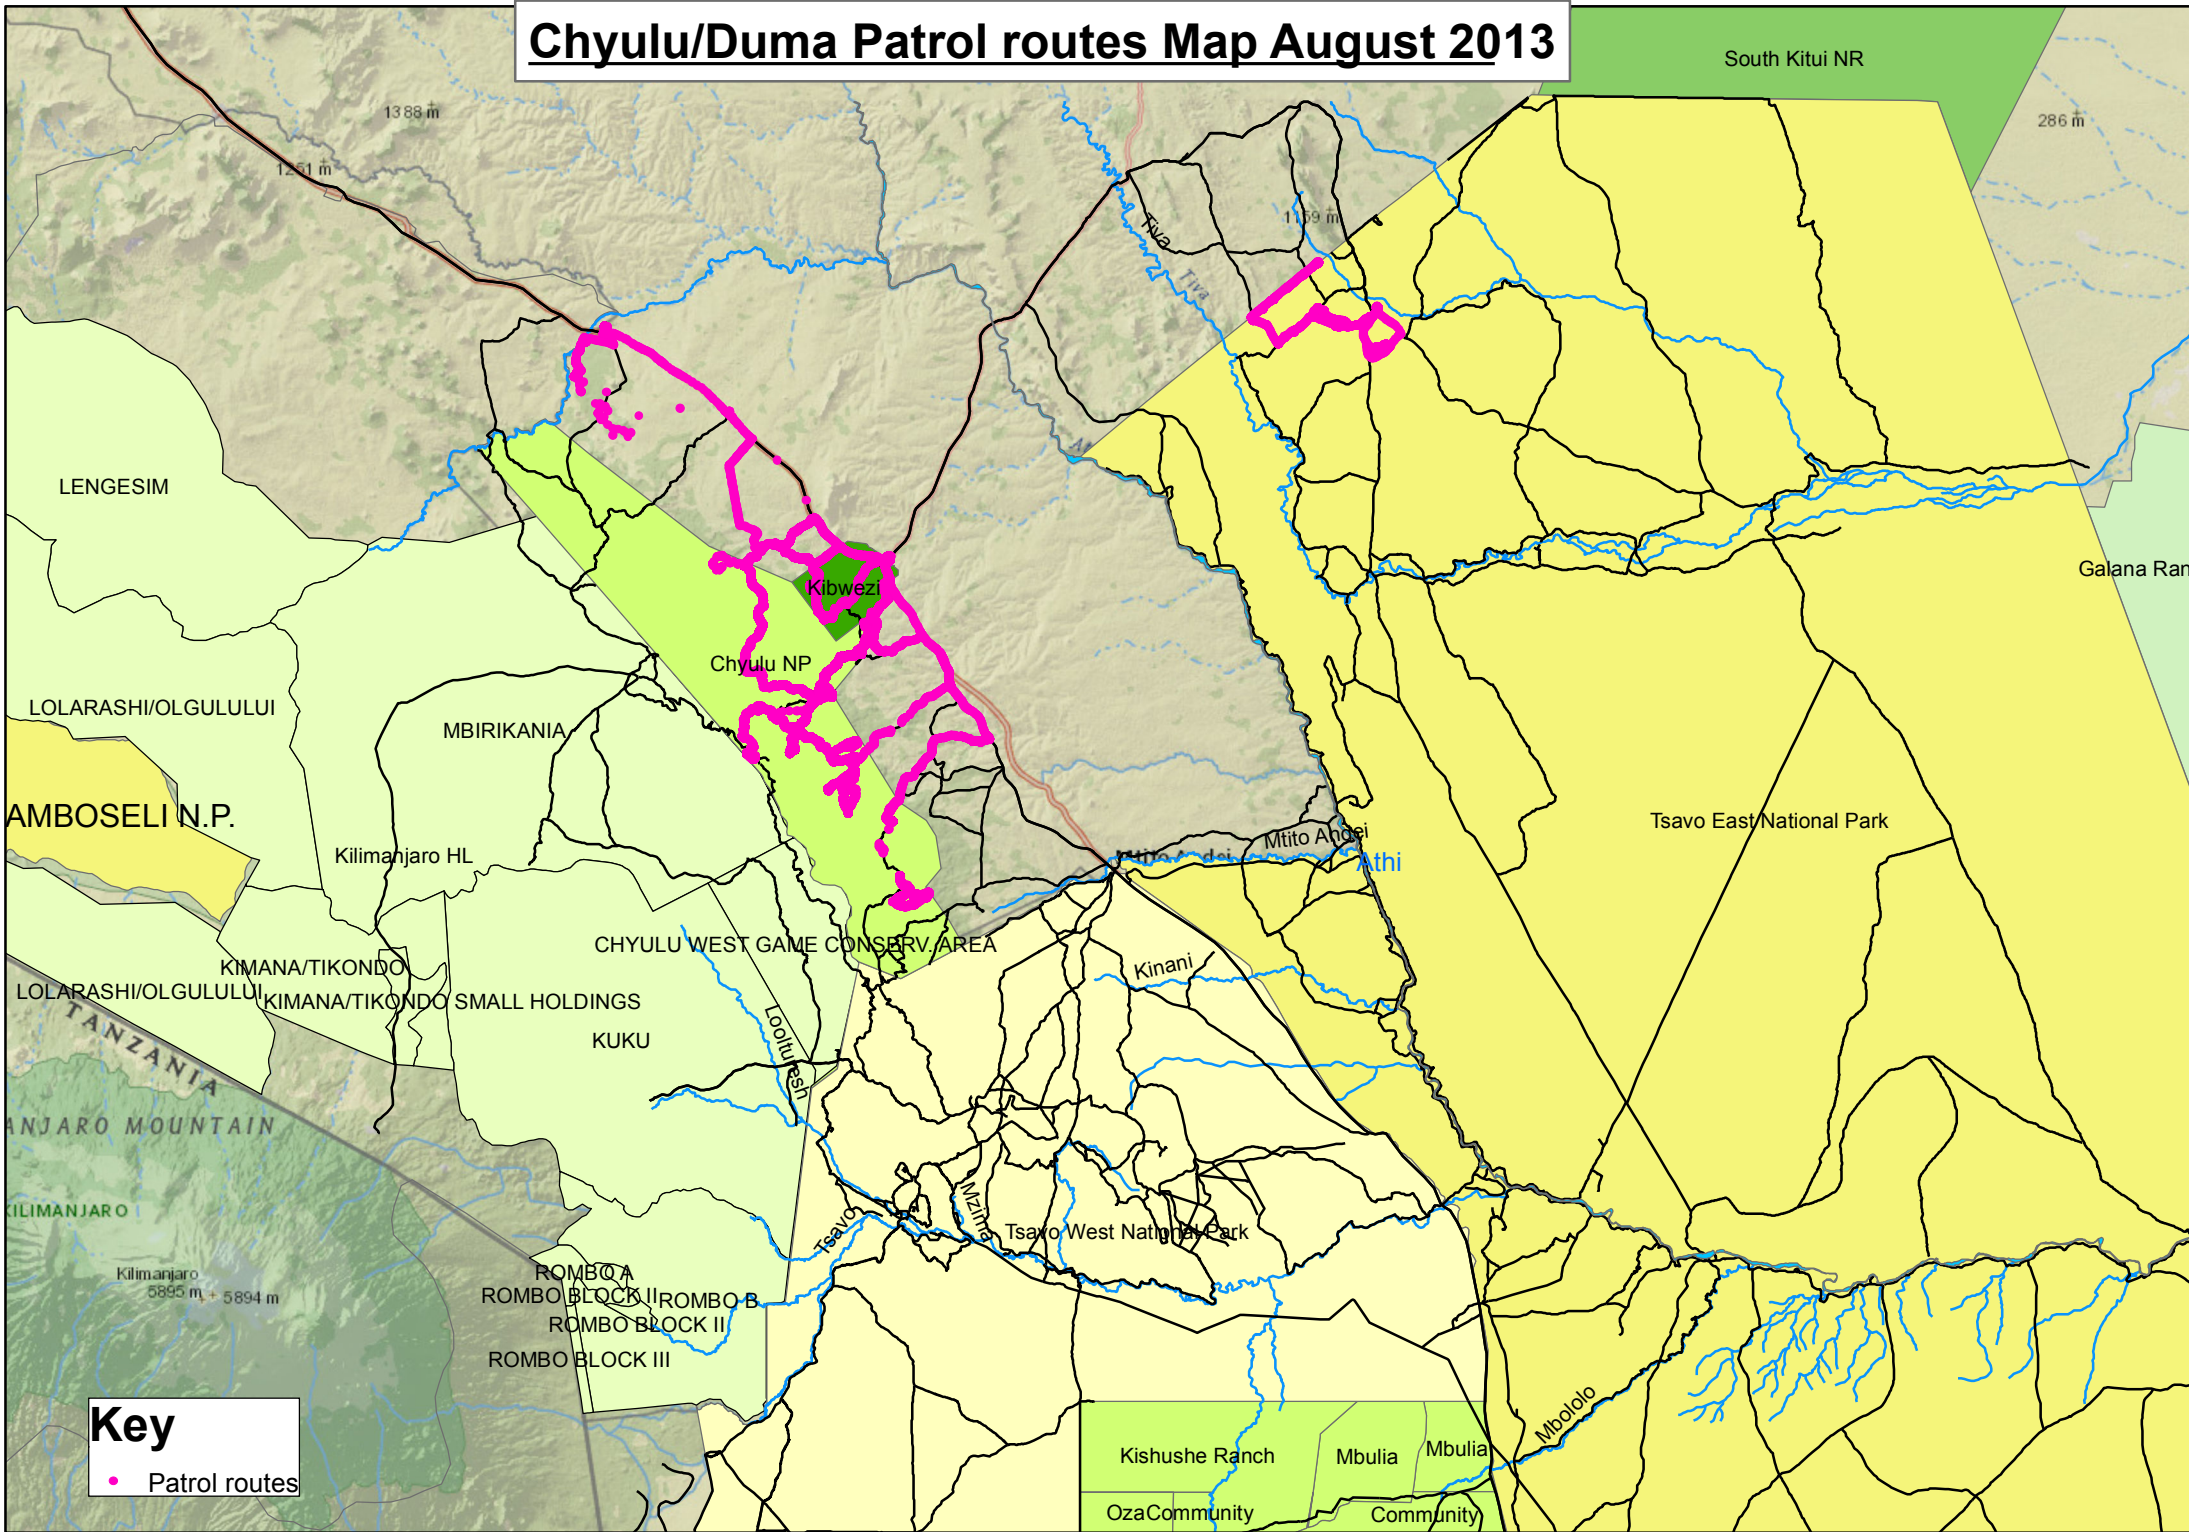

Chyulu/Duma Patrol routes Map August 2013

Key
• Patrol routes