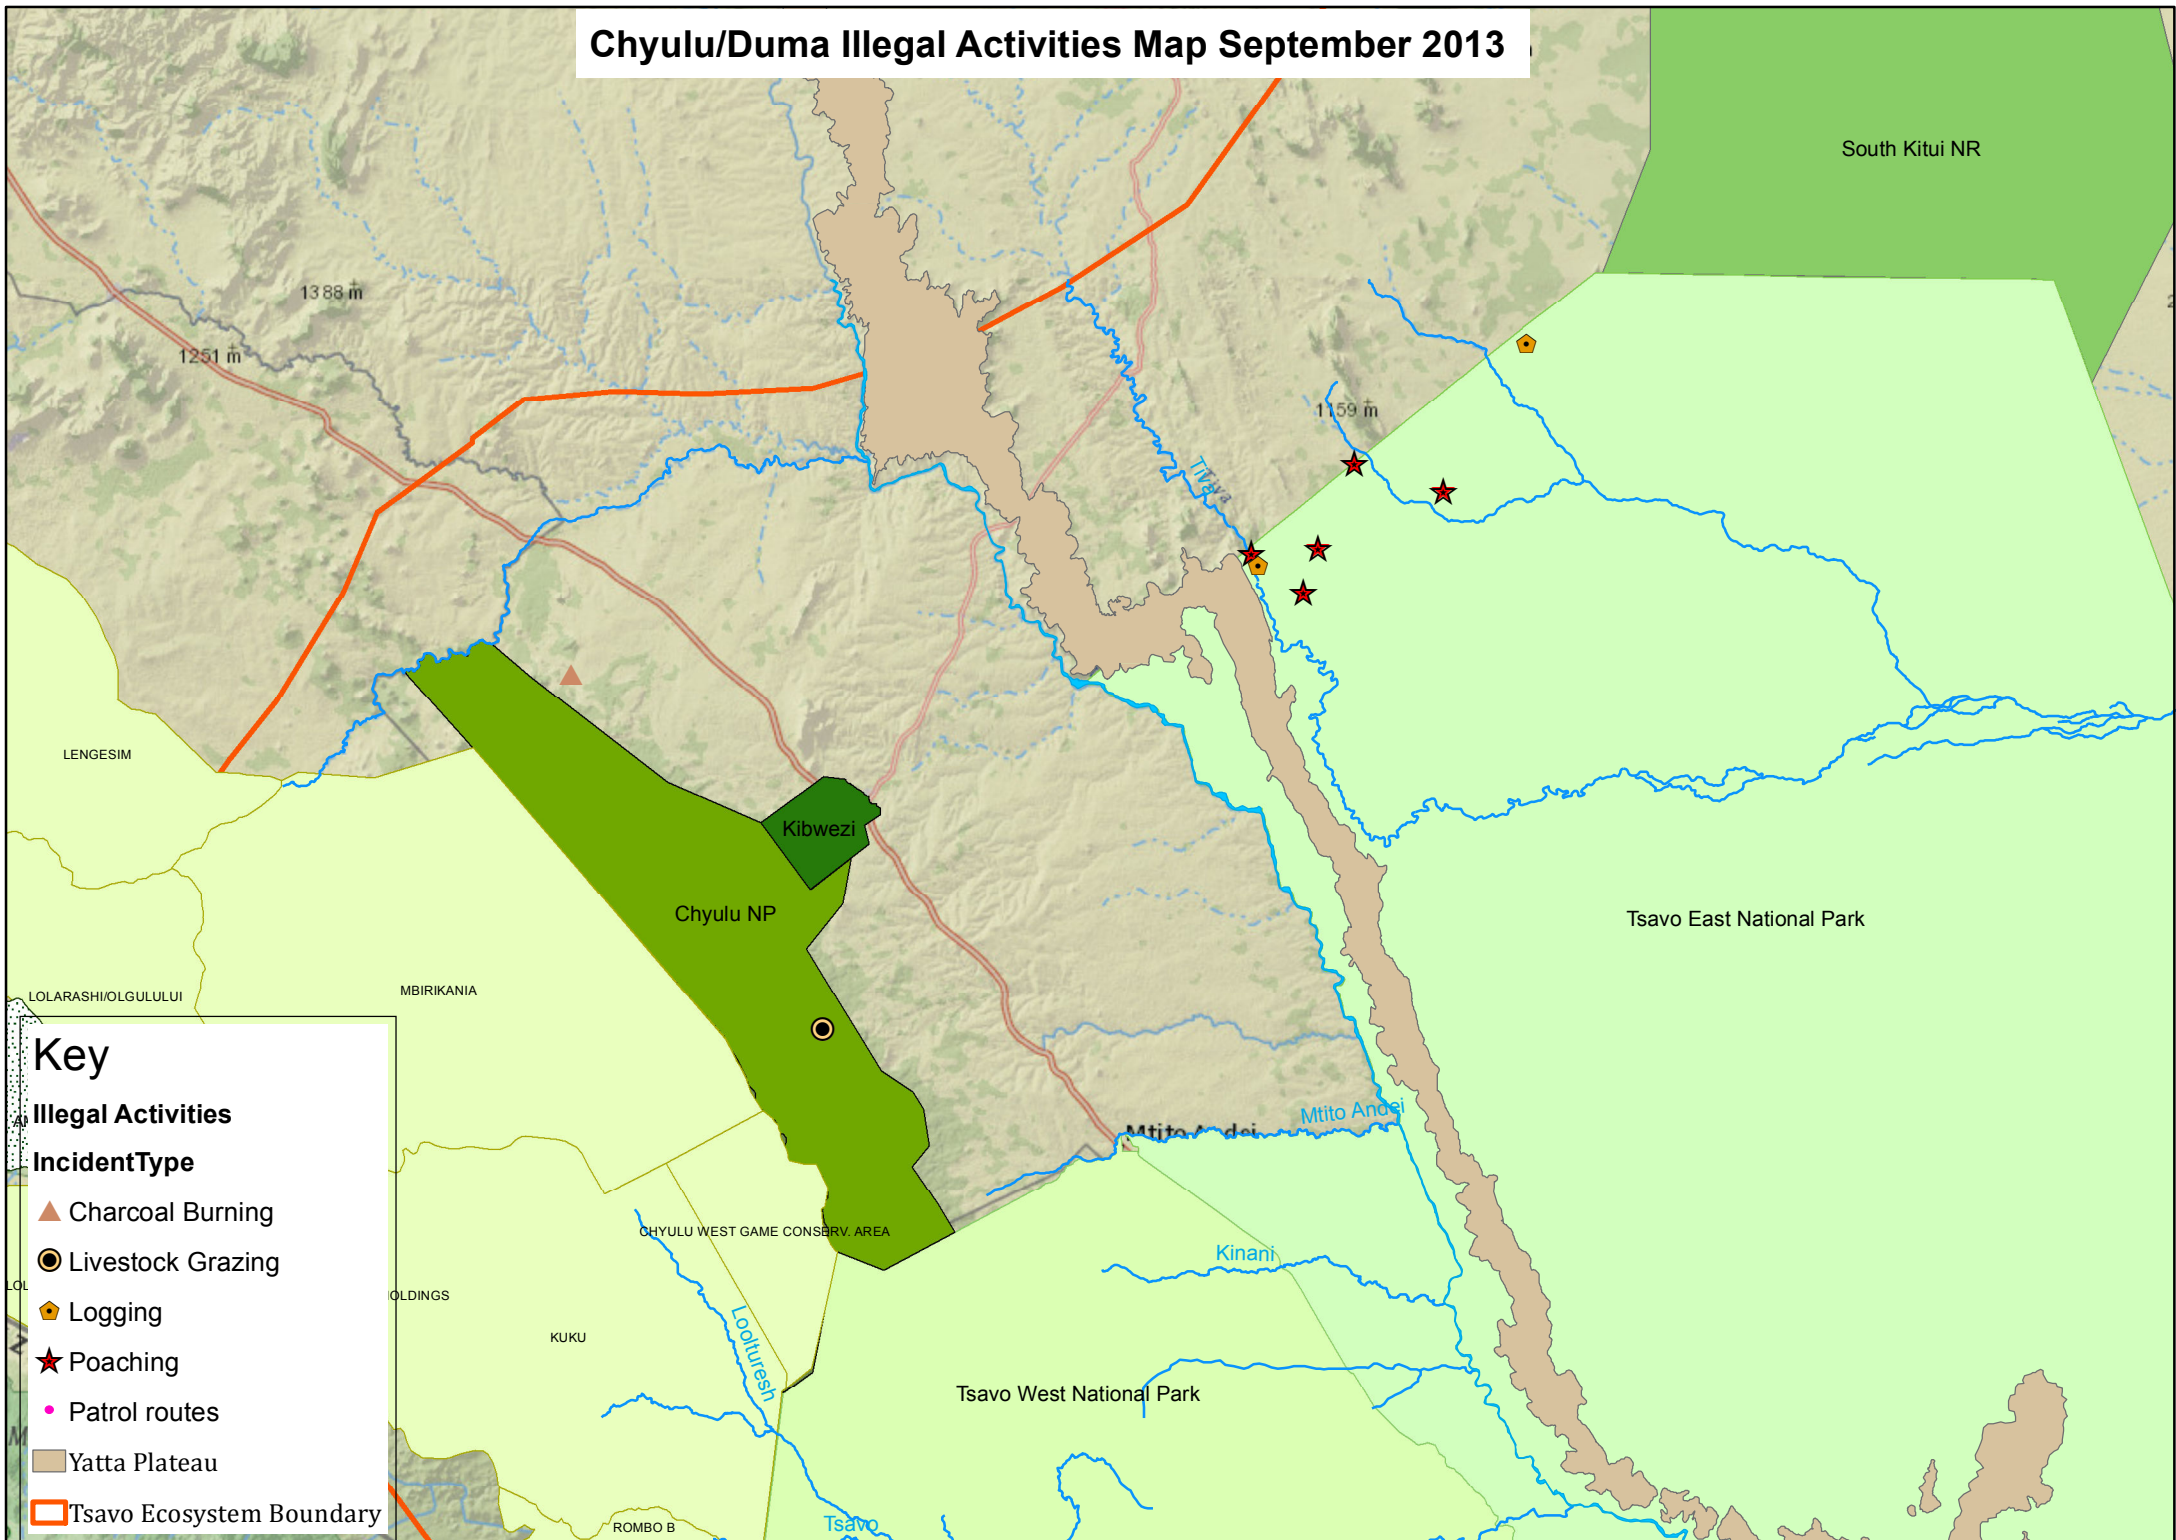

Chyulu/Duma Illegal Activities Map September 2013

South Kitui NR

1388 m

1251 m

1159 m

LENGESIM

Kibwezi

Chyulu NP

Tsavo East National Park

LOLARASHI/OLGULULUI

MBIRIKANIA

Mtito Andei

Mtito Andei

Kinani

CHYULU WEST GAME CONSRV. AREA

Looluresh

Tsavo West National Park

OLDINGS

KUKU

ROMBO B

Tsavo