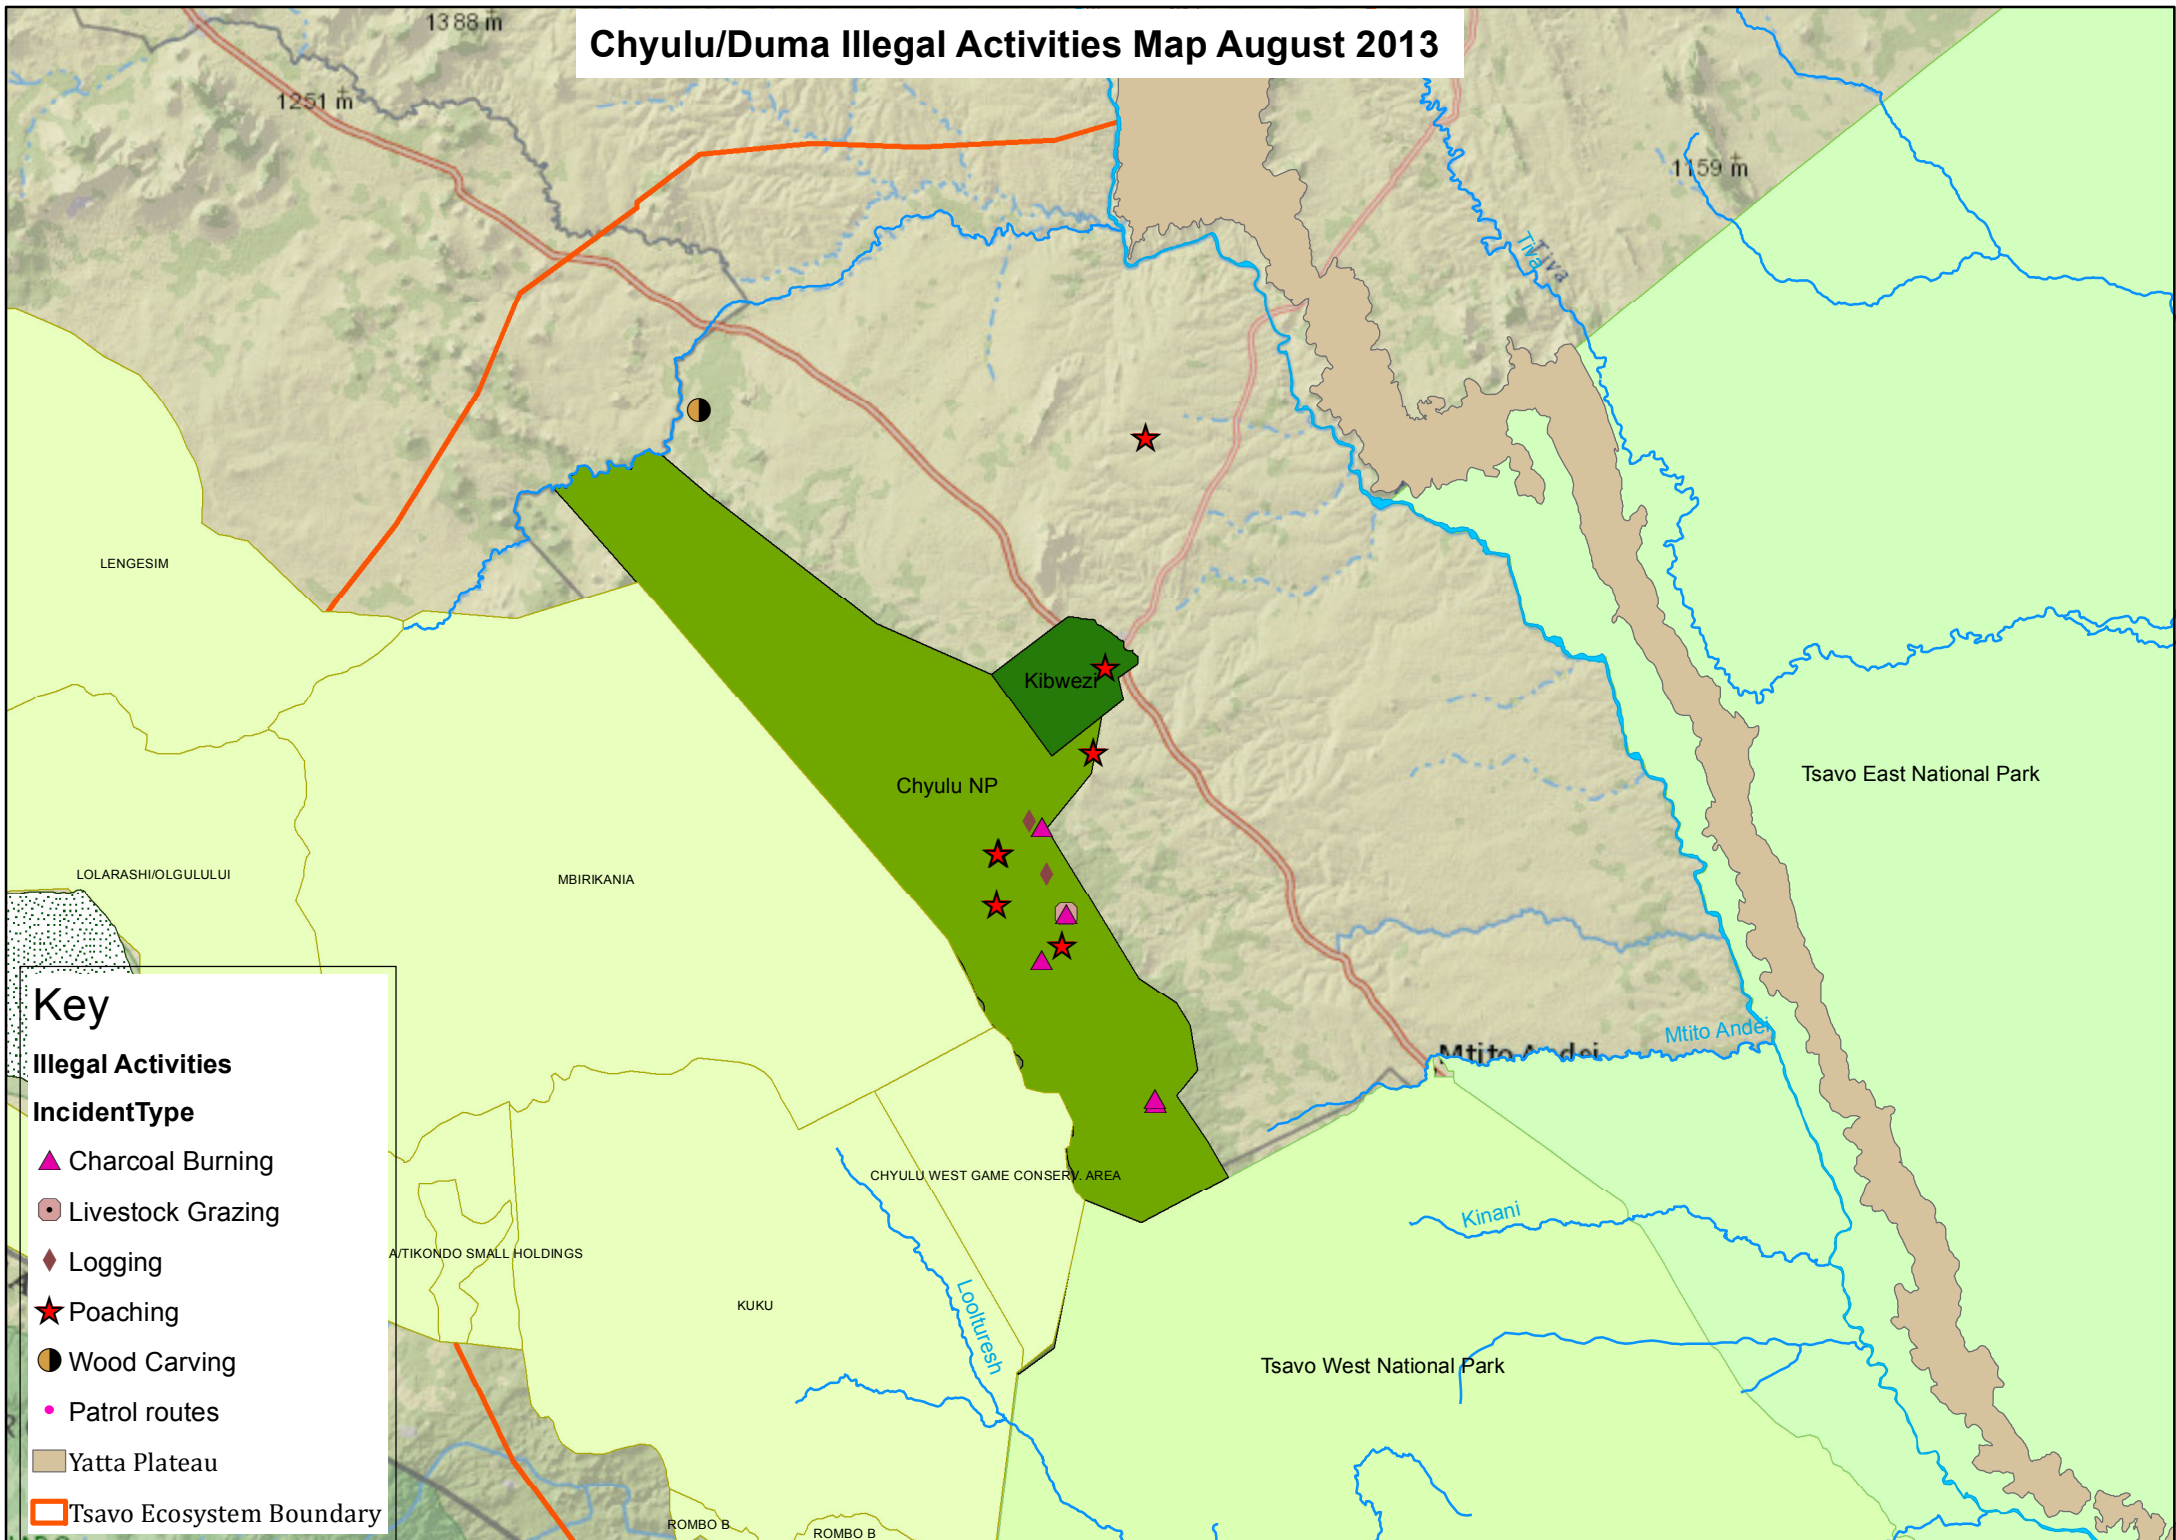

Chyulu/Duma Illegal Activities Map August 2013

Key

Illegal Activities

IncidentType

- ▲ Charcoal Burning
- Livestock Grazing
- Logging
- ★ Poaching
- Wood Carving
- Patrol routes
- Yatta Plateau
- ▭ Tsavo Ecosystem Boundary