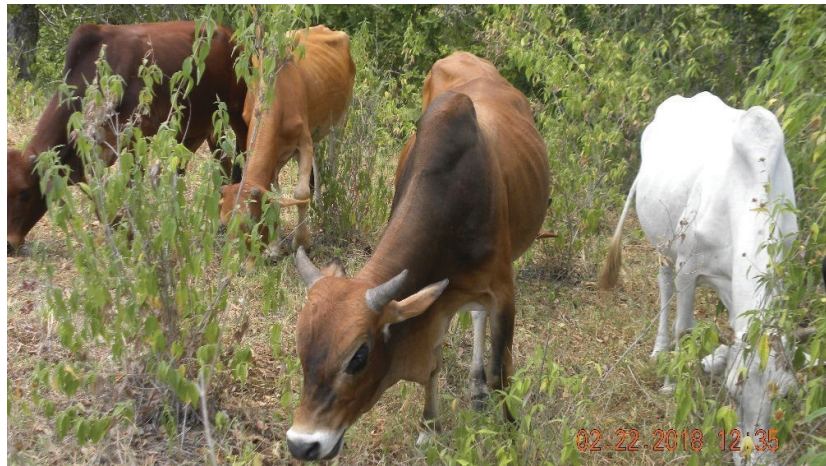

## CHYULU TEAM

PATROL AREA: Chyulu National Park, Kibwezi Forest and surrounding communities

DAYS ON DUTY: 10

### SECURITY & INCIDENTS

LIVESTOCK INTRUSION  
22/2/18

The team found Illegal Cattle grazing in the Utu area and arrested the herders

CHARCOAL BURNERS  
22/2/18

Arrested charcoal burners at Utu area

**CHARCOAL BURNERS**  
27/2/18