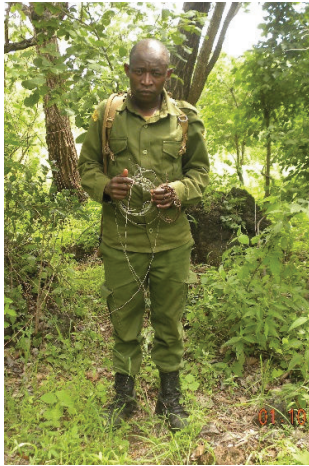

JANUARY 2018

CHYULU TEAM

PATROL AREA: Chyulu National Park, Kibwezi Forest and surrounding communities

DAYS ON DUTY: 31

SECURITY & INCIDENTS

CHARCOAL KILNS
5/1/18

The team destroyed charcoal kilns within the Utu area

LIVESTOCK INTRUSION
9/1/18

Livestock was pushed out of the Kathekakai area and livestock herders were arrested

BUSHMEAT POACHERS
10/1/18

The team arrested two bushmeat poachers with snares. Snares were also lifted from the area

LIVESTOCK & CHARCOAL
16/1/18

Livestock intrusion and charcoal burning was a challenge throughout the month.

CANNABIS PLANTATION
22/1/18

A cannabis plantation was destroyed in the Mbondeni area

CHARCOAL & LIVESTOCK Arrested charcoal burner and livestock herders in the Kathekakai area
27/1/18