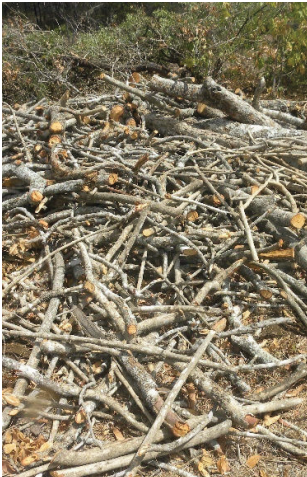

CHARCOAL & LIVESTOCK
10/7/17

The arrested a charcoal burner in the Park and found livestock which they pushed back into community lands

BUSHMEAT POACHER
17/7/17

The team arrested a man caught skinning a giraffe he has killed in the Chyulu Hills he also had poisoned arrows and other equipment

ILLEGAL GRAZING
19/7/17

The team found illegal grazing in the Kathekakai area as well as logging activities

MARIJUANA
20/7/17

The team arrested marijuana harvesters in the Chyulus who was carrying bags of it out of the Park at night