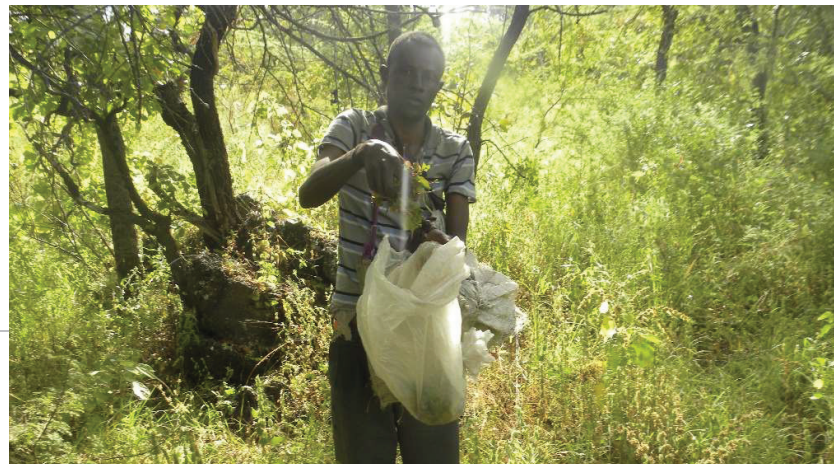

MIRAA
26/6/18