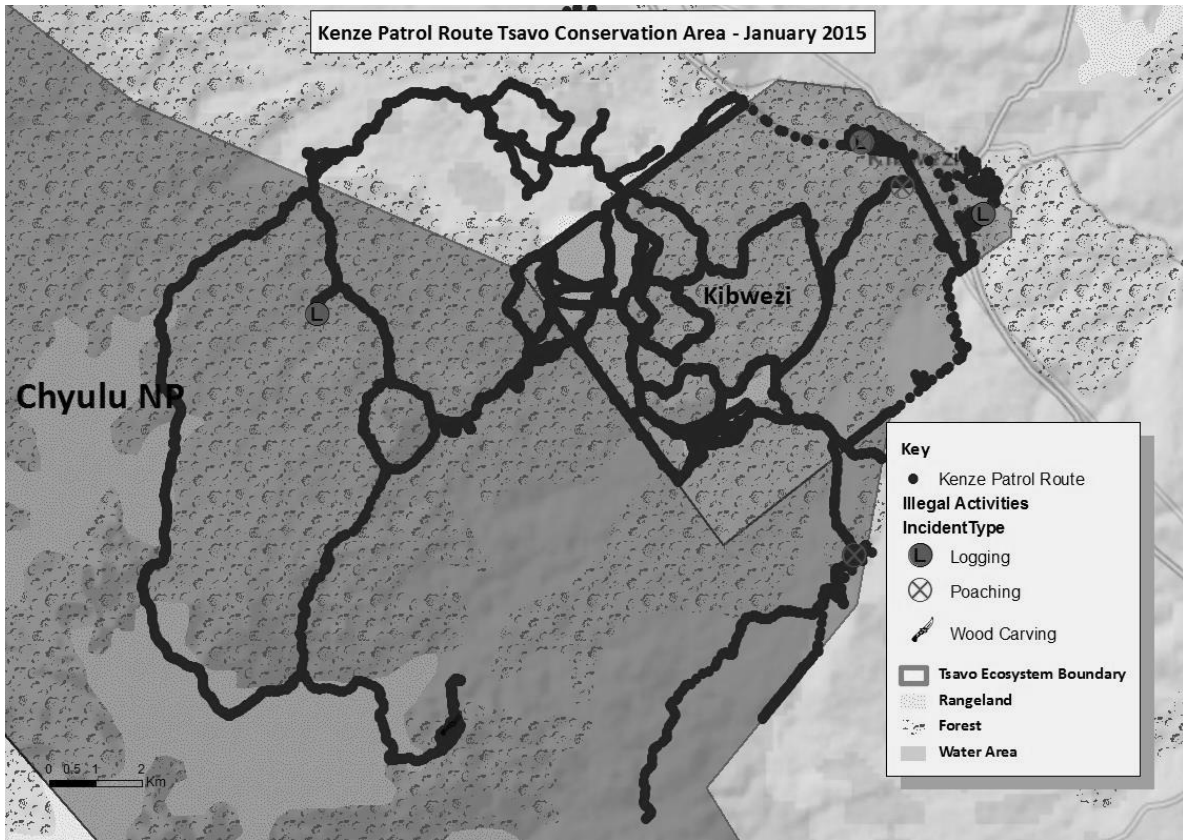

KENZE UNIT MONTHLY ILLEGAL ACTIVITIES AND PATROL ROUTES