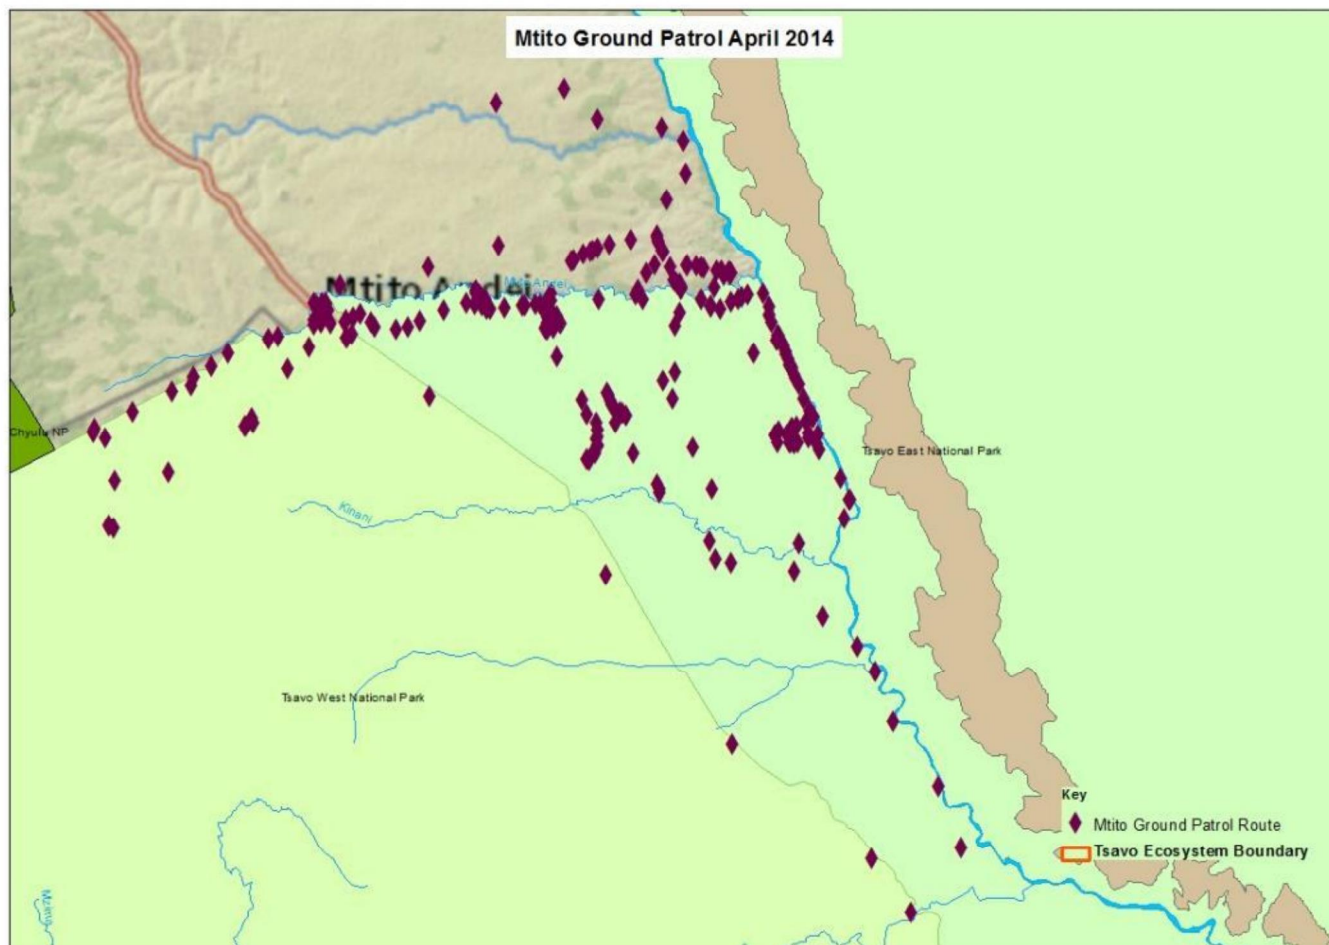

APRIL 2014 MTITO TEAM

PATROL AREA: Tsavo Triangle, northern sector of Tsavo West NP & surrounding communities

MAP OF MONTHLY PATROL ROUTES

SECURITY & INCIDENTS**ILLEGAL LOGGING**
19/04/2014

The Chui (Mtito) found high levels of illegal logging in the Tsavo Triangle and seized any wood

**ROAD CLEARING**
23/04/14

The team have been actively clearing tracks within the Park, where trees have been pushed over by elephants

**SHOOTING PLATFORM**
24/04/14

The team found a shooting platform erected high within a tree and a ranger destroyed the structure to prevent further activity

CHARCOAL KILN
30/04/14

An active charcoal kiln was found and destroyed by the team. The charcoal burners were not at the scene

MTITO UNIT MONTHLY DATA MAP

LAND ROVER

KBW - 887P

DM

T