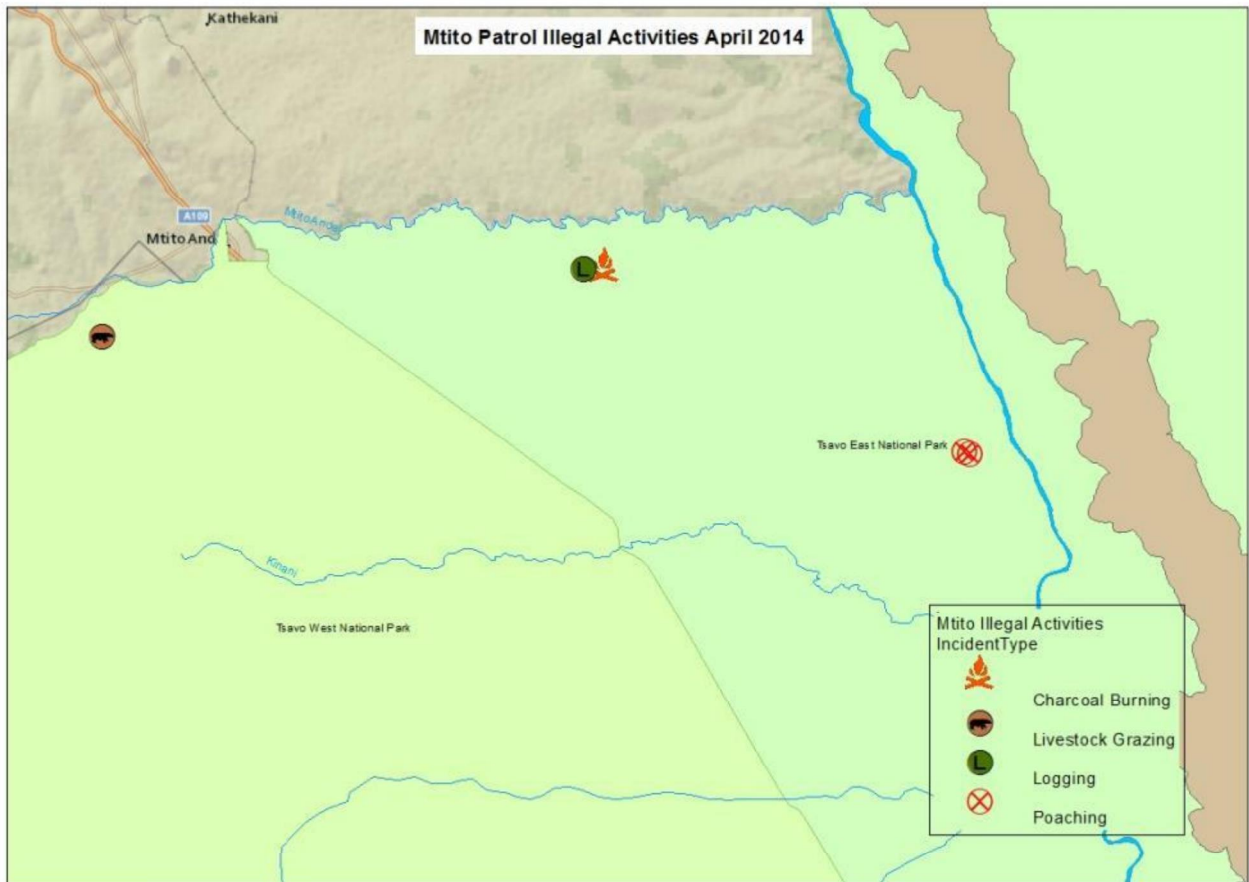

APRIL 2014 MTITO TEAM

PATROL AREA: Tsavo Triangle, northern sector of Tsavo West NP & surrounding communities

MAP OF MONTHLY PATROL ROUTES

SECURITY & INCIDENTS**ILLEGAL LOGGING**
19/04/2014

The Chui (Mtito) found high levels of illegal logging in the Tsavo Triangle and seized any wood

**ROAD CLEARING**
23/04/14

The team have been actively clearing tracks within the Park, where trees have been pushed over by elephants

**SHOOTING PLATFORM**
24/04/14

The team found a shooting platform erected high within a tree and a ranger destroyed the structure to prevent further activity

CHARCOAL KILN
30/04/14

An active charcoal kiln was found and destroyed by the team. The charcoal burners were not at the scene

MTITO UNIT MONTHLY DATA MAP

LAND ROVER

KBW - 887P

DM

T