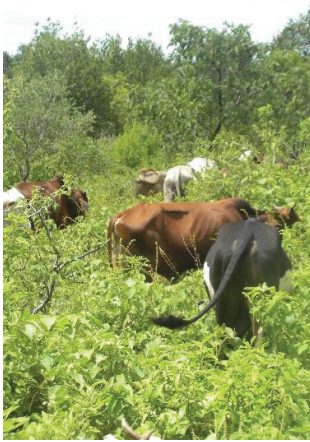

## SECURITY & INCIDENTS

CHARCOAL BURNING  
21/5/18

The team destroyed a charcoal kiln in the Kari area

CHARCOAL BURNING  
22/5/18

Charcoal burning was also found in the Kathekakai area

LIVESTOCK INCURSION  
22/5/18

The team found Illegal grazing in the Kari area and pushed it out of the Park

CHARCOAL BURNERS  
24/5/18

The team arrested charcoal burners in the Kari area

TRAINING SESSION  
27/5/18

Prosecution training took place in Komboyo for the team