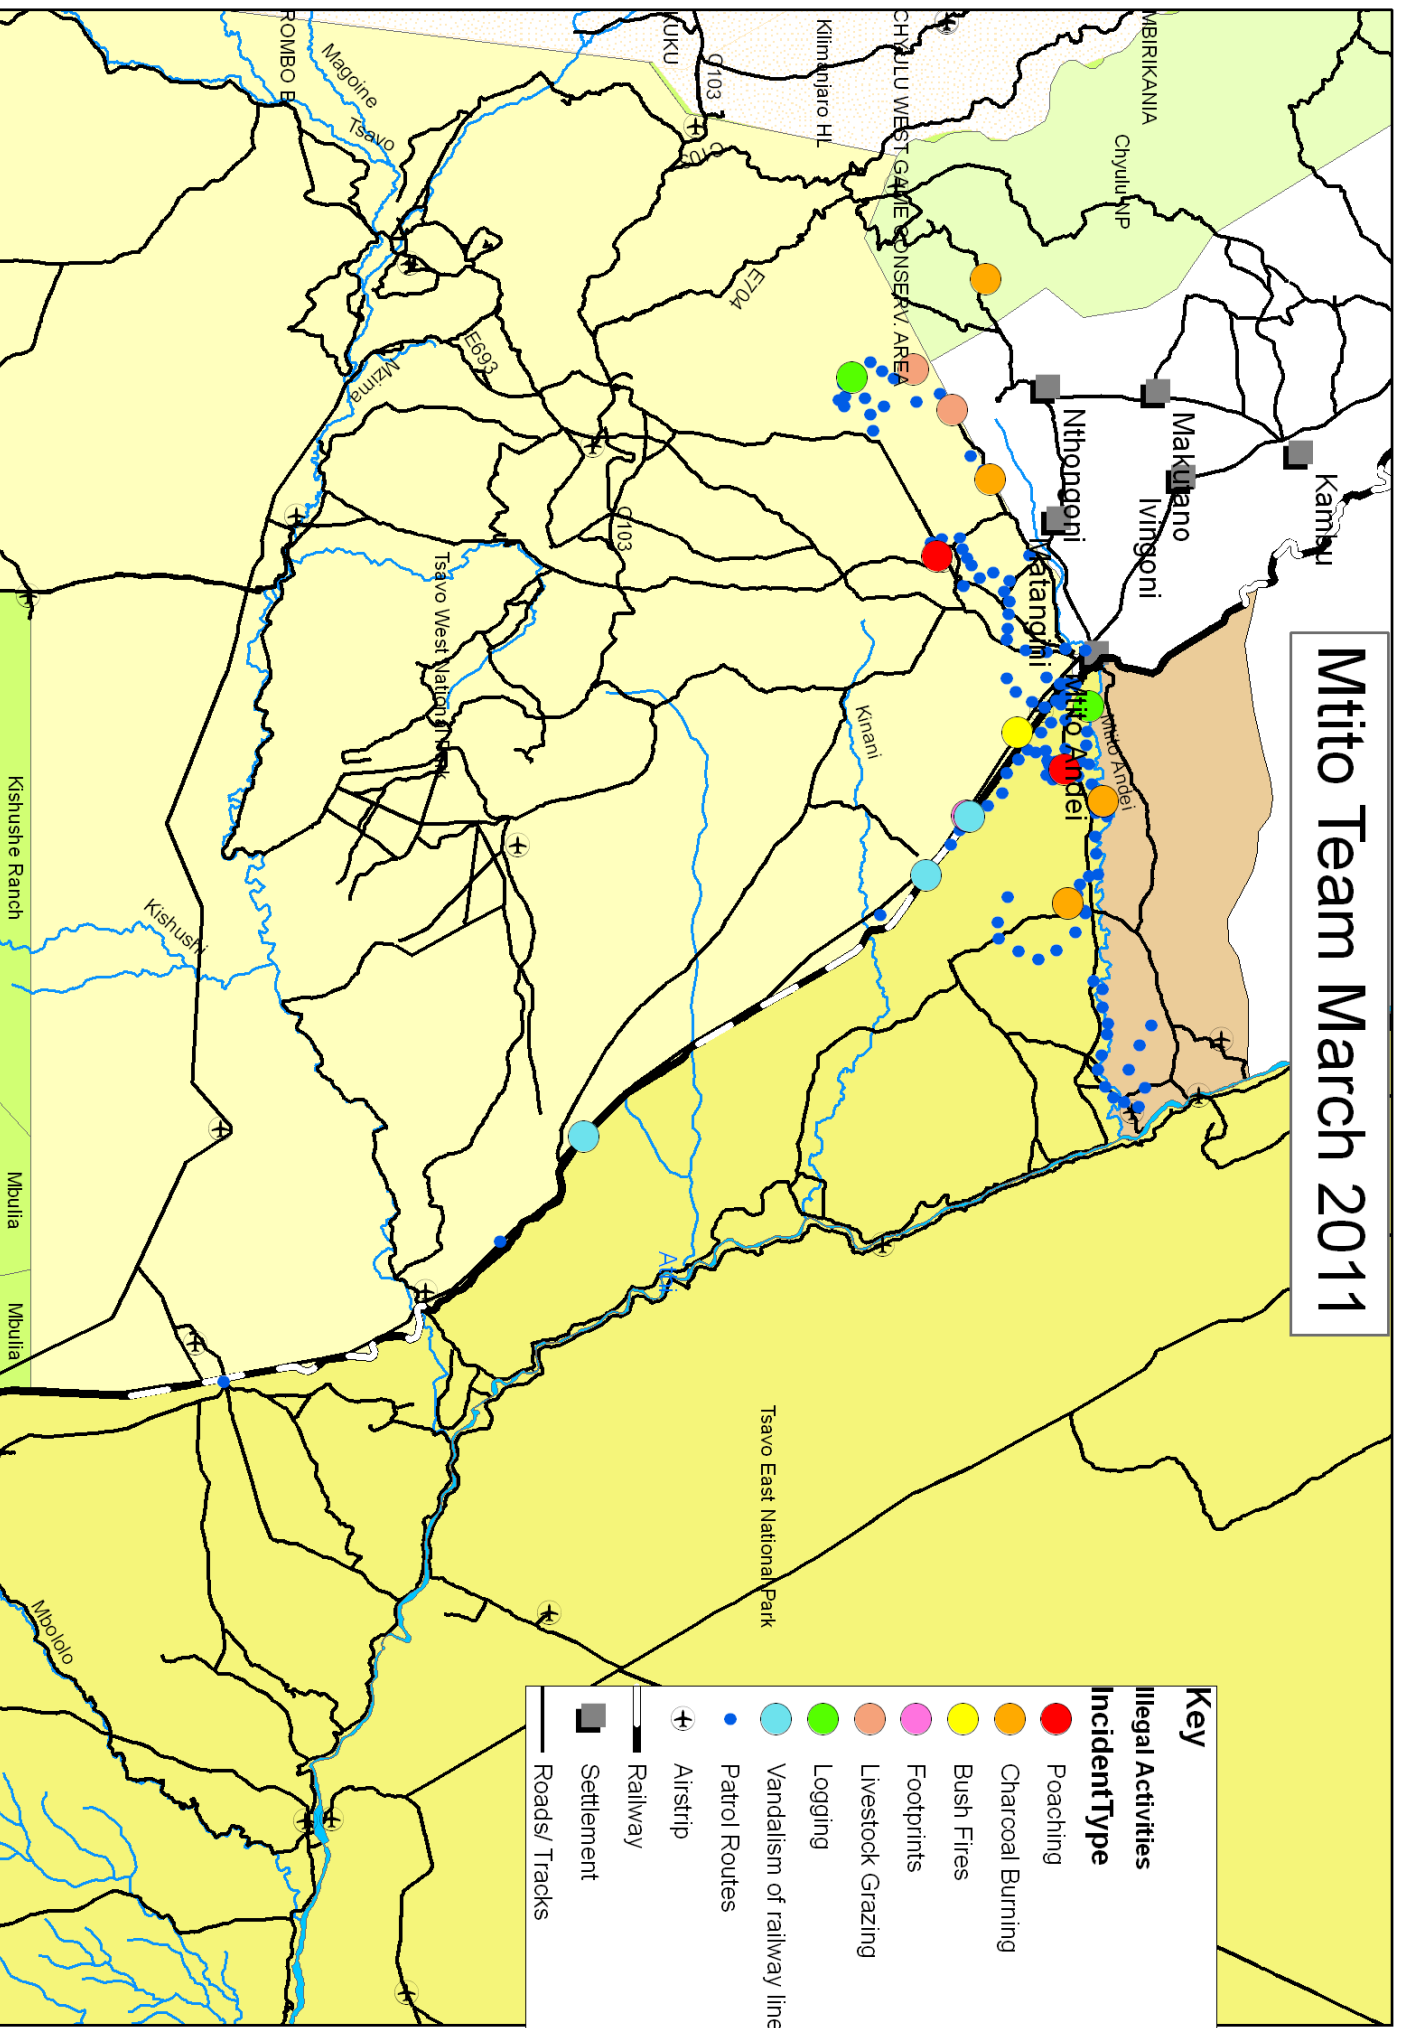

Monthly Summary

Mtito Team

De-Snaring Report for March, 2011

Monthly Summary

The team was off-duty as from the 4th-18th March. The Team leader had a chance to participate in a case of the Tsavo Mobile Veterinary Unit with treating of a sick elephant at the Kimana area. After resuming duty the team camped at Mtito Gate and the Chyulu pump. From these areas the team was able to carry out effective patrols on both the Triangle and Mang'etele areas. The team noted that the number of illegal incidences had decreased in both areas and of notable interest is the decrease in the number of snares. Charcoal burners are also somewhat being controlled with the help of frequent aerial support which are then followed by a foot patrol thus making it harder for illegal activities of any kind to persist.

Lifting of snares in the Triangle

Mtito Team

De-Snaring Report for March, 2011

Team destroying a charcoal kiln in the Triangle

Team fighting a fire along the highway at the Kanga area

Mtito Team

De-Snaring Report for March, 2011

Treating a wounded elephant at the Kimana area

Vandalism of railway bars

Mtito Team March 2011

| Key | |
|---------------------------|-----------------|
| Illegal Activities | |
| Incident Type | |
| Poaching | Red circle |
| Charcoal Burning | Orange circle |
| Bush Fires | Yellow circle |
| Footprints | Pink circle |
| Livestock Grazing | Brown circle |
| Logging | Green circle |
| Vandalism of railway line | Cyan circle |
| Patrol Routes | Blue circle |
| Airstrip | Airplane icon |
| Settlement | Square icon |
| Roads/ Tracks | Line icon |
| Railway | Thick line icon |