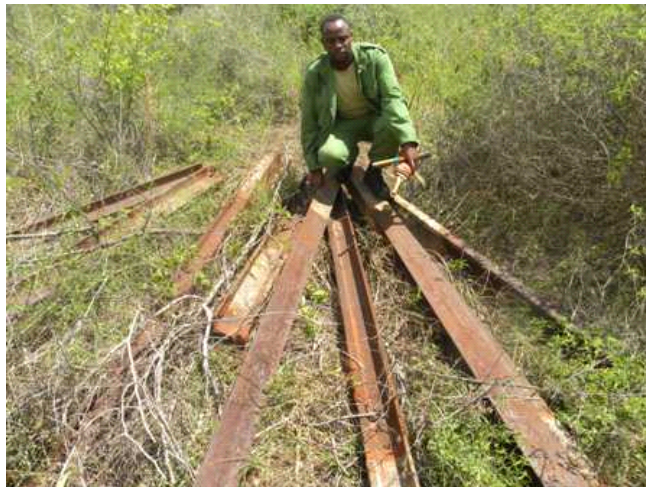

Vandalism of railway bars