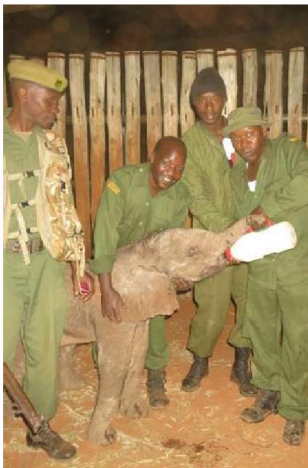

MARCH 2015

ZIWANI TEAM

PATROL AREA: Central sector of Tsavo West NP south of the Tsavo River

DAYS ON DUTY: 31

SECURITY & INCIDENTS

ELEPHANT TREATMENT
3/3/15

The Ziwani team helped the Amboseli vet unit and aerial unit to remove a snare from an elephant's neck

BUSH MEAT POACHING
8/3/15

A house was raided by the team after a tip off. Giraffe meat was found hanging on a line to dry. The perpetrators were arrested

ELEPHANT RESCUE
9/2/15

Having tried to keep the baby elephant treated earlier in the months with its mother it was decided to rescue it as its wound was not healing

POACHERS ARRESTED
11/3/15

The Ziwani team arrested a poacher with two dikdiks and his tools of work whilst pursuing and arresting another 2 offenders that night

POACHER ARRESTED
12/3/15

The team caught a poacher with ten dikdiks that had been skinned and hung in trees to dry

ELEPHANT RESCUE
14/3/15

The team rescued a baby elephant from the Salt Lick area and transported it to the DSWT Voi stockades for care

CHARCOAL BURNING
17/3/15

The team sighted and destroyed a charcoal kiln at the Oza ranch area and destroyed it. They also destroyed the illegal camp nearby