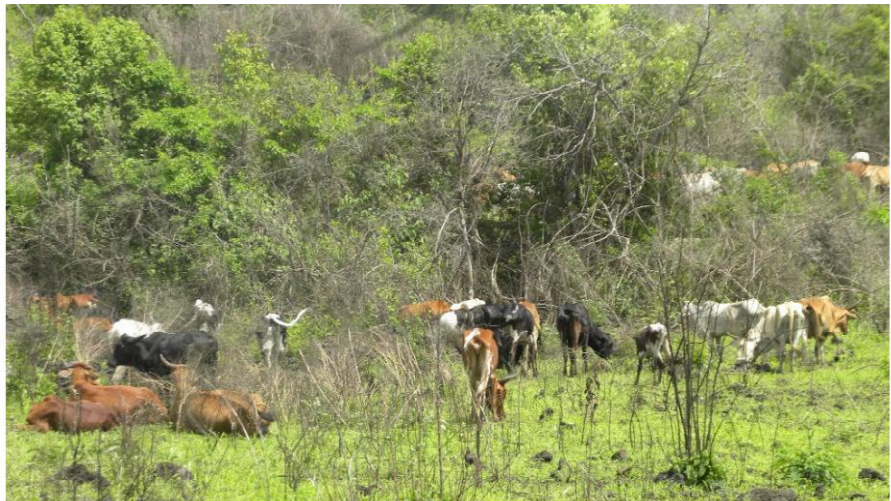

NOVEMBER 2015

CHYULU TEAM

PATROL AREA: Chyulu National Park, Kibwezi Forest and surrounding communities

DAYS ON DUTY: 12

SECURITY & INCIDENTS

LIVESTOCK INTRUSION
24/11/15

The team found livestock grazing inside the Park and pushed it outside the boundary

LIVESTOCK BOMA
25/11/15

The team found and destroyed a new maasai boma built in the park for cattle and the herders

POACHERS ARRESTED
25/11/15

The team arrested two poachers in the park who had in their possession, camping gear and equipment for bushmeat poaching