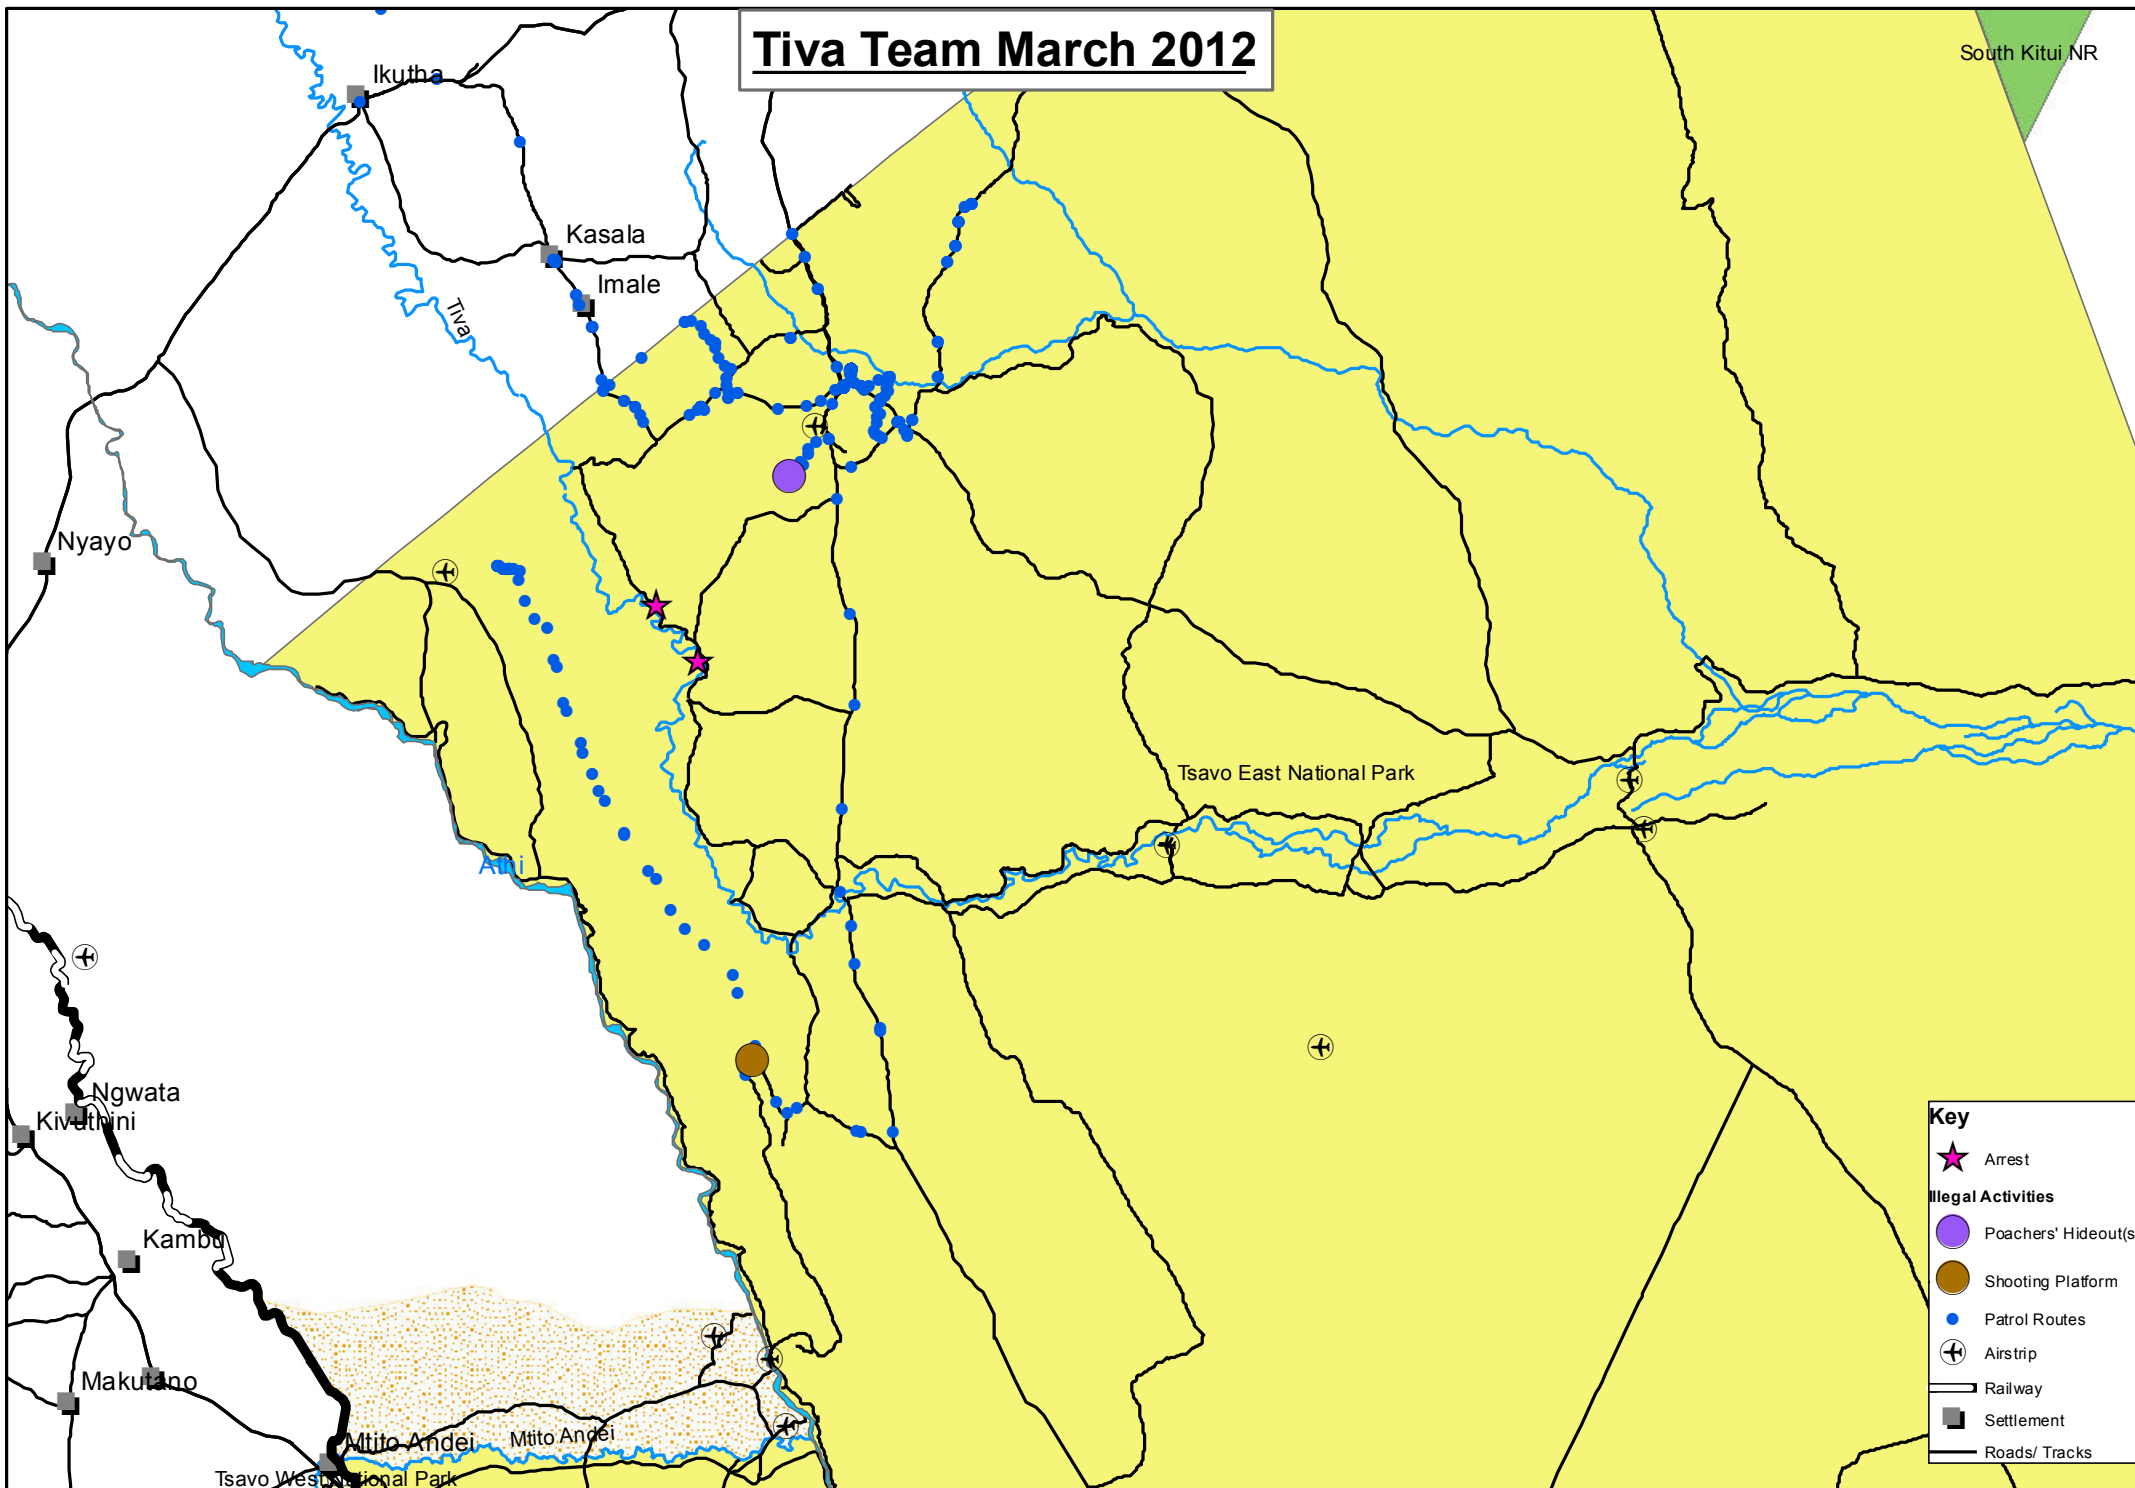

De-Snaring Report for March, 2012

Participants

Edwin	Githae
James	Simiti
Joseph	Macharia
Stephen	Musau
Alex	Macharia
Bramuel	Ileri

Areas Patrolled

Umbi Hill
Tiva
Lesilau Dam
Kimweli
Ithumba
Imenti
Gazi

Arrests

Tiva Team

De-Snaring Report for March, 2012

Monthly Summary

The month of March was rather eventless from a Patrol aspect due to the tragic incident Burra Team had endured at the beginning of the month, during which 2 KWS Rangers were killed by armed poachers while on Patrol. As a result all joint operations between DSWT and KWS were put on hold for the month and hence the Team could not cover much ground without the support of KWS. The Team would like to extend heartfelt condolences to the family of those who died and to all the staff at KWS who mourn the loss of their colleagues.

Joseph Macharia- Admin Team Leader

Tiva Team

De-Snaring Report for March, 2012

KWS Ranger Participation

Patrol Team	KWS Ranger Name	No. Patrol Days
Tiva	Vincent, Sigoro	1
Tiva	Stephen, Wambugu	5
Tiva	Nicholas, Tirima	4
Tiva	Moses, Chacha	3
Tiva	Jonathan, Rono	2
Tiva	John, Kariuki	2
Tiva	Clavince, Oketch	1
Tiva	Calvince, Oketch	2

Tiva Team March 2012

South Kitui NR

Key

- ★ Arrest
- Illegal Activities**
- Poachers' Hideout(s)
- Shooting Platform
- Patrol Routes
- ⊕ Airstrip
- Railway
- Settlement
- Roads/ Tracks