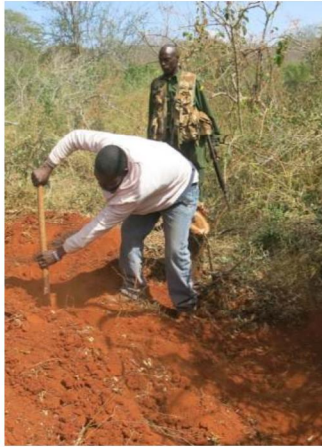

JUNE 2014 ZIWANI TEAM

PATROL AREA: Central sector of Tsavo West NP south of the Tsavo River

MAP OF MONTHLY PATROL ROUTES

SECURITY & INCIDENTS

ILLEGAL LOGGING 1/06/14

Logging and charcoal burning incidences were discovered in the Kishushe Ranch area

CHARCOAL BURNING 1/06/14

The team find many active charcoal kilns and destroy them within the Kishushe area

PATROLS IN TAITA HILLS 2/06/14

The team patrols the Taita Hills area and finds signs of illegal entry and habitat destruction