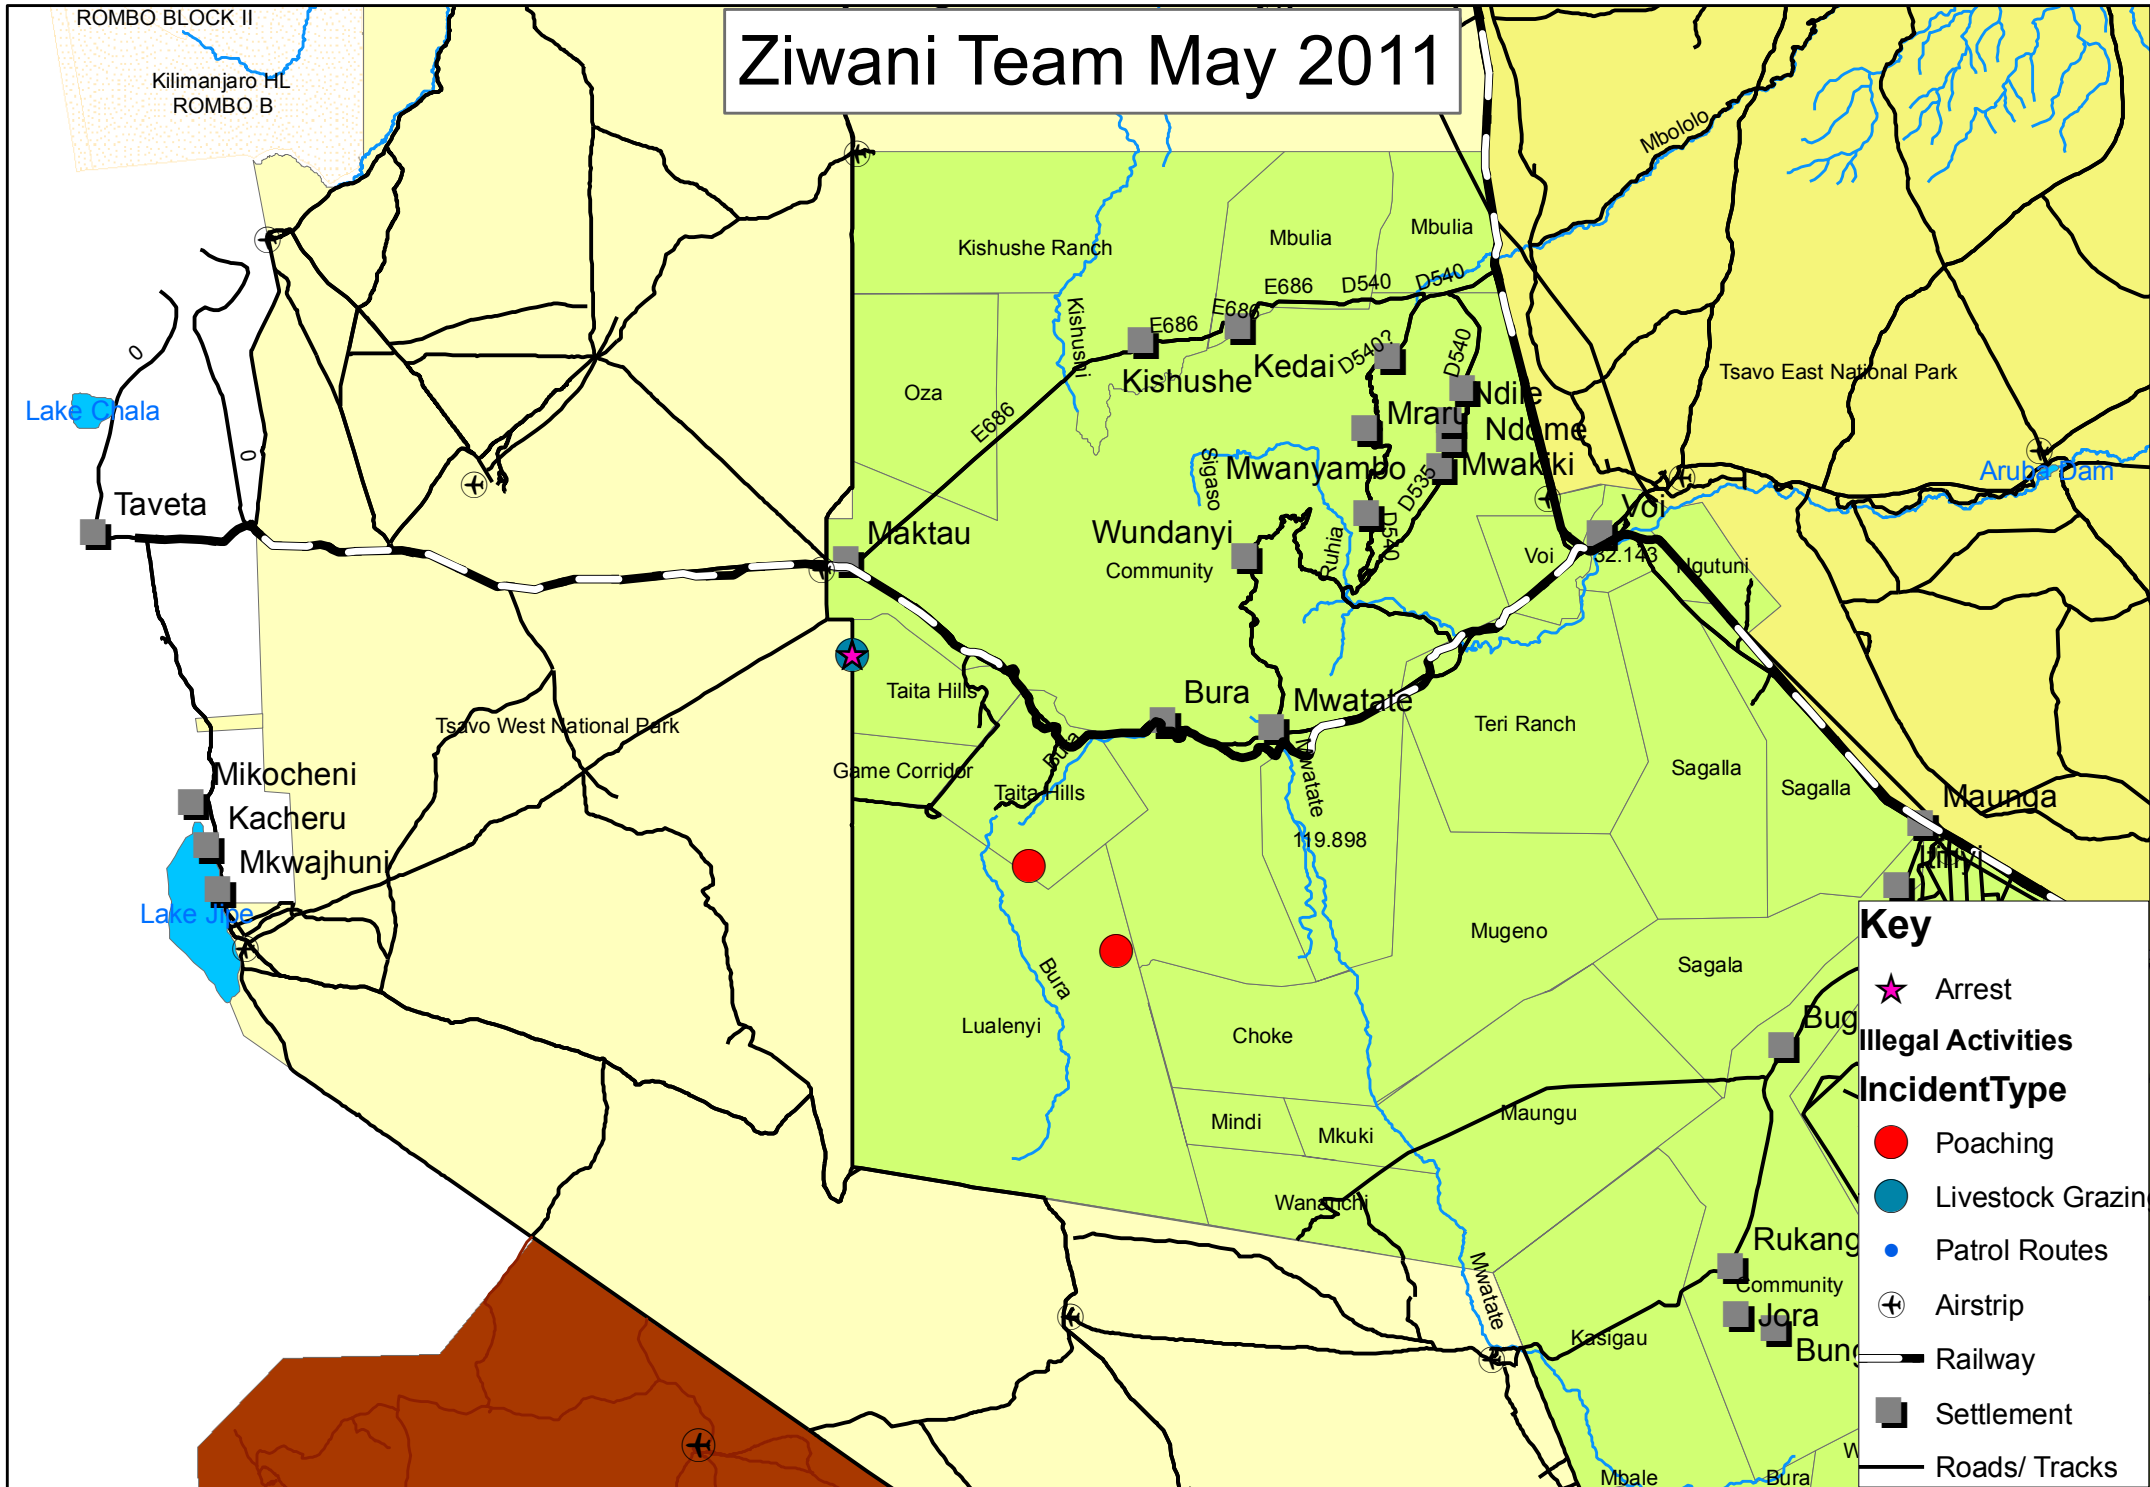

Ziwani Team

De-Snaring Report for May, 2011

Participants

Adan Abdi
Nicodemus Kivindyo
John Mungai
Vincent Mutua
Boru Okicha

Areas Patrolled

Kamtonga
Kishushe Ranch
Lualenyi Ranch
Lumo Community Wild
Maktau
Mbuyani
Oza Ranch
Salaita
Taita Hills Sanctuary
Tsavo West
Ziwani

Four men were arrested inside the Park for illegal cattle grazing; they had about 250 head of cattle in the Park. One poacher was arrested, caught checking his snares at Taita Wildlife Sanctuary.

The team has started to recover the railway line from Voi to Taveta; this work has been put on hold while the Team waits for a letter from the Railway Co-ordinator to continue.

Ziwani Team

De-Snaring Report for May, 2011

A team member lifting snares during operation

Men arrested for illegal livestock grazing in the Park

Ziwani Team

De-Snaring Report for May, 2011

An arrested poacher at Taita Wildlife Sanctuary

Cattle grazing inside the National Park

Ziwani Team

De-Snaring Report for May, 2011

Some of the wire cables recovered from railway line

Ziwani Team May 2011

Key

- ★ Arrest
- Illegal Activities**
- IncidentType**
- Poaching
- Livestock Grazing
- Patrol Routes
- ⊕ Airstrip
- Railway
- Settlement
- Roads/ Tracks