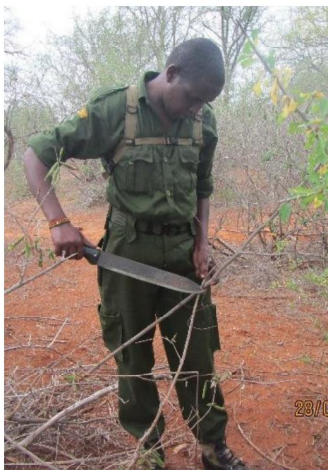

LIFTING SNARES
28/4/15

The team lifted a number of small snares from the Tsavo Triangle set to catch small antelopes