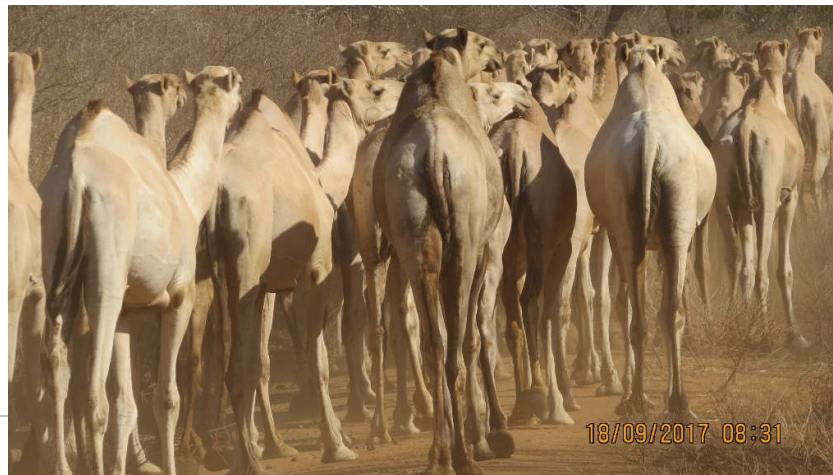

### SECURITY & INCIDENTS

**LIVESTOCK CAMP**  
17/9/17

The Meru team put out a bush fire created by livestock herders and destroyed a boma they had built in the park

**LIVESTOCK INTRUSION**  
18/9/17

A large herd of camels brought into the park illegally to graze were pushed out; the herders had run away

LIVESTOCK HERDERS  
20/9/17

Arrested livestock herders inside the park

LIFTING SNARES  
27/9/17

Snares lifted at kiolu area