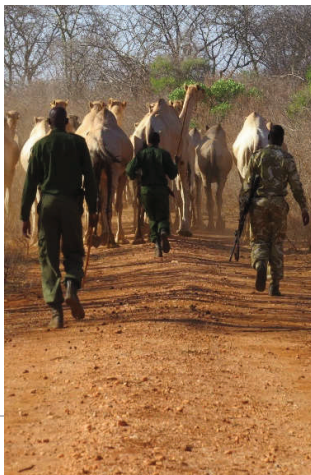

## MERU TEAM (Meru National Park)

**PATROL AREA:** This is a mobile team operating in the Meru Conservation Area and National Park

**DAYS ON DUTY: 15**

### SECURITY & INCIDENTS

**LIVESTOCK CAMP**  
17/9/17

The Meru team put out a bush fire created by livestock herders and destroyed a boma they had built in the park

**LIVESTOCK INTRUSION**  
18/9/17

A large herd of camels brought into the park illegally to graze were pushed out; the herders had run away

LIVESTOCK HERDERS  
20/9/17

Arrested livestock herders inside the park

LIFTING SNARES  
27/9/17

Snares lifted at kiolu area